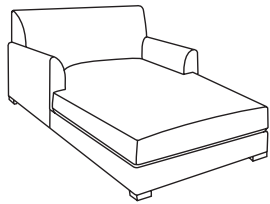

Duralee Fine Furniture®, Inc.

B R U N S W I C K

Tight back with legs

ITEM	W	D	H	SW	SD	SH	AH
30-220	35	37	34	21	21	20	26

BRUNSWICK

10-320 - Sofa
Tight back with legs

10-320-60 60 x 39 x 34 SW: 46 SD: 22 SH: 20 AH: 26
 10-320-72 72 x 39 x 34 SW: 58 SD: 22 SH: 20 AH: 26
 10-320-84 84 x 39 x 34 SW: 70 SD: 22 SH: 20 AH: 26
 10-320-96 96 x 39 x 34 SW: 82 SD: 22 SH: 20 AH: 26

10-327 - Sofa
Tight back with wood base

10-327-60 60 x 39 x 34 SW: 46 SD: 22 SH: 20 AH: 26
 10-327-72 72 x 39 x 34 SW: 58 SD: 22 SH: 20 AH: 26
 10-327-84 84 x 39 x 34 SW: 70 SD: 22 SH: 20 AH: 26
 10-327-96 96 x 39 x 34 SW: 82 SD: 22 SH: 20 AH: 26

10-329 - Sleeper
Tight back with legs

10-329-72 - Full 72 x 39 x 34 SW: 58 SD: 22 SH: 20 AH: 26
 10-329-84 - Queen 84 x 39 x 34 SW: 70 SD: 22 SH: 20 AH: 26
PREMIUM FILL RECOMMENDED

30-325 - Lounge chair
Armless with wood base

24 x 32 x 34 SD: 22 SH: 20

10-323 - Chaise
Chaise with arms, tight back and legs

36 x 70 x 34 SW: 22 SD: 49 SH: 20 AH: 26

30-221 - Ottoman
30 x 20 x 19
Matches lounge chair 30-220

30-227 - Lounge chair
Tight back with wood base