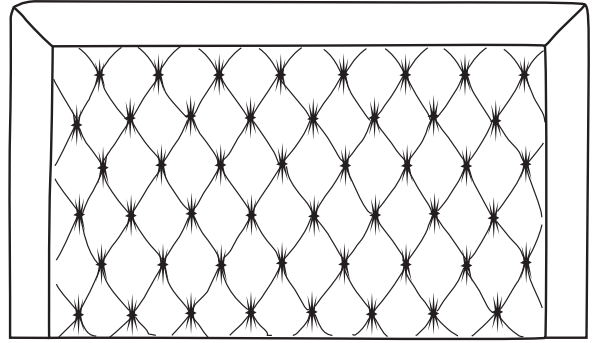

Duralee Fine Furniture®, Inc.

P A L A C E

Shirred border (headboard only - wall mount) - Style #3

ITEM	W	H (Field)	OH
40-600-D-3	56.5	*38	53
<i>Shown</i> 40-605-Q-3	62.5	*38	53
40-610-K-3	78.5	*38	53
40-615-CK-3	74.5	*38	53

PALACE

Headboard

Plain with no border (headboard only - wall mount) - Style #1

ITEM	W	H (Field)	OH
40-600-D-1	56.5	*38	53
40-605-Q-1	62.5	*38	53
40-610-K-1	78.5	*38	53
40-615-CK-1	74.5	*38	53

Headboard

Plain with border (headboard only - wall mount) - Style #2

ITEM	W	*H (Field)	OH
40-600-D-2	56.5	*38	53
40-605-Q-2	62.5	*38	53
40-610-K-2	78.5	*38	53
40-615-CK-2	74.5	38	53

Headboard

Tufted with no border (headboard only - wall mount) - Style #4

ITEM	W	H (Field)	OH
40-600-D-4	56.5	*38	53
40-605-Q-4	62.5	*38	53
40-610-K-4	78.5	*38	53
40-615-CK-4	74.5	*38	53

Headboard

Tufted with border (headboard only - wall mount) - Style #5

ITEM	W	H (Field)	OH
40-600-D-5	56.5	*38	53
40-605-Q-5	62.5	*38	53
40-610-K-5	78.5	*38	53
40-615-CK-5	74.5	*38	53

Headboard

Tufted with shirred border (headboard only - wall mount) - Style #6