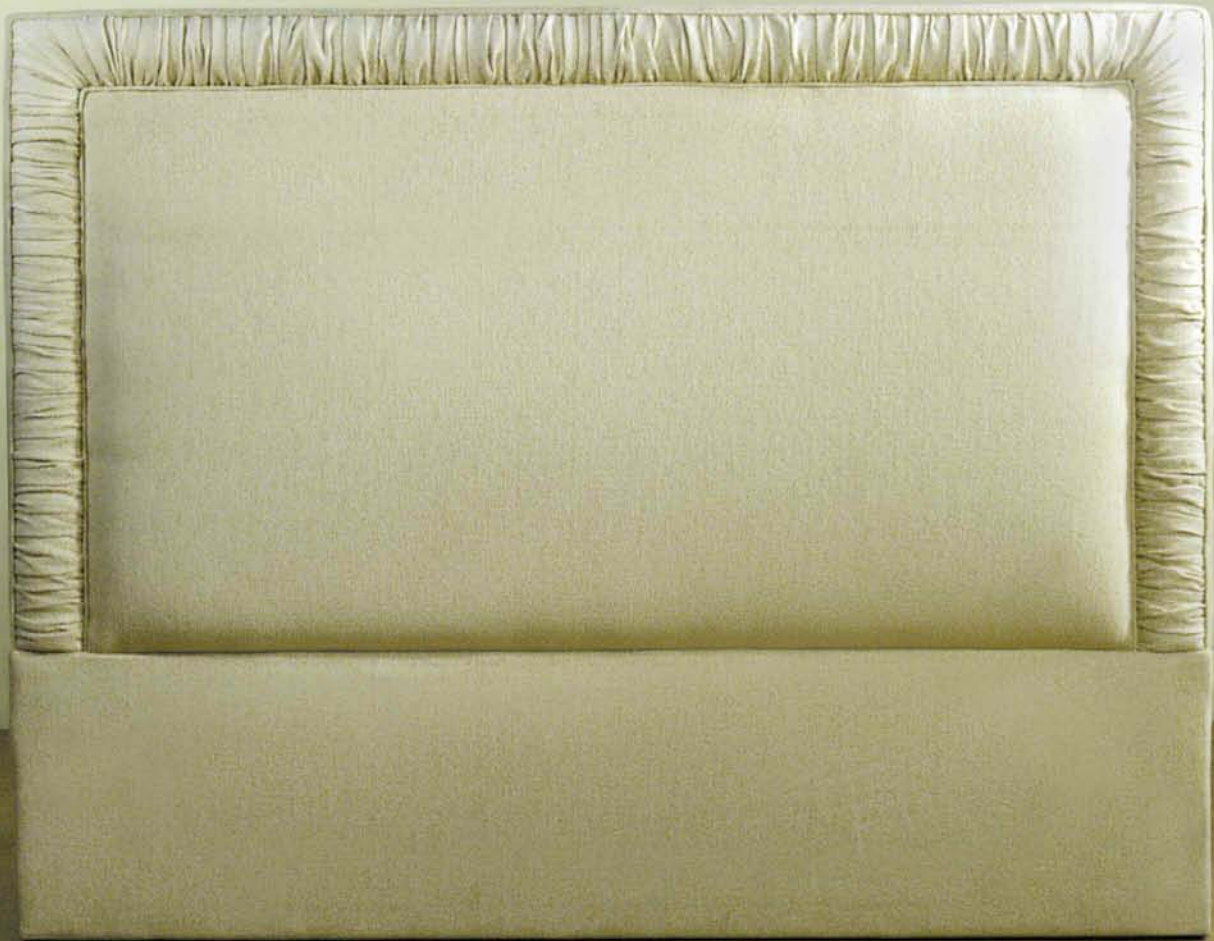

Duralee Fine Furniture®, Inc.

P A L A C E

Shirred border (headboard only - wall mount) - Style #3

ITEM	W	H (Field)	OH
40-600-D-3	56.5	*38	53
<i>Shown</i> 40-605-Q-3	62.5	*38	53
40-610-K-3	78.5	*38	53
40-615-CK-3	74.5	*38	53

PALACE

Headboard

Plain with no border (headboard only - wall mount) - Style #1

ITEM	W	H (Field)	OH
40-600-D-1	56.5	*38	53
40-605-Q-1	62.5	*38	53
40-610-K-1	78.5	*38	53
40-615-CK-1	74.5	*38	53

Headboard

Plain with border (headboard only - wall mount) - Style #2

ITEM	W	*H (Field)	OH
40-600-D-2	56.5	*38	53
40-605-Q-2	62.5	*38	53
40-610-K-2	78.5	*38	53
40-615-CK-2	74.5	38	53

Headboard

Tufted with no border (headboard only - wall mount) - Style #4

ITEM	W	H (Field)	OH
40-600-D-4	56.5	*38	53
40-605-Q-4	62.5	*38	53
40-610-K-4	78.5	*38	53
40-615-CK-4	74.5	*38	53

Headboard

Tufted with border (headboard only - wall mount) - Style #5

ITEM	W	H (Field)	OH
40-600-D-5	56.5	*38	53
40-605-Q-5	62.5	*38	53
40-610-K-5	78.5	*38	53
40-615-CK-5	74.5	*38	53

Headboard

Tufted with shirred border (headboard only - wall mount) - Style #6