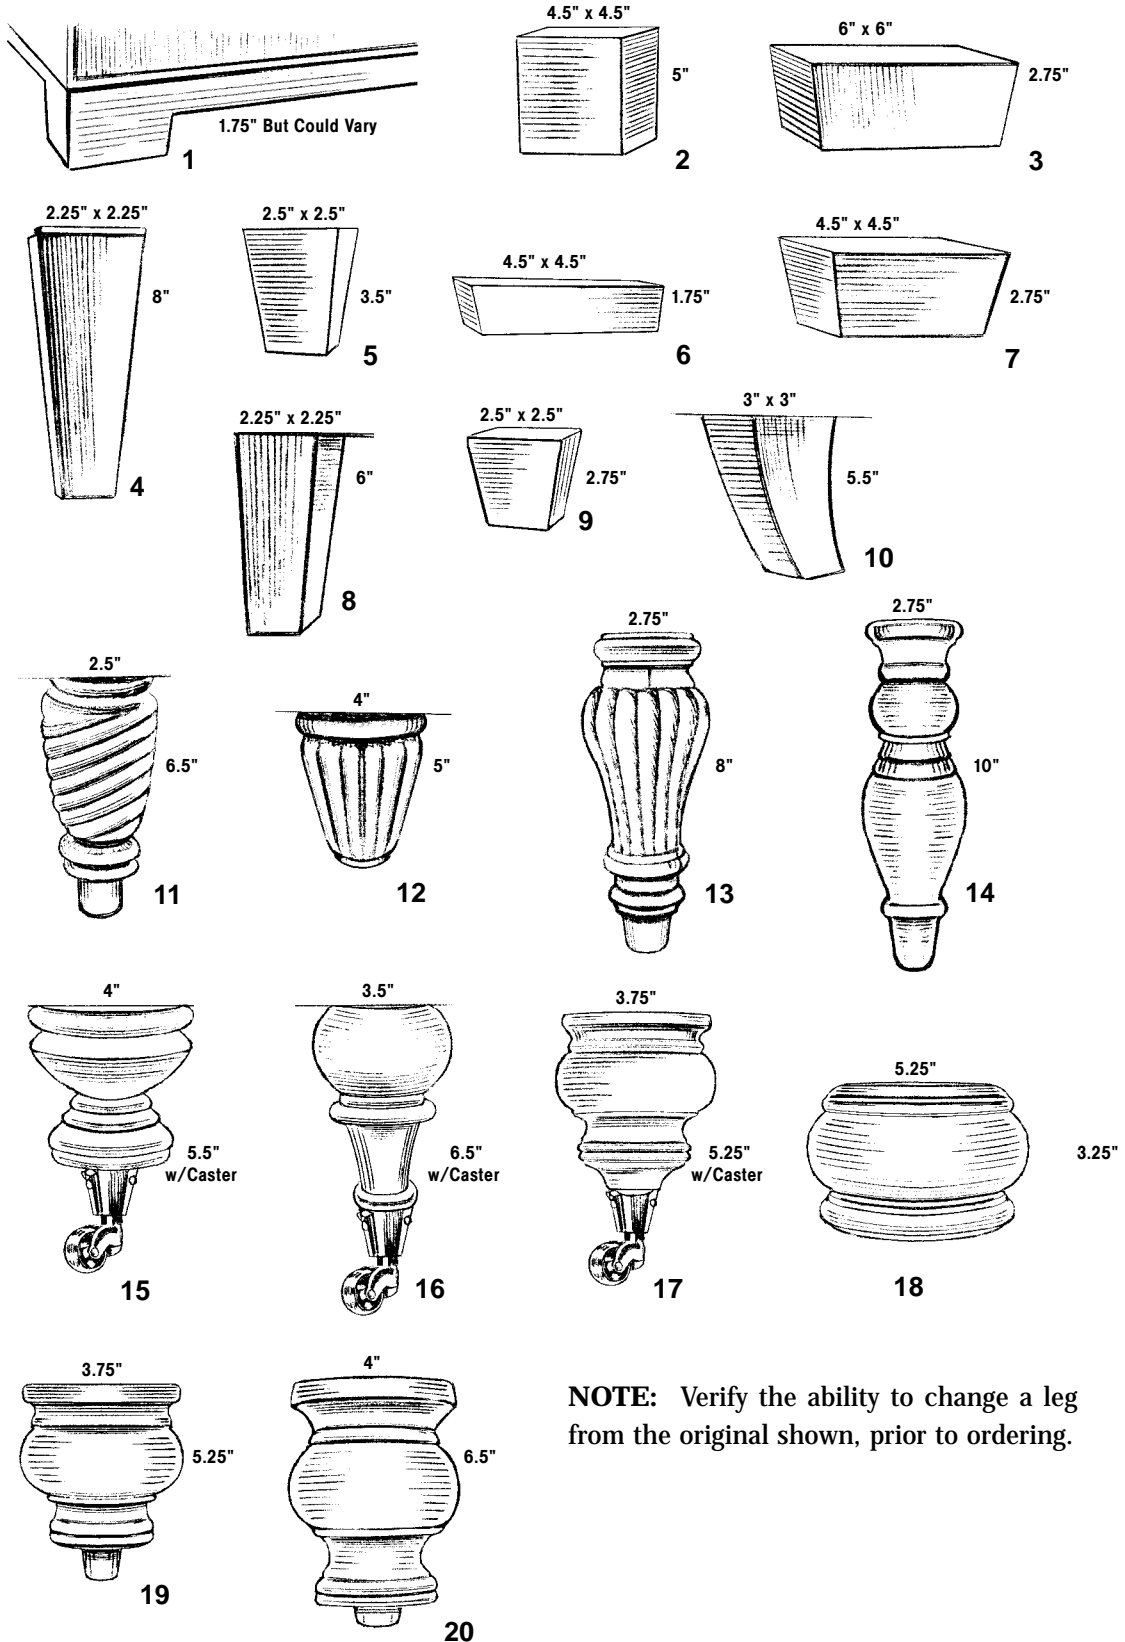

GENERAL PRODUCT INFORMATION

EXPOSED WOOD LEGS: As indicated on the individual catalog pages, certain items either come with legs standard, or are available with a change from "as shown" to a leg. Legs are solid maple and are available in all the standard wood finishes referenced on the wood finish charts. Some legs are interchangeable on certain styles and our office should be contacted about any desired leg changes.

NOTE: Verify the ability to change a leg from the original shown, prior to ordering.