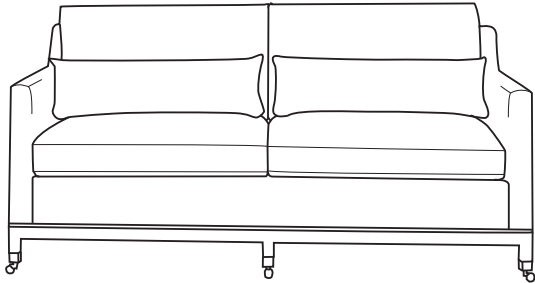

Duralee Fine Furniture®, Inc.

S O H O

*Day bed with box back pillow, kidney pillow,
double needed, wood base and sabots with casters*

ITEM	W	D	H	SD	SH	AH
40-165	36	78	40	66	24	32

SOHO

10-460 - Sofa

*Box back with kidney pillows, concealed welts,
wood base and sabots with casters*

10-460-60 60 x 40 x 42 SW: 52 SD: 24* SH: 20.5 AH: 30

10-460-72 72 x 40 x 42 SW: 64 SD: 24* SH: 20.5 AH: 30

10-460-84 84 x 40 x 42 SW: 76 SD: 24* SH: 20.5 AH: 30

**w/o kidney*

30-460 - Lounge chair

*Box back with kidney pillow, concealed welts,
wood base and sabots with casters*

34 x 40 x 42 SW: 26 SD: 24 SH: 21.5 AH: 30

40-166 - Day bed

*Box back pillow with kidney pillow, seamed and buttoned,
concealed welts, wood base and sabots with casters*

36 x 78 x 40 SD: 66 SH: 24 AH: 32