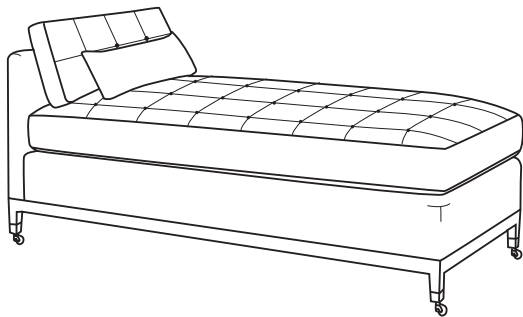

Duralee Fine Furniture®, Inc.

S O H O

*Day bed with box back pillow, kidney pillow,
double needed, wood base and sabots with casters*

ITEM	W	D	H	SD	SH	AH
40-165	36	78	40	66	24	32

SOHO

10-460 - Sofa

*Box back with kidney pillows, concealed welts,
wood base and sabots with casters*

10-460-60 60 x 40 x 42 SW: 52 SD: 24* SH: 20.5 AH: 30

10-460-72 72 x 40 x 42 SW: 64 SD: 24* SH: 20.5 AH: 30

10-460-84 84 x 40 x 42 SW: 76 SD: 24* SH: 20.5 AH: 30

**w/o kidney*

30-460 - Lounge chair

*Box back with kidney pillow, concealed welts,
wood base and sabots with casters*

34 x 40 x 42 SW: 26 SD: 24 SH: 21.5 AH: 30

40-166 - Day bed

*Box back pillow with kidney pillow, seamed and buttoned,
concealed welts, wood base and sabots with casters*

36 x 78 x 40 SD: 66 SH: 24 AH: 32