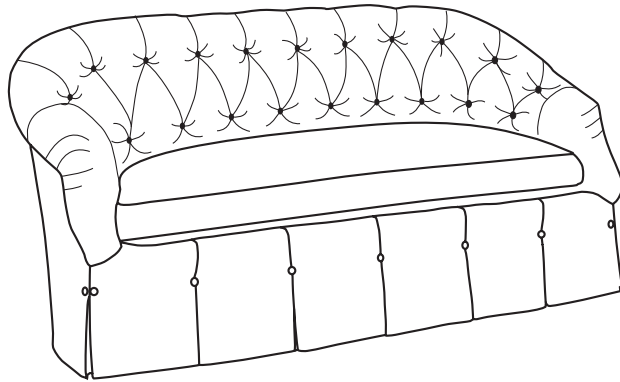

Duralee Fine Furniture®, Inc.

T U S C A N Y

Chaise with arms, tufted back and button pleated waterfall skirt

ITEM	W	D	H	SW	SD	SH	AH
10-113	34	68	36	18	54.5	21	27.5

TUSCANY

10-110 - Sofa

Tufted back with button pleated waterfall skirt

10-110-72 72 x 36 x 36 SW: 56 SD: 22.5 SH: 21 AH: 27.5

10-110-84 84 x 36 x 36 SW: 68 SD: 22.5 SH: 21 AH: 27.5

10-110-96 96 x 36 x 36 SW: 80 SD: 22.5 SH: 21 AH: 27.5

10-113 - Chaise

*Chaise with arms, tufted back
and button pleated waterfall skirt*

34 x 68 x 36 SW: 18 SD: 54.5 SH: 21 AH: 27.5

30-110 - Lounge Chair

*Tufted back with
button pleated waterfall skirt*

36 x 36 x 36 SW: 20 SD: 22 SH: 21 AH: 27.5

30-111 - Ottoman

button pleated waterfall skirt

31 x 20 x 18

Matches lounge chair

30-110

30-115 - Lounge Chair

Tufted back with standard kick pleat skirt

36 x 36 x 36 SW: 20 SD: 22 SH: 21 AH: 27.5

30-116 - Ottoman
with standard kick pleat skirt

31 x 20 x 18