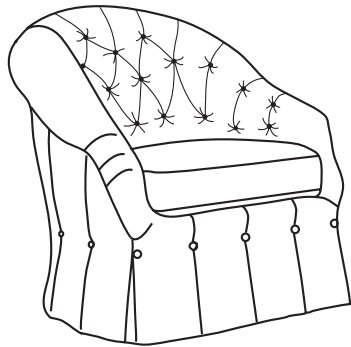

Duralee Fine Furniture®, Inc.

T U S C A N Y

Chaise with arms, tufted back and button pleated waterfall skirt

ITEM	W	D	H	SW	SD	SH	AH
10-113	34	68	36	18	54.5	21	27.5

TUSCANY

10-110 - Sofa

Tufted back with button pleated waterfall skirt

10-110-72 72 x 36 x 36 SW: 56 SD: 22.5 SH: 21 AH: 27.5

10-110-84 84 x 36 x 36 SW: 68 SD: 22.5 SH: 21 AH: 27.5

10-110-96 96 x 36 x 36 SW: 80 SD: 22.5 SH: 21 AH: 27.5

10-113 - Chaise

*Chaise with arms, tufted back
and button pleated waterfall skirt*

34 x 68 x 36 SW: 18 SD: 54.5 SH: 21 AH: 27.5

30-110 - Lounge Chair

*Tufted back with
button pleated waterfall skirt*

36 x 36 x 36 SW: 20 SD: 22 SH: 21 AH: 27.5

30-111 - Ottoman

button pleated waterfall skirt

31 x 20 x 18

Matches lounge chair

30-110

30-115 - Lounge Chair

Tufted back with standard kick pleat skirt

36 x 36 x 36 SW: 20 SD: 22 SH: 21 AH: 27.5

30-116 - Ottoman
with standard kick pleat skirt

31 x 20 x 18