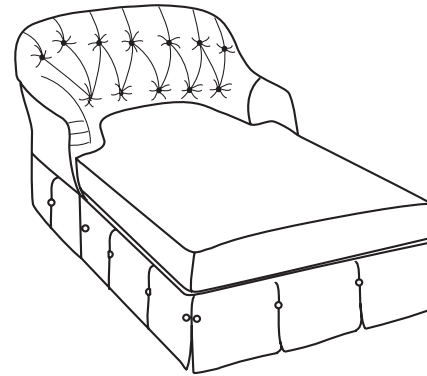

Duralee Fine Furniture®, Inc.

T U S C A N Y

Chaise with arms, tufted back and button pleated waterfall skirt

ITEM	W	D	H	SW	SD	SH	AH
10-113	34	68	36	18	54.5	21	27.5

TUSCANY

10-110 - Sofa

Tufted back with button pleated waterfall skirt

10-110-72 72 x 36 x 36 SW: 56 SD: 22.5 SH: 21 AH: 27.5

10-110-84 84 x 36 x 36 SW: 68 SD: 22.5 SH: 21 AH: 27.5

10-110-96 96 x 36 x 36 SW: 80 SD: 22.5 SH: 21 AH: 27.5

10-113 - Chaise

*Chaise with arms, tufted back
and button pleated waterfall skirt*

34 x 68 x 36 SW: 18 SD: 54.5 SH: 21 AH: 27.5

30-110 - Lounge Chair

*Tufted back with
button pleated waterfall skirt*

36 x 36 x 36 SW: 20 SD: 22 SH: 21 AH: 27.5

30-111 - Ottoman

button pleated waterfall skirt

31 x 20 x 18

Matches lounge chair

30-110

30-115 - Lounge Chair

Tufted back with standard kick pleat skirt

36 x 36 x 36 SW: 20 SD: 22 SH: 21 AH: 27.5

30-116 - Ottoman
with standard kick pleat skirt

31 x 20 x 18