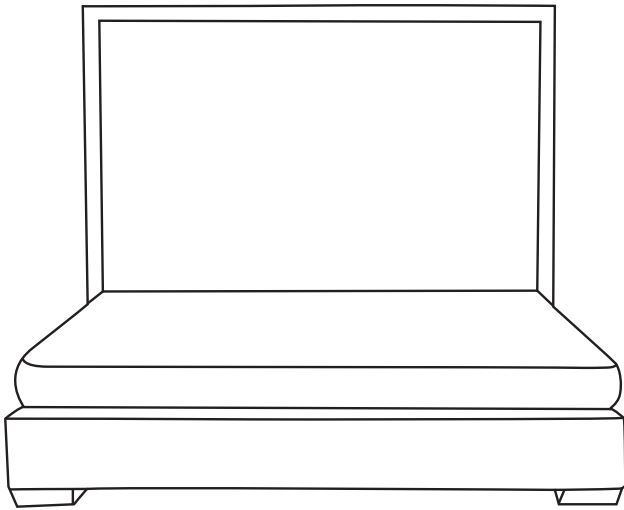

Duralee Fine Furniture®, Inc.

S O H O

*Complete bed with wood bordered upholstered headboard,
tufted inset, biscuit style with buttons
(Manufactured to customer's own box spring (hidden) and mattress sizes)*

ITEM	W	H	L
40-300-D-2	59	72	85
<i>Shown</i> 40-305-Q-2	65	72	89
40-310-K-2	83	72	89
40-315-CK-2	77	72	93

Beds

* Complete bed frame with wood bordered, upholstered headboard and plain inset

40-300-D-1	59	72	85
40-305-Q-1	65	72	89
40-310-K-1	83	72	89
40-315-CK-1	77	72	93