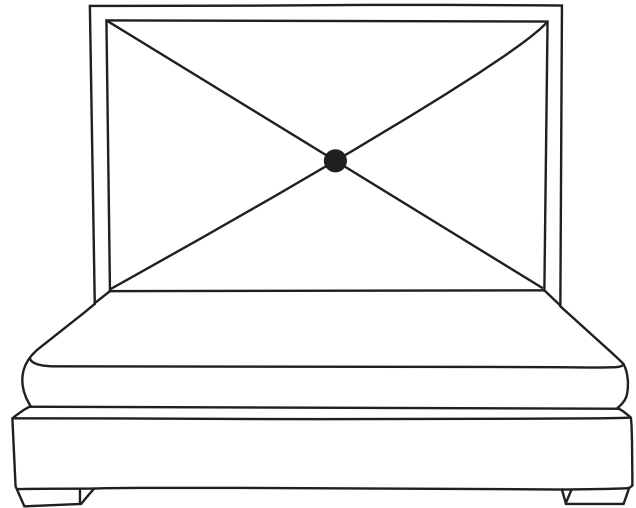

Duralee Fine Furniture®, Inc.

S O H O

*Complete bed with wood bordered upholstered headboard,
tufted inset, biscuit style with buttons
(Manufactured to customer's own box spring (hidden) and mattress sizes)*

ITEM	W	H	L
40-300-D-2	59	72	85
<i>Shown</i> 40-305-Q-2	65	72	89
40-310-K-2	83	72	89
40-315-CK-2	77	72	93

Beds

* Complete bed frame with wood bordered, upholstered headboard and plain inset

40-300-D-1	59	72	85
40-305-Q-1	65	72	89
40-310-K-1	83	72	89
40-315-CK-1	77	72	93

Beds

* Complete bed frame with wood bordered, upholstered headboard and mitered inset

40-300-D-3	59	72	85
40-305-Q-3	65	72	89
40-310-K-3	83	72	89
40-315-CK-3	77	72	93

Beds

* Complete bed frame with tufted headboard biscuit style with buttons