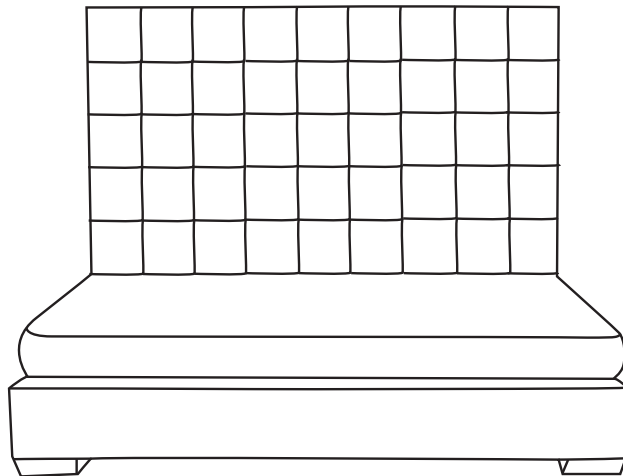

Duralee Fine Furniture®, Inc.

S O H O

*Complete bed with wood bordered upholstered headboard,
tufted inset, biscuit style with buttons
(Manufactured to customer's own box spring (hidden) and mattress sizes)*

ITEM	W	H	L
40-300-D-2	59	72	85
<i>Shown</i> 40-305-Q-2	65	72	89
40-310-K-2	83	72	89
40-315-CK-2	77	72	93

Beds

* Complete bed frame with wood bordered, upholstered headboard and plain inset

40-300-D-1	59	72	85
40-305-Q-1	65	72	89
40-310-K-1	83	72	89
40-315-CK-1	77	72	93

Beds

* Complete bed frame with wood bordered, upholstered headboard and mitered inset

40-300-D-3	59	72	85
40-305-Q-3	65	72	89
40-310-K-3	83	72	89
40-315-CK-3	77	72	93

Beds

* Complete bed frame with tufted headboard biscuit style with buttons