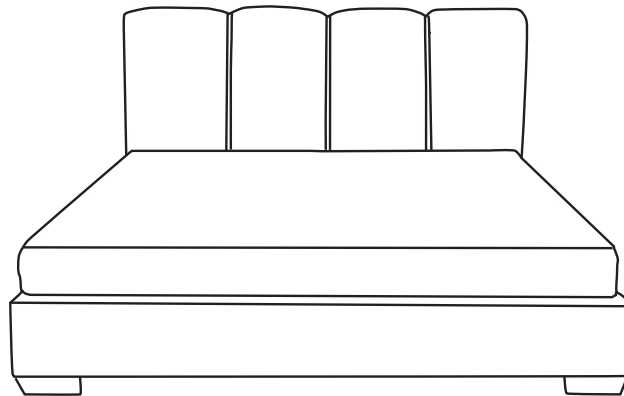

Duralee Fine Furniture®, Inc.

W E S T S I D E

Complete bed, style #1 with single channel headboard and standard legs  
(Manufactured to customer's own box spring (hidden) and mattress sizes)

ITEM	W	H	L
40-500-D-1	59	56	85
<i>Shown</i> 40-505-Q-1	65	56	89
40-510-K-1	83	56	89
40-515-CK-1	77	56	93

---

WEST SIDE

*Beds*

*\* Complete bed, style #2 with triple channel headboard and legs*

40-500-D-2	59	56	85
40-505-Q-2	65	56	89
40-510-K-2	83	56	89
40-515-CK-2	77	56	93

*\*Manufactured to customer's own box spring (hidden) and mattress sizes*