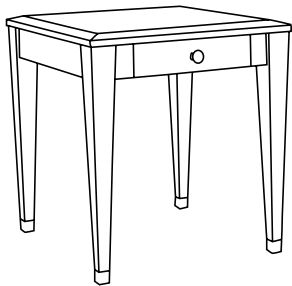

Duralee Fine Furniture®, Inc.

---

S O H O

*Round end table with sabots*

ITEM	DIA	H
80-530-RET	24	23

*Round coffee table with sabots*  
 80-540-RCT 36 x 18  
 80-542-RCT 42 x 18

*End table with sabots*  
 80-550-ET 24 x 24 x 23

*Coffee table with sabots*  
 80-560-CT 42 x 24 x 20  
 80-562-CT 50 x 30 x 20

*Night stand with drawer and sabots*  
 80-565-NS 24 x 18 x 28  
 80-567-NS 28 x 20 x 28

*End table with drawer and sabots*  
 80-570-ET 24 x 24 x 26  
 80-572-ET 30 x 30 x 26

*Dining table with sabots*  
 80-575-DT 72 x 42 x 30  
 80-577-DT 84 x 42 x 30

*Console with sabots*  
 80-580-C 60 x 18 x 32  
 80-582-C 72 x 20 x 32

*Game table with sabots*  
 80-585-GT 36 x 36 x 29  
 80-587-GT 42 x 42 x 29