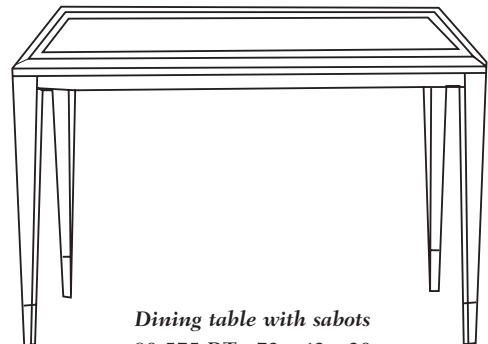

Duralee Fine Furniture®, Inc.

---

S O H O

*Round end table with sabots*

ITEM	DIA	H
80-530-RET	24	23

*Round coffee table with sabots*  
 80-540-RCT 36 x 18  
 80-542-RCT 42 x 18

*End table with sabots*  
 80-550-ET 24 x 24 x 23

*Coffee table with sabots*  
 80-560-CT 42 x 24 x 20  
 80-562-CT 50 x 30 x 20

*Night stand with drawer and sabots*  
 80-565-NS 24 x 18 x 28  
 80-567-NS 28 x 20 x 28

*End table with drawer and sabots*  
 80-570-ET 24 x 24 x 26  
 80-572-ET 30 x 30 x 26