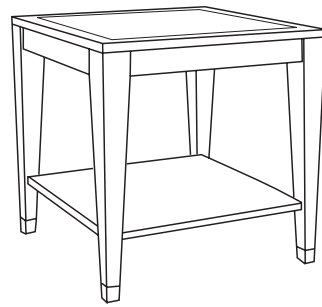

Duralee Fine Furniture®, Inc.

---

S O H O

*Round end table with sabots*

ITEM	DIA	H
80-530-RET	24	23

*Round coffee table with sabots*  
 80-540-RCT 36 x 18  
 80-542-RCT 42 x 18

*End table with sabots*  
 80-550-ET 24 x 24 x 23

*Coffee table with sabots*  
 80-560-CT 42 x 24 x 20  
 80-562-CT 50 x 30 x 20

*Night stand with drawer and sabots*  
 80-565-NS 24 x 18 x 28  
 80-567-NS 28 x 20 x 28

*End table with drawer and sabots*  
 80-570-ET 24 x 24 x 26  
 80-572-ET 30 x 30 x 26

*Dining table with sabots*  
 80-575-DT 72 x 42 x 30  
 80-577-DT 84 x 42 x 30

*Console with sabots*  
 80-580-C 60 x 18 x 32  
 80-582-C 72 x 20 x 32

*Game table with sabots*  
 80-585-GT 36 x 36 x 29  
 80-587-GT 42 x 42 x 29