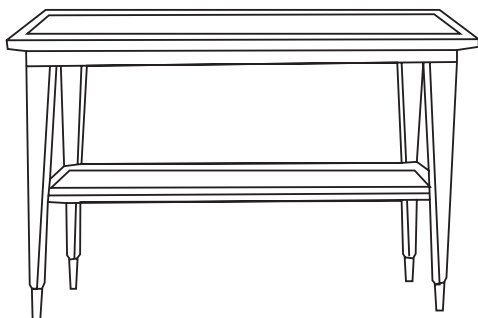

Duralee Fine Furniture®, Inc.

---

S O H O

*Round end table with sabots*

ITEM	DIA	H
80-530-RET	24	23

*Round coffee table with sabots*  
 80-540-RCT 36 x 18  
 80-542-RCT 42 x 18

*End table with sabots*  
 80-550-ET 24 x 24 x 23

*Coffee table with sabots*  
 80-560-CT 42 x 24 x 20  
 80-562-CT 50 x 30 x 20

*Night stand with drawer and sabots*  
 80-565-NS 24 x 18 x 28  
 80-567-NS 28 x 20 x 28

*End table with drawer and sabots*  
 80-570-ET 24 x 24 x 26  
 80-572-ET 30 x 30 x 26

*Dining table with sabots*  
 80-575-DT 72 x 42 x 30  
 80-577-DT 84 x 42 x 30

*Console with sabots*  
 80-580-C 60 x 18 x 32  
 80-582-C 72 x 20 x 32

*Game table with sabots*  
 80-585-GT 36 x 36 x 29  
 80-587-GT 42 x 42 x 29