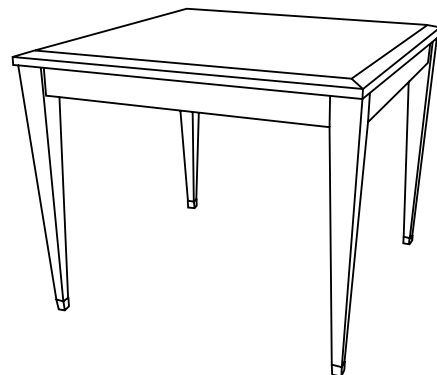

Duralee Fine Furniture®, Inc.

---

S O H O

*Round end table with sabots*

ITEM	DIA	H
80-530-RET	24	23

*Round coffee table with sabots*  
 80-540-RCT 36 x 18  
 80-542-RCT 42 x 18

*End table with sabots*  
 80-550-ET 24 x 24 x 23

*Coffee table with sabots*  
 80-560-CT 42 x 24 x 20  
 80-562-CT 50 x 30 x 20

*Night stand with drawer and sabots*  
 80-565-NS 24 x 18 x 28  
 80-567-NS 28 x 20 x 28

*End table with drawer and sabots*  
 80-570-ET 24 x 24 x 26  
 80-572-ET 30 x 30 x 26

*Dining table with sabots*  
 80-575-DT 72 x 42 x 30  
 80-577-DT 84 x 42 x 30

*Console with sabots*  
 80-580-C 60 x 18 x 32  
 80-582-C 72 x 20 x 32

*Game table with sabots*  
 80-585-GT 36 x 36 x 29  
 80-587-GT 42 x 42 x 29