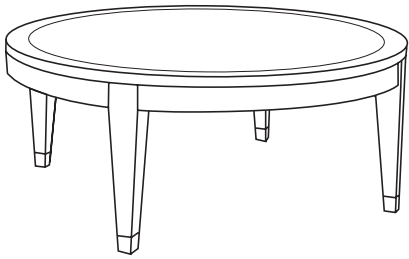

Duralee Fine Furniture®, Inc.

---

S O H O

*Round end table with sabots*

ITEM	DIA	H
80-530-RET	24	23

*Round coffee table with sabots*  
 80-540-RCT 36 x 18  
 80-542-RCT 42 x 18

*End table with sabots*  
 80-550-ET 24 x 24 x 23

*Coffee table with sabots*  
 80-560-CT 42 x 24 x 20  
 80-562-CT 50 x 30 x 20

*Night stand with drawer and sabots*  
 80-565-NS 24 x 18 x 28  
 80-567-NS 28 x 20 x 28

*End table with drawer and sabots*  
 80-570-ET 24 x 24 x 26  
 80-572-ET 30 x 30 x 26

*Dining table with sabots*  
 80-575-DT 72 x 42 x 30  
 80-577-DT 84 x 42 x 30

*Console with sabots*  
 80-580-C 60 x 18 x 32  
 80-582-C 72 x 20 x 32

*Game table with sabots*  
 80-585-GT 36 x 36 x 29  
 80-587-GT 42 x 42 x 29