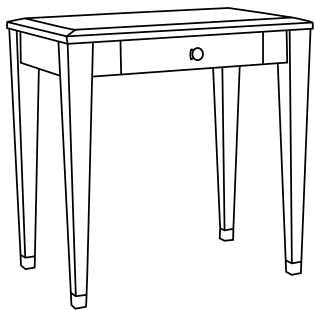

Duralee Fine Furniture®, Inc.

S O H O

Console with sabots. Standard sizes only.

ITEM	W	D	H
80-580-C	60	18	32
80-582-C	72	20	32

SOHO

Round end table with sabots
80-530-RET 24 x 23

Rounded coffee table with sabots
80-540-RCT 36 x 18
80-542-RCT 42 x 18

End table with sabots
80-550-ET 24 x 24 x 23

Coffee table with sabots
80-560-CT 42 x 24 x 20
80-562-CT 50 x 30 x 20

Night stand with drawer and sabots
80-565-NS 24 x 18 x 28
80-567-NS 28 x 20 x 28

End table with drawer and sabots
80-570-ET 24 x 24 x 26
80-572-ET 30 x 30 x 26

Dining table with sabots
80-575-DT 72 x 42 x 30
80-577-DT 84 x 42 x 30

Game table with sabots
80-585-GT 36 x 36 x 29
80-587-GT 42 x 42 x 29