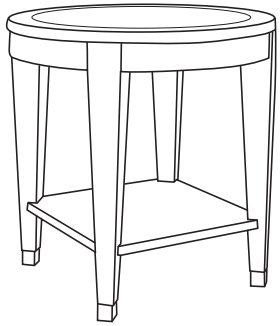

Duralee Fine Furniture®, Inc.

S O H O

Console with sabots. Standard sizes only.

ITEM	W	D	H
80-580-C	60	18	32
80-582-C	72	20	32

SOHO

Round end table with sabots
80-530-RET 24 x 23

Rounded coffee table with sabots
80-540-RCT 36 x 18
80-542-RCT 42 x 18

End table with sabots
80-550-ET 24 x 24 x 23

Coffee table with sabots
80-560-CT 42 x 24 x 20
80-562-CT 50 x 30 x 20

Night stand with drawer and sabots
80-565-NS 24 x 18 x 28
80-567-NS 28 x 20 x 28

End table with drawer and sabots
80-570-ET 24 x 24 x 26
80-572-ET 30 x 30 x 26

Dining table with sabots
80-575-DT 72 x 42 x 30
80-577-DT 84 x 42 x 30

Game table with sabots
80-585-GT 36 x 36 x 29
80-587-GT 42 x 42 x 29