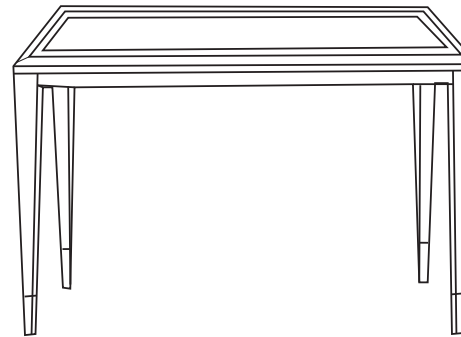

Duralee Fine Furniture®, Inc.

S O H O

Console with sabots. Standard sizes only.

ITEM	W	D	H
80-580-C	60	18	32
80-582-C	72	20	32

SOHO

Round end table with sabots
80-530-RET 24 x 23

Rounded coffee table with sabots
80-540-RCT 36 x 18
80-542-RCT 42 x 18

End table with sabots
80-550-ET 24 x 24 x 23

Coffee table with sabots
80-560-CT 42 x 24 x 20
80-562-CT 50 x 30 x 20

Night stand with drawer and sabots
80-565-NS 24 x 18 x 28
80-567-NS 28 x 20 x 28

End table with drawer and sabots
80-570-ET 24 x 24 x 26
80-572-ET 30 x 30 x 26

Dining table with sabots
80-575-DT 72 x 42 x 30
80-577-DT 84 x 42 x 30

Game table with sabots
80-585-GT 36 x 36 x 29
80-587-GT 42 x 42 x 29