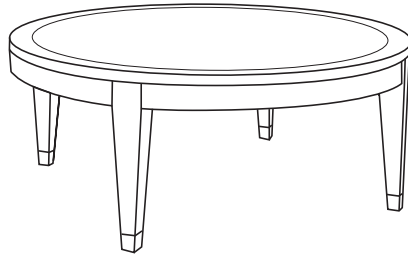

Duralee Fine Furniture®, Inc.

S O H O

Console with sabots. Standard sizes only.

ITEM	W	D	H
80-580-C	60	18	32
80-582-C	72	20	32

SOHO

Round end table with sabots
80-530-RET 24 x 23

Rounded coffee table with sabots
80-540-RCT 36 x 18
80-542-RCT 42 x 18

End table with sabots
80-550-ET 24 x 24 x 23

Coffee table with sabots
80-560-CT 42 x 24 x 20
80-562-CT 50 x 30 x 20

Night stand with drawer and sabots
80-565-NS 24 x 18 x 28
80-567-NS 28 x 20 x 28

End table with drawer and sabots
80-570-ET 24 x 24 x 26
80-572-ET 30 x 30 x 26

Dining table with sabots
80-575-DT 72 x 42 x 30
80-577-DT 84 x 42 x 30

Game table with sabots
80-585-GT 36 x 36 x 29
80-587-GT 42 x 42 x 29