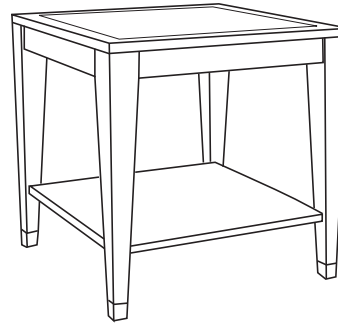

Duralee Fine Furniture®, Inc.

S O H O

Console with sabots. Standard sizes only.

ITEM	W	D	H
80-580-C	60	18	32
80-582-C	72	20	32

SOHO

Round end table with sabots
80-530-RET 24 x 23

Rounded coffee table with sabots
80-540-RCT 36 x 18
80-542-RCT 42 x 18

End table with sabots
80-550-ET 24 x 24 x 23

Coffee table with sabots
80-560-CT 42 x 24 x 20
80-562-CT 50 x 30 x 20

Night stand with drawer and sabots
80-565-NS 24 x 18 x 28
80-567-NS 28 x 20 x 28

End table with drawer and sabots
80-570-ET 24 x 24 x 26
80-572-ET 30 x 30 x 26

Dining table with sabots
80-575-DT 72 x 42 x 30
80-577-DT 84 x 42 x 30

Game table with sabots
80-585-GT 36 x 36 x 29
80-587-GT 42 x 42 x 29