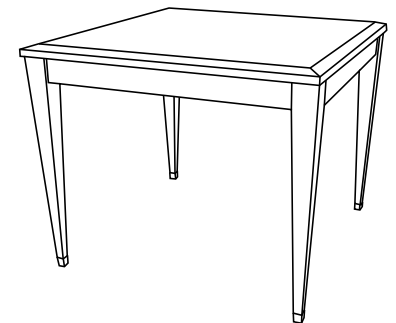

Duralee Fine Furniture®, Inc.

S O H O

Console with sabots. Standard sizes only.

ITEM	W	D	H
80-580-C	60	18	32
80-582-C	72	20	32

SOHO

Round end table with sabots
80-530-RET 24 x 23

Rounded coffee table with sabots
80-540-RCT 36 x 18
80-542-RCT 42 x 18

End table with sabots
80-550-ET 24 x 24 x 23

Coffee table with sabots
80-560-CT 42 x 24 x 20
80-562-CT 50 x 30 x 20

Night stand with drawer and sabots
80-565-NS 24 x 18 x 28
80-567-NS 28 x 20 x 28

End table with drawer and sabots
80-570-ET 24 x 24 x 26
80-572-ET 30 x 30 x 26

Dining table with sabots
80-575-DT 72 x 42 x 30
80-577-DT 84 x 42 x 30

Game table with sabots
80-585-GT 36 x 36 x 29
80-587-GT 42 x 42 x 29