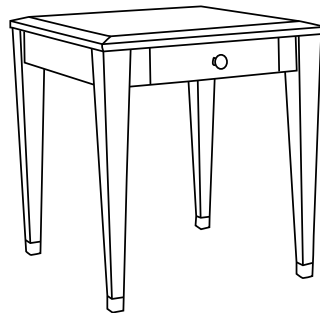

Duralee Fine Furniture®, Inc.

S O H O

Console with sabots. Standard sizes only.

ITEM	W	D	H
80-580-C	60	18	32
80-582-C	72	20	32

SOHO

Round end table with sabots
80-530-RET 24 x 23

Rounded coffee table with sabots
80-540-RCT 36 x 18
80-542-RCT 42 x 18

End table with sabots
80-550-ET 24 x 24 x 23

Coffee table with sabots
80-560-CT 42 x 24 x 20
80-562-CT 50 x 30 x 20

Night stand with drawer and sabots
80-565-NS 24 x 18 x 28
80-567-NS 28 x 20 x 28

End table with drawer and sabots
80-570-ET 24 x 24 x 26
80-572-ET 30 x 30 x 26

Dining table with sabots
80-575-DT 72 x 42 x 30
80-577-DT 84 x 42 x 30

Game table with sabots
80-585-GT 36 x 36 x 29
80-587-GT 42 x 42 x 29