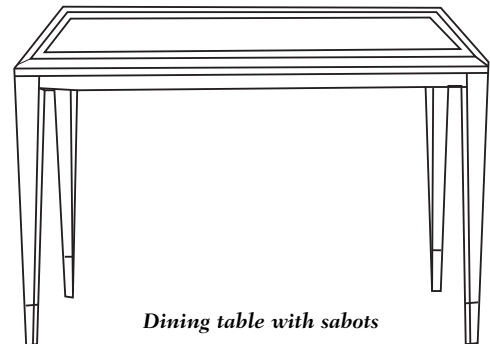

Durable Fine Furniture®, Inc.

S O H O

End table with sabots. Standard sizes only.

ITEM	W	D	H
80-550-ET	24	24	23

Round end table with sabots
80-530-RET 24 x 23

Rounded coffee table with sabots
80-540-RCT 36 x 18
80-542-RCT 42 x 18

Coffee table with sabots
80-560-CT 42 x 24 x 20
80-562-CT 50 x 30 x 20

Night stand with drawer and sabots
80-565-NS 24 x 18 x 28
80-567-NS 28 x 20 x 28

End table with drawer and sabots
80-570-ET 24 x 24 x 26
80-572-ET 30 x 30 x 26