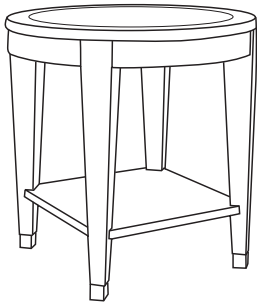

Durable Fine Furniture®, Inc.

S O H O

End table with sabots. Standard sizes only.

ITEM	W	D	H
80-550-ET	24	24	23

Round end table with sabots
80-530-RET 24 x 23

Rounded coffee table with sabots
80-540-RCT 36 x 18
80-542-RCT 42 x 18

Coffee table with sabots
80-560-CT 42 x 24 x 20
80-562-CT 50 x 30 x 20

Night stand with drawer and sabots
80-565-NS 24 x 18 x 28
80-567-NS 28 x 20 x 28

End table with drawer and sabots
80-570-ET 24 x 24 x 26
80-572-ET 30 x 30 x 26

Dining table with sabots
80-575-DT 72 x 42 x 30
80-577-DT 84 x 42 x 30

Console with sabots
80-580-C 60 x 18 x 32
80-582-C 72 x 20 x 32

Game table with sabots
80-585-GT 36 x 36 x 29
80-587-GT 42 x 42 x 29