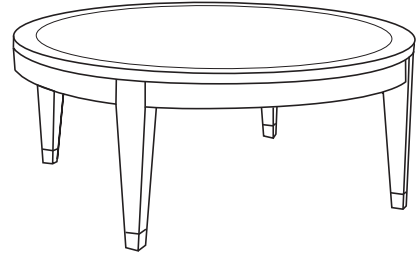

Durable Fine Furniture®, Inc.

S O H O

End table with sabots. Standard sizes only.

ITEM	W	D	H
80-550-ET	24	24	23

Round end table with sabots
80-530-RET 24 x 23

Rounded coffee table with sabots
80-540-RCT 36 x 18
80-542-RCT 42 x 18

Coffee table with sabots
80-560-CT 42 x 24 x 20
80-562-CT 50 x 30 x 20

Night stand with drawer and sabots
80-565-NS 24 x 18 x 28
80-567-NS 28 x 20 x 28

End table with drawer and sabots
80-570-ET 24 x 24 x 26
80-572-ET 30 x 30 x 26

Dining table with sabots
80-575-DT 72 x 42 x 30
80-577-DT 84 x 42 x 30

Console with sabots
80-580-C 60 x 18 x 32
80-582-C 72 x 20 x 32

Game table with sabots
80-585-GT 36 x 36 x 29
80-587-GT 42 x 42 x 29