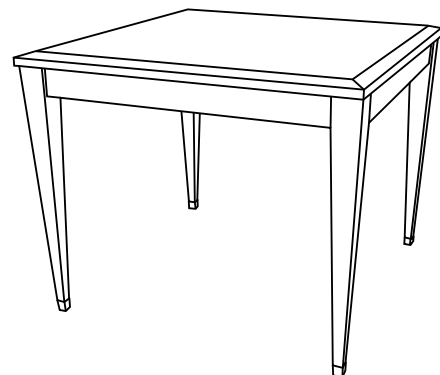

Durable Fine Furniture®, Inc.

S O H O

End table with sabots. Standard sizes only.

ITEM	W	D	H
80-550-ET	24	24	23

Round end table with sabots
80-530-RET 24 x 23

Rounded coffee table with sabots
80-540-RCT 36 x 18
80-542-RCT 42 x 18

Coffee table with sabots
80-560-CT 42 x 24 x 20
80-562-CT 50 x 30 x 20

Night stand with drawer and sabots
80-565-NS 24 x 18 x 28
80-567-NS 28 x 20 x 28

End table with drawer and sabots
80-570-ET 24 x 24 x 26
80-572-ET 30 x 30 x 26

Dining table with sabots
80-575-DT 72 x 42 x 30
80-577-DT 84 x 42 x 30

Console with sabots
80-580-C 60 x 18 x 32
80-582-C 72 x 20 x 32

Game table with sabots
80-585-GT 36 x 36 x 29
80-587-GT 42 x 42 x 29