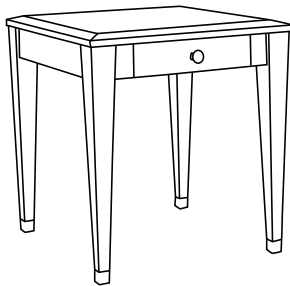

Durable Fine Furniture®, Inc.

S O H O

End table with sabots. Standard sizes only.

ITEM	W	D	H
80-550-ET	24	24	23

Round end table with sabots
80-530-RET 24 x 23

Rounded coffee table with sabots
80-540-RCT 36 x 18
80-542-RCT 42 x 18

Coffee table with sabots
80-560-CT 42 x 24 x 20
80-562-CT 50 x 30 x 20

Night stand with drawer and sabots
80-565-NS 24 x 18 x 28
80-567-NS 28 x 20 x 28

End table with drawer and sabots
80-570-ET 24 x 24 x 26
80-572-ET 30 x 30 x 26

Dining table with sabots
80-575-DT 72 x 42 x 30
80-577-DT 84 x 42 x 30

Console with sabots
80-580-C 60 x 18 x 32
80-582-C 72 x 20 x 32

Game table with sabots
80-585-GT 36 x 36 x 29
80-587-GT 42 x 42 x 29