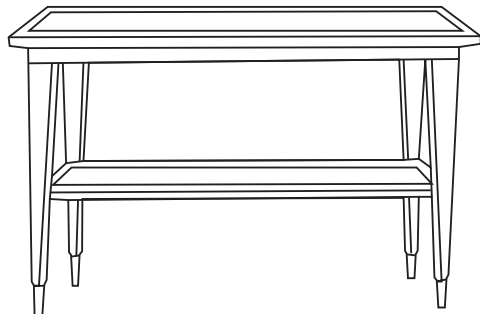

Durable Fine Furniture®, Inc.

S O H O

End table with sabots. Standard sizes only.

ITEM	W	D	H
80-550-ET	24	24	23

Round end table with sabots
80-530-RET 24 x 23

Rounded coffee table with sabots
80-540-RCT 36 x 18
80-542-RCT 42 x 18

Coffee table with sabots
80-560-CT 42 x 24 x 20
80-562-CT 50 x 30 x 20

Night stand with drawer and sabots
80-565-NS 24 x 18 x 28
80-567-NS 28 x 20 x 28

End table with drawer and sabots
80-570-ET 24 x 24 x 26
80-572-ET 30 x 30 x 26

Dining table with sabots
80-575-DT 72 x 42 x 30
80-577-DT 84 x 42 x 30

Console with sabots
80-580-C 60 x 18 x 32
80-582-C 72 x 20 x 32

Game table with sabots
80-585-GT 36 x 36 x 29
80-587-GT 42 x 42 x 29