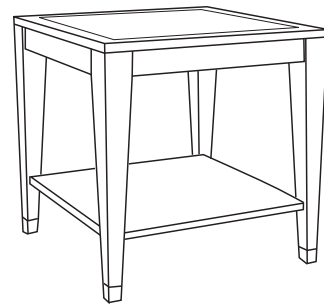

Durable Fine Furniture®, Inc.

S O H O

Round end table with sabots. Standard sizes only.

ITEM	DIA	H
80-530-RET	24	23

Round coffee table with sabots
 80-540-RCT 36 x 18
 80-542-RCT 42 x 18

End table with sabots
 80-550-ET 24 x 24 x 23

Coffee table with sabots
 80-560-CT 42 x 24 x 20
 80-562-CT 50 x 30 x 20

Night stand with drawer and sabots
 80-565-NS 24 x 18 x 28
 80-567-NS 28 x 20 x 28

End table with drawer and sabots
 80-570-ET 24 x 24 x 26
 80-572-ET 30 x 30 x 26

Dining table with sabots
 80-575-DT 72 x 42 x 30
 80-577-DT 84 x 42 x 30

Console with sabots
 80-580-C 60 x 18 x 32
 80-582-C 72 x 20 x 32

Game table with sabots
 80-585-GT 36 x 36 x 29
 80-587-GT 42 x 42 x 29