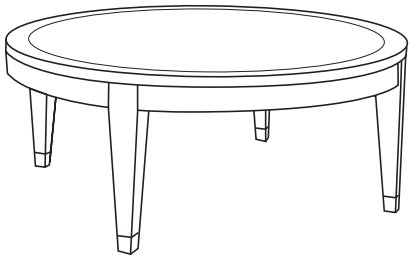

Durable Fine Furniture®, Inc.

S O H O

Round end table with sabots. Standard sizes only.

ITEM	DIA	H
80-530-RET	24	23

Round coffee table with sabots
 80-540-RCT 36 x 18
 80-542-RCT 42 x 18

End table with sabots
 80-550-ET 24 x 24 x 23

Coffee table with sabots
 80-560-CT 42 x 24 x 20
 80-562-CT 50 x 30 x 20

Night stand with drawer and sabots
 80-565-NS 24 x 18 x 28
 80-567-NS 28 x 20 x 28

End table with drawer and sabots
 80-570-ET 24 x 24 x 26
 80-572-ET 30 x 30 x 26

Dining table with sabots
 80-575-DT 72 x 42 x 30
 80-577-DT 84 x 42 x 30

Console with sabots
 80-580-C 60 x 18 x 32
 80-582-C 72 x 20 x 32

Game table with sabots
 80-585-GT 36 x 36 x 29
 80-587-GT 42 x 42 x 29