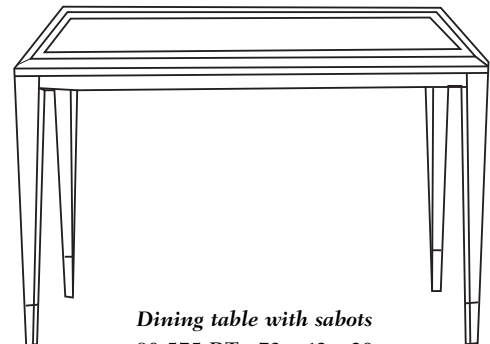

Durable Fine Furniture®, Inc.

S O H O

Round end table with sabots. Standard sizes only.

ITEM	DIA	H
80-530-RET	24	23

Round coffee table with sabots
 80-540-RCT 36 x 18
 80-542-RCT 42 x 18

End table with sabots
 80-550-ET 24 x 24 x 23

Coffee table with sabots
 80-560-CT 42 x 24 x 20
 80-562-CT 50 x 30 x 20

Night stand with drawer and sabots
 80-565-NS 24 x 18 x 28
 80-567-NS 28 x 20 x 28

End table with drawer and sabots
 80-570-ET 24 x 24 x 26
 80-572-ET 30 x 30 x 26