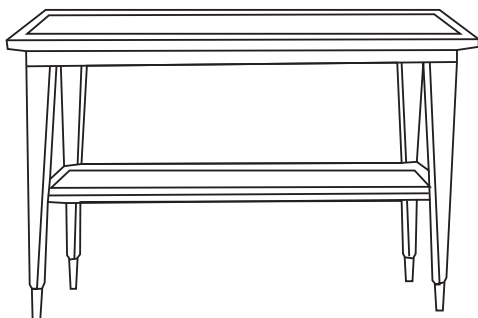

Durable Fine Furniture®, Inc.

S O H O

Round end table with sabots. Standard sizes only.

ITEM	DIA	H
80-530-RET	24	23

Round coffee table with sabots
 80-540-RCT 36 x 18
 80-542-RCT 42 x 18

End table with sabots
 80-550-ET 24 x 24 x 23

Coffee table with sabots
 80-560-CT 42 x 24 x 20
 80-562-CT 50 x 30 x 20

Night stand with drawer and sabots
 80-565-NS 24 x 18 x 28
 80-567-NS 28 x 20 x 28

End table with drawer and sabots
 80-570-ET 24 x 24 x 26
 80-572-ET 30 x 30 x 26

Dining table with sabots
 80-575-DT 72 x 42 x 30
 80-577-DT 84 x 42 x 30

Console with sabots
 80-580-C 60 x 18 x 32
 80-582-C 72 x 20 x 32

Game table with sabots
 80-585-GT 36 x 36 x 29
 80-587-GT 42 x 42 x 29