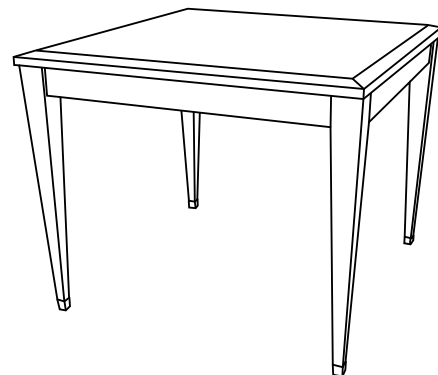

Durable Fine Furniture®, Inc.

S O H O

Round end table with sabots. Standard sizes only.

ITEM	DIA	H
80-530-RET	24	23

Round coffee table with sabots
 80-540-RCT 36 x 18
 80-542-RCT 42 x 18

End table with sabots
 80-550-ET 24 x 24 x 23

Coffee table with sabots
 80-560-CT 42 x 24 x 20
 80-562-CT 50 x 30 x 20

Night stand with drawer and sabots
 80-565-NS 24 x 18 x 28
 80-567-NS 28 x 20 x 28

End table with drawer and sabots
 80-570-ET 24 x 24 x 26
 80-572-ET 30 x 30 x 26

Dining table with sabots
 80-575-DT 72 x 42 x 30
 80-577-DT 84 x 42 x 30

Console with sabots
 80-580-C 60 x 18 x 32
 80-582-C 72 x 20 x 32

Game table with sabots
 80-585-GT 36 x 36 x 29
 80-587-GT 42 x 42 x 29