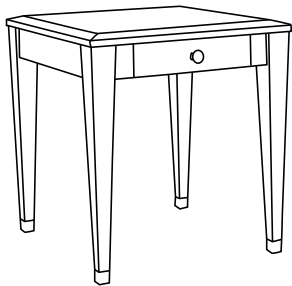

Durable Fine Furniture®, Inc.

S O H O

Round end table with sabots. Standard sizes only.

ITEM	DIA	H
80-530-RET	24	23

Round coffee table with sabots
 80-540-RCT 36 x 18
 80-542-RCT 42 x 18

End table with sabots
 80-550-ET 24 x 24 x 23

Coffee table with sabots
 80-560-CT 42 x 24 x 20
 80-562-CT 50 x 30 x 20

Night stand with drawer and sabots
 80-565-NS 24 x 18 x 28
 80-567-NS 28 x 20 x 28

End table with drawer and sabots
 80-570-ET 24 x 24 x 26
 80-572-ET 30 x 30 x 26

Dining table with sabots
 80-575-DT 72 x 42 x 30
 80-577-DT 84 x 42 x 30

Console with sabots
 80-580-C 60 x 18 x 32
 80-582-C 72 x 20 x 32

Game table with sabots
 80-585-GT 36 x 36 x 29
 80-587-GT 42 x 42 x 29