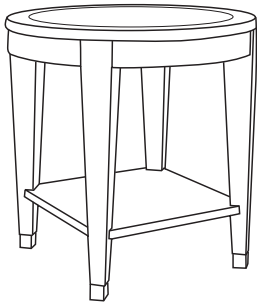

Durable Fine Furniture®, Inc.

---

S O H O

*Night stand with drawer and sabots. Standard sizes only.*

ITEM	W	D	H
80-565-NS	24	18	28
80-567-NS	28	20	28

*Round end table with sabots*  
80-530-RET 24 x 23

*Rounded coffee table with sabots*  
80-540-RCT 36 x 18  
80-542-RCT 42 x 18

*End table with sabots*  
80-550-ET 24 x 24 x 23

*Coffee table with sabots*  
80-560-CT 42 x 24 x 20  
80-562-CT 50 x 30 x 20

*End table with drawer and sabots*  
80-570-ET 24 x 24 x 26  
80-572-ET 30 x 30 x 26

*Dining table with sabots*  
80-575-DT 72 x 42 x 30  
80-577-DT 84 x 42 x 30

*Console with sabots*  
80-580-C 60 x 18 x 32  
80-582-C 72 x 20 x 32

*Game table with sabots*  
80-585-GT 36 x 36 x 29  
80-587-GT 42 x 42 x 29