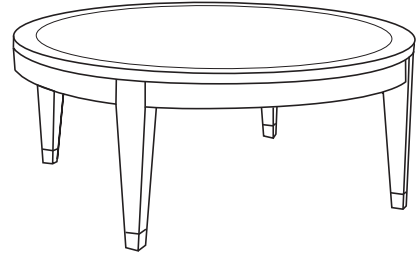

Durable Fine Furniture®, Inc.

---

S O H O

*Night stand with drawer and sabots. Standard sizes only.*

ITEM	W	D	H
80-565-NS	24	18	28
80-567-NS	28	20	28

*Round end table with sabots*  
80-530-RET 24 x 23

*Rounded coffee table with sabots*  
80-540-RCT 36 x 18  
80-542-RCT 42 x 18

*End table with sabots*  
80-550-ET 24 x 24 x 23

*Coffee table with sabots*  
80-560-CT 42 x 24 x 20  
80-562-CT 50 x 30 x 20

*End table with drawer and sabots*  
80-570-ET 24 x 24 x 26  
80-572-ET 30 x 30 x 26

*Dining table with sabots*  
80-575-DT 72 x 42 x 30  
80-577-DT 84 x 42 x 30

*Console with sabots*  
80-580-C 60 x 18 x 32  
80-582-C 72 x 20 x 32

*Game table with sabots*  
80-585-GT 36 x 36 x 29  
80-587-GT 42 x 42 x 29