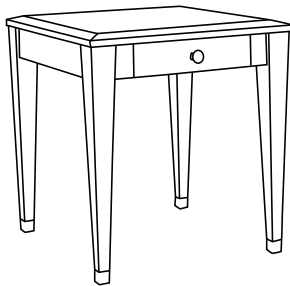

Durable Fine Furniture®, Inc.

---

S O H O

*Night stand with drawer and sabots. Standard sizes only.*

ITEM	W	D	H
80-565-NS	24	18	28
80-567-NS	28	20	28

*Round end table with sabots*  
80-530-RET 24 x 23

*Rounded coffee table with sabots*  
80-540-RCT 36 x 18  
80-542-RCT 42 x 18

*End table with sabots*  
80-550-ET 24 x 24 x 23

*Coffee table with sabots*  
80-560-CT 42 x 24 x 20  
80-562-CT 50 x 30 x 20

*End table with drawer and sabots*  
80-570-ET 24 x 24 x 26  
80-572-ET 30 x 30 x 26

*Dining table with sabots*  
80-575-DT 72 x 42 x 30  
80-577-DT 84 x 42 x 30

*Console with sabots*  
80-580-C 60 x 18 x 32  
80-582-C 72 x 20 x 32

*Game table with sabots*  
80-585-GT 36 x 36 x 29  
80-587-GT 42 x 42 x 29