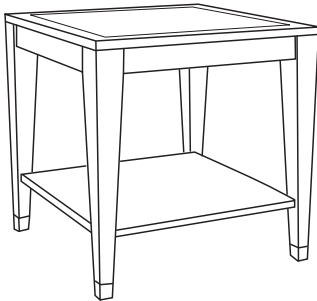

Durable Fine Furniture®, Inc.

---

S O H O

*Night stand with drawer and sabots. Standard sizes only.*

ITEM	W	D	H
80-565-NS	24	18	28
80-567-NS	28	20	28

*Round end table with sabots*  
80-530-RET 24 x 23

*Rounded coffee table with sabots*  
80-540-RCT 36 x 18  
80-542-RCT 42 x 18

*End table with sabots*  
80-550-ET 24 x 24 x 23

*Coffee table with sabots*  
80-560-CT 42 x 24 x 20  
80-562-CT 50 x 30 x 20

*End table with drawer and sabots*  
80-570-ET 24 x 24 x 26  
80-572-ET 30 x 30 x 26

*Dining table with sabots*  
80-575-DT 72 x 42 x 30  
80-577-DT 84 x 42 x 30

*Console with sabots*  
80-580-C 60 x 18 x 32  
80-582-C 72 x 20 x 32

*Game table with sabots*  
80-585-GT 36 x 36 x 29  
80-587-GT 42 x 42 x 29