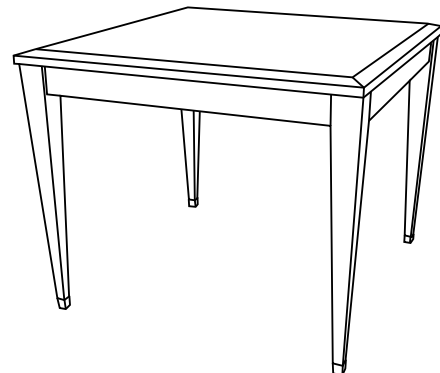

Durable Fine Furniture®, Inc.

---

S O H O

*Night stand with drawer and sabots. Standard sizes only.*

ITEM	W	D	H
80-565-NS	24	18	28
80-567-NS	28	20	28

*Round end table with sabots*  
80-530-RET 24 x 23

*Rounded coffee table with sabots*  
80-540-RCT 36 x 18  
80-542-RCT 42 x 18

*End table with sabots*  
80-550-ET 24 x 24 x 23

*Coffee table with sabots*  
80-560-CT 42 x 24 x 20  
80-562-CT 50 x 30 x 20

*End table with drawer and sabots*  
80-570-ET 24 x 24 x 26  
80-572-ET 30 x 30 x 26

*Dining table with sabots*  
80-575-DT 72 x 42 x 30  
80-577-DT 84 x 42 x 30

*Console with sabots*  
80-580-C 60 x 18 x 32  
80-582-C 72 x 20 x 32

*Game table with sabots*  
80-585-GT 36 x 36 x 29  
80-587-GT 42 x 42 x 29