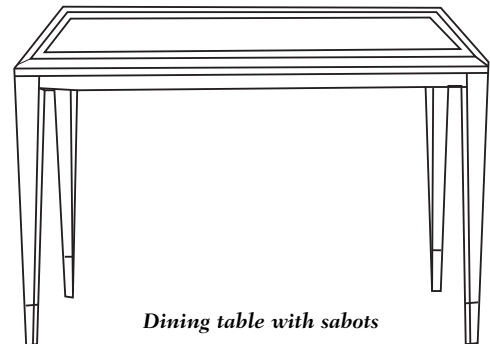

Durable Fine Furniture®, Inc.

---

S O H O

*Night stand with drawer and sabots. Standard sizes only.*

ITEM	W	D	H
80-565-NS	24	18	28
80-567-NS	28	20	28

*Round end table with sabots*  
80-530-RET 24 x 23

*Rounded coffee table with sabots*  
80-540-RCT 36 x 18  
80-542-RCT 42 x 18

*End table with sabots*  
80-550-ET 24 x 24 x 23

*Coffee table with sabots*  
80-560-CT 42 x 24 x 20  
80-562-CT 50 x 30 x 20

*End table with drawer and sabots*  
80-570-ET 24 x 24 x 26  
80-572-ET 30 x 30 x 26

*Dining table with sabots*  
80-575-DT 72 x 42 x 30  
80-577-DT 84 x 42 x 30

*Console with sabots*  
80-580-C 60 x 18 x 32  
80-582-C 72 x 20 x 32

*Game table with sabots*  
80-585-GT 36 x 36 x 29  
80-587-GT 42 x 42 x 29