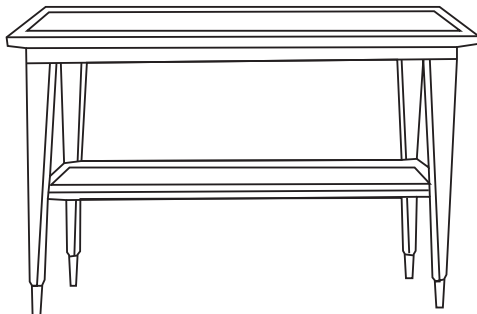

Durable Fine Furniture®, Inc.

---

S O H O

*Night stand with drawer and sabots. Standard sizes only.*

ITEM	W	D	H
80-565-NS	24	18	28
80-567-NS	28	20	28

*Round end table with sabots*  
80-530-RET 24 x 23

*Rounded coffee table with sabots*  
80-540-RCT 36 x 18  
80-542-RCT 42 x 18

*End table with sabots*  
80-550-ET 24 x 24 x 23

*Coffee table with sabots*  
80-560-CT 42 x 24 x 20  
80-562-CT 50 x 30 x 20

*End table with drawer and sabots*  
80-570-ET 24 x 24 x 26  
80-572-ET 30 x 30 x 26

*Dining table with sabots*  
80-575-DT 72 x 42 x 30  
80-577-DT 84 x 42 x 30

*Console with sabots*  
80-580-C 60 x 18 x 32  
80-582-C 72 x 20 x 32

*Game table with sabots*  
80-585-GT 36 x 36 x 29  
80-587-GT 42 x 42 x 29