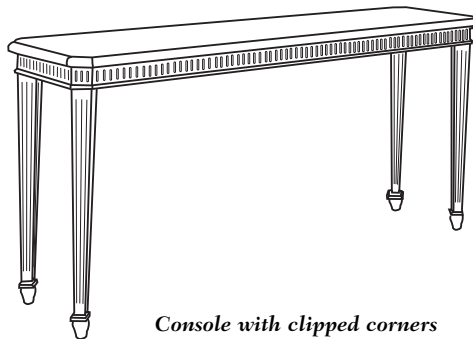

Durable Fine Furniture®, Inc.

S A N M A R I N O

End table with clipped corners. Standard size only.

ITEM	W	D	H
80-115-ET	24	18	24

Chest of drawers with clipped corners
80-100-CD 34 x 18 x 32

Coffee table with clipped corners
80-110-CT 48 x 24 x 18
80-112-CT 60 x 30 x 18*
*limited stock

Console with clipped corners
80-120-C 60 x 16 x 32
80-122-C 72 x 18 x 32