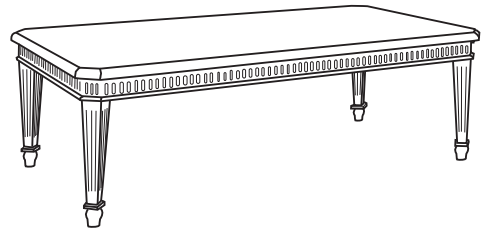

Durable Fine Furniture®, Inc.

S A N M A R I N O

End table with clipped corners. Standard size only.

ITEM	W	D	H
80-115-ET	24	18	24

Chest of drawers with clipped corners
80-100-CD 34 x 18 x 32

Coffee table with clipped corners
80-110-CT 48 x 24 x 18
80-112-CT 60 x 30 x 18*
*limited stock

Console with clipped corners
80-120-C 60 x 16 x 32
80-122-C 72 x 18 x 32