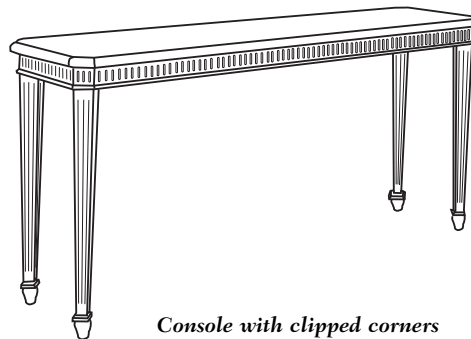

Durable Fine Furniture®, Inc.

S A N M A R I N O

Console with clipped corners. Standard sizes only.

ITEM	W	D	H
80-120-C	60	16	32
80-122-C	72	18	32

SAN MARINO

Chest of drawers with clipped corners
80-100-CD 34 x 18 x 32

Coffee table with clipped corners
80-110-CT 48 x 24 x 18
80-112-CT 60 x 30 x 18*
*limited stock

Console with clipped corners
80-120-C 60 x 16 x 32
80-122-C 72 x 18 x 32