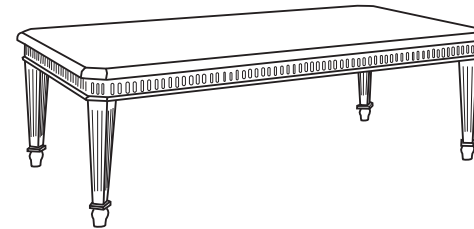

Durable Fine Furniture®, Inc.

S A N M A R I N O

Console with clipped corners. Standard sizes only.

ITEM	W	D	H
80-120-C	60	16	32
80-122-C	72	18	32

SAN MARINO

Chest of drawers with clipped corners
80-100-CD 34 x 18 x 32

Coffee table with clipped corners
80-110-CT 48 x 24 x 18
80-112-CT 60 x 30 x 18*
*limited stock

Console with clipped corners
80-120-C 60 x 16 x 32
80-122-C 72 x 18 x 32