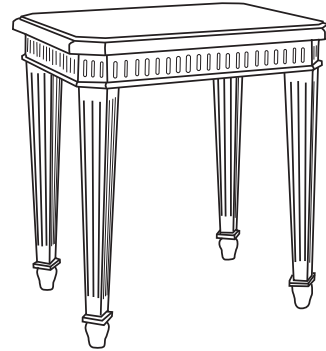

Durable Fine Furniture®, Inc.

S A N M A R I N O

Chest of drawers with clipped corners. Standard size only.

ITEM	W	D	H
80-100-CD	34	18	32

Coffee table with clipped corners

80-110-CT 48 x 24 x 18

80-112-CT 60 x 30 x 18*

*limited stock

End table with clipped corners

80-115-ET 24 x 18 x 24

Console with clipped corners

80-120-C 60 x 16 x 32

80-122-C 72 x 18 x 32