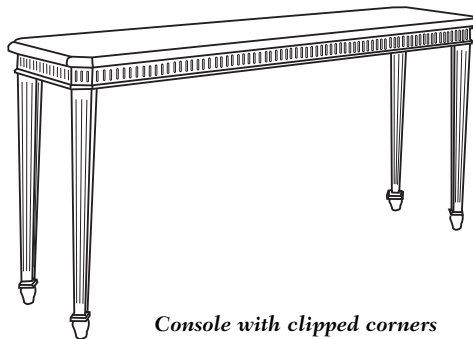

Durable Fine Furniture®, Inc.

S A N M A R I N O

Chest of drawers with clipped corners. Standard size only.

ITEM	W	D	H
80-100-CD	34	18	32

Coffee table with clipped corners

80-110-CT 48 x 24 x 18

80-112-CT 60 x 30 x 18*

*limited stock

End table with clipped corners

80-115-ET 24 x 18 x 24

Console with clipped corners

80-120-C 60 x 16 x 32

80-122-C 72 x 18 x 32