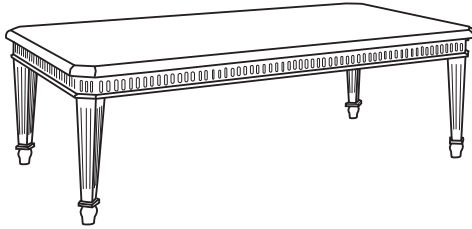

Durable Fine Furniture®, Inc.

S A N M A R I N O

Chest of drawers with clipped corners. Standard size only.

ITEM	W	D	H
80-100-CD	34	18	32

Coffee table with clipped corners

80-110-CT 48 x 24 x 18

80-112-CT 60 x 30 x 18*

*limited stock

End table with clipped corners

80-115-ET 24 x 18 x 24

Console with clipped corners

80-120-C 60 x 16 x 32

80-122-C 72 x 18 x 32