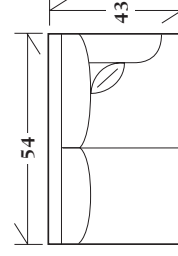

Duralee Fine Furniture®, Inc.

L I V E R P O O L

Box back pillow, weltless, with a 20 x 20 pillow and legs

ITEM	W	D	H	SW	SD	SH	AH
30-450	36	43	38	24	24	20	23

LIVERPOOL

10-450 - Sofa
Box back with 2 throw pillows (20 x 20), concealed welts and legs
 10-450-60 60 x 43 x 38 SW: 48 SD: 24 SH: 20 AH: 23
 10-450-84 84 x 43 x 38 SW: 72 SD: 24 SH: 20 AH: 23
 10-450-96 96 x 43 x 38 SW: 84 SD: 24 SH: 20 AH: 23

30-450 - Lounge chair
Box back pillow, weltless, with a 20 x 20 pillow and legs
 36 x 43 x 38 SW: 24 SD: 24 SH: 20 AH: 23

30-451 - Ottoman
 weltless
 30 x 21 x 19
Matches lounge chair
 30-450

SECTIONALS

20-450 - Box back pillows with 20 x 20 pillows (1 per arm), concealed welts and legs. (Sleepers Not Available)
 See Price List for Additional Configurations

Wedge
 52 x 52 x 38
 SW: 48 SD: 24 SH: 20

Corner
 43 x 43 x 38
 SW: 24 SD: 24 SH: 20

Left or right arm facing sofa
 78 x 43 x 38
 SW: 72 SD: 24 SH: 20 AH: 23

Left or right arm facing loveseat
 54 x 43 x 38
 SW: 48 SD: 24 SH: 20 AH: 23

Left or right arm facing chaise
 30 x 70 x 38
 SW: 24 SD: 55 SH: 20 AH: 23