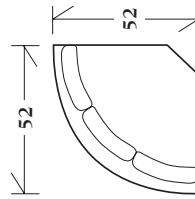

Duralee Fine Furniture®, Inc.

L I V E R P O O L

Box back pillow, weltless, with a 20 x 20 pillow and legs

ITEM	W	D	H	SW	SD	SH	AH
30-450	36	43	38	24	24	20	23

LIVERPOOL

10-450 - Sofa
Box back with 2 throw pillows (20 x 20), concealed welts and legs
 10-450-60 60 x 43 x 38 SW: 48 SD: 24 SH: 20 AH: 23
 10-450-84 84 x 43 x 38 SW: 72 SD: 24 SH: 20 AH: 23
 10-450-96 96 x 43 x 38 SW: 84 SD: 24 SH: 20 AH: 23

30-450 - Lounge chair
Box back pillow, weltless, with a 20 x 20 pillow and legs
 36 x 43 x 38 SW: 24 SD: 24 SH: 20 AH: 23

30-451 - Ottoman
 weltless
 30 x 21 x 19
Matches lounge chair
 30-450

SECTIONALS

20-450 - Box back pillows with 20 x 20 pillows (1 per arm), concealed welts and legs. (Sleepers Not Available)
 See Price List for Additional Configurations

Wedge
 52 x 52 x 38
 SW: 48 SD: 24 SH: 20

Corner
 43 x 43 x 38
 SW: 24 SD: 24 SH: 20

Left or right arm facing sofa
 78 x 43 x 38
 SW: 72 SD: 24 SH: 20 AH: 23

Left or right arm facing loveseat
 54 x 43 x 38
 SW: 48 SD: 24 SH: 20 AH: 23

Left or right arm facing chaise
 30 x 70 x 38
 SW: 24 SD: 55 SH: 20 AH: 23