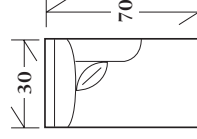

30-450 - Lounge chair
Box back pillow, weltless, with a 20 x 20 pillow and legs
 36 x 43 x 38 SW: 24 SD: 24 SH: 20 AH: 23

30-451 - Ottoman
 weltless
 30 x 21 x 19
Matches lounge chair
 30-450

SECTIONALS

20-450 - Box back pillows with 20 x 20 pillows (1 per arm), concealed welts and legs. (Sleepers Not Available)
 See Price List for Additional Configurations

Wedge
 52 x 52 x 38
 SW: 48 SD: 24 SH: 20

Corner
 43 x 43 x 38
 SW: 24 SD: 24 SH: 20

Left or right arm facing sofa
 78 x 43 x 38
 SW: 72 SD: 24 SH: 20 AH: 23

Left or right arm facing loveseat
 54 x 43 x 38
 SW: 48 SD: 24 SH: 20 AH: 23

Left or right arm facing chaise
 30 x 70 x 38
 SW: 24 SD: 55 SH: 20 AH: 23