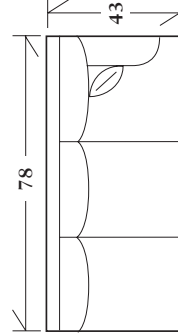

Duralee Fine Furniture®, Inc.

L I V E R P O O L

Box back pillow, weltless, with a 20 x 20 pillow and legs

ITEM	W	D	H	SW	SD	SH	AH
30-450	36	43	38	24	24	20	23

LIVERPOOL

10-450 - Sofa
Box back with 2 throw pillows (20 x 20), concealed welts and legs
 10-450-60 60 x 43 x 38 SW: 48 SD: 24 SH: 20 AH: 23
 10-450-84 84 x 43 x 38 SW: 72 SD: 24 SH: 20 AH: 23
 10-450-96 96 x 43 x 38 SW: 84 SD: 24 SH: 20 AH: 23

30-450 - Lounge chair
Box back pillow, weltless, with a 20 x 20 pillow and legs
 36 x 43 x 38 SW: 24 SD: 24 SH: 20 AH: 23

30-451 - Ottoman
 weltless
 30 x 21 x 19
Matches lounge chair
 30-450

SECTIONALS

20-450 - Box back pillows with 20 x 20 pillows (1 per arm), concealed welts and legs. (Sleepers Not Available)
 See Price List for Additional Configurations

Wedge
 52 x 52 x 38
 SW: 48 SD: 24 SH: 20

Corner
 43 x 43 x 38
 SW: 24 SD: 24 SH: 20

Left or right arm facing sofa
 78 x 43 x 38
 SW: 72 SD: 24 SH: 20 AH: 23

Left or right arm facing loveseat
 54 x 43 x 38
 SW: 48 SD: 24 SH: 20 AH: 23

Left or right arm facing chaise
 30 x 70 x 38
 SW: 24 SD: 55 SH: 20 AH: 23