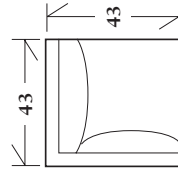

Duralee Fine Furniture®, Inc.

L I V E R P O O L

Box back pillow, weltless, with a 20 x 20 pillow and legs

ITEM	W	D	H	SW	SD	SH	AH
30-450	36	43	38	24	24	20	23

LIVERPOOL

10-450 - Sofa
Box back with 2 throw pillows (20 x 20), concealed welts and legs
 10-450-60 60 x 43 x 38 SW: 48 SD: 24 SH: 20 AH: 23
 10-450-84 84 x 43 x 38 SW: 72 SD: 24 SH: 20 AH: 23
 10-450-96 96 x 43 x 38 SW: 84 SD: 24 SH: 20 AH: 23

30-450 - Lounge chair
Box back pillow, weltless, with a 20 x 20 pillow and legs
 36 x 43 x 38 SW: 24 SD: 24 SH: 20 AH: 23

30-451 - Ottoman
 weltless
 30 x 21 x 19
Matches lounge chair
 30-450

SECTIONALS

20-450 - Box back pillows with 20 x 20 pillows (1 per arm), concealed welts and legs. (Sleepers Not Available)
 See Price List for Additional Configurations

Wedge
 52 x 52 x 38
 SW: 48 SD: 24 SH: 20

Corner
 43 x 43 x 38
 SW: 24 SD: 24 SH: 20

Left or right arm facing sofa
 78 x 43 x 38
 SW: 72 SD: 24 SH: 20 AH: 23

Left or right arm facing loveseat
 54 x 43 x 38
 SW: 48 SD: 24 SH: 20 AH: 23

Left or right arm facing chaise
 30 x 70 x 38
 SW: 24 SD: 55 SH: 20 AH: 23