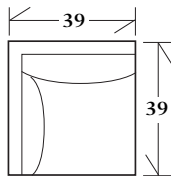

10-310 - Sofa
Box back pillows with banded base and legs

10-310-60	60 x 39 x 37	SW: 48	SD: 23	SH: 20	AH: 22.5
10-310-72	72 x 39 x 37	SW: 60	SD: 23	SH: 20	AH: 22.5
10-310-84	84 x 39 x 37	SW: 72	SD: 23	SH: 20	AH: 22.5
10-310-96	96 x 39 x 37	SW: 84	SD: 23	SH: 20	AH: 22.5

10-319 - Sleeper
Box back pillows with banded base and legs

10-319-72 - Full	72 x 39 x 37	SW: 60	SD: 23	SH: 20	AH: 22.5
10-319-84 - Queen	84 x 39 x 37	SW: 72	SD: 23	SH: 20	AH: 22.5

PREMIUM FILL RECOMMENDED

SECTIONALS

20-310 - (Sleeper available: Full or Queen) Box back pillows with banded base and legs
See Price List for Additional Configurations

Wedge
51 x 51 x 37
SW: 48 SD: 23 SH: 19

Corner
39 x 39 x 37
SW: 23 SD: 23 SH: 19

Left or right arm facing sofa
78 x 39 x 37
SW: 73 SD: 23 SH: 19 AH: 22.5

Left or right arm facing loveseat
54 x 39 x 37
SW: 49 SD: 23 SH: 19 AH: 22.5

Left or right arm facing chaise
30 x 70 x 37
SW: 25 SD: 54 SH: 19 AH: 22.5