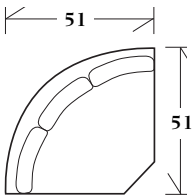

10-310 - Sofa
Box back pillows with banded base and legs

10-310-60	60 x 39 x 37	SW: 48	SD: 23	SH: 20	AH: 22.5
10-310-72	72 x 39 x 37	SW: 60	SD: 23	SH: 20	AH: 22.5
10-310-84	84 x 39 x 37	SW: 72	SD: 23	SH: 20	AH: 22.5
10-310-96	96 x 39 x 37	SW: 84	SD: 23	SH: 20	AH: 22.5

10-319 - Sleeper
Box back pillows with banded base and legs

10-319-72 - Full	72 x 39 x 37	SW: 60	SD: 23	SH: 20	AH: 22.5
10-319-84 - Queen	84 x 39 x 37	SW: 72	SD: 23	SH: 20	AH: 22.5

PREMIUM FILL RECOMMENDED

SECTIONALS

20-310 - (Sleeper available: Full or Queen) Box back pillows with banded base and legs
See Price List for Additional Configurations

Wedge
51 x 51 x 37
SW: 48 SD: 23 SH: 19

Corner
39 x 39 x 37
SW: 23 SD: 23 SH: 19

Left or right arm facing sofa
78 x 39 x 37
SW: 73 SD: 23 SH: 19 AH: 22.5

Left or right arm facing loveseat
54 x 39 x 37
SW: 49 SD: 23 SH: 19 AH: 22.5

Left or right arm facing chaise
30 x 70 x 37
SW: 25 SD: 54 SH: 19 AH: 22.5