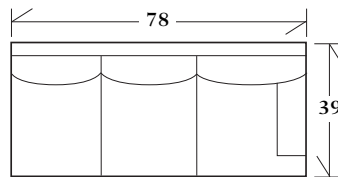

10-319 - Sleeper
Box back pillows with banded base and legs

10-319-72 - Full	72 x 39 x 37	SW: 60	SD: 23	SH: 20	AH: 22.5
10-319-84 - Queen	84 x 39 x 37	SW: 72	SD: 23	SH: 20	AH: 22.5

PREMIUM FILL RECOMMENDED

SECTIONALS

20-310 - (Sleeper available: Full or Queen) Box back pillows with banded base and legs
See Price List for Additional Configurations

Wedge
51 x 51 x 37
SW: 48 SD: 23 SH: 19

Corner
39 x 39 x 37
SW: 23 SD: 23 SH: 19

Left or right arm facing sofa
78 x 39 x 37
SW: 73 SD: 23 SH: 19 AH: 22.5

Left or right arm facing loveseat
54 x 39 x 37
SW: 49 SD: 23 SH: 19 AH: 22.5

Left or right arm facing chaise
30 x 70 x 37
SW: 25 SD: 54 SH: 19 AH: 22.5