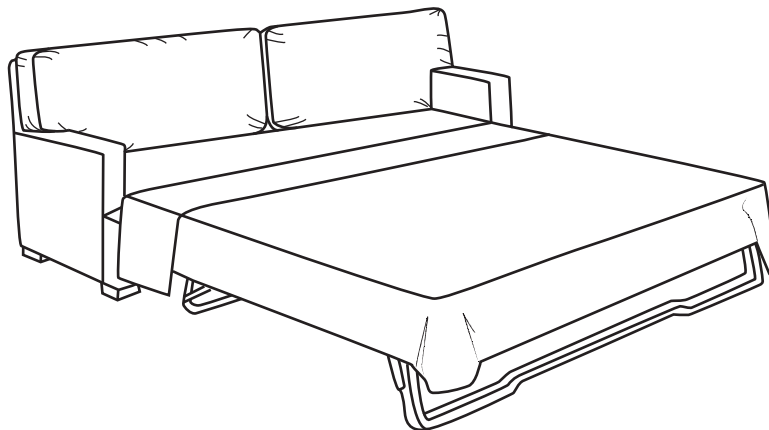

Duralee Fine Furniture[®], Inc.

C O L U M B I A

Box back pillow with banded base and legs

ITEM	W	D	H	SW	SD	SH	AH
30-210	34	39	37	22	23	19	22.5

COLUMBIA

30-211 - Ottoman with banded base
32 x 24 x 18
Matches lounge chair
30-210

10-310 - Sofa
Box back pillows with banded base and legs

10-310-60	60 x 39 x 37	SW: 48	SD: 23	SH: 20	AH: 22.5
10-310-72	72 x 39 x 37	SW: 60	SD: 23	SH: 20	AH: 22.5
10-310-84	84 x 39 x 37	SW: 72	SD: 23	SH: 20	AH: 22.5
10-310-96	96 x 39 x 37	SW: 84	SD: 23	SH: 20	AH: 22.5

10-319 - Sleeper
Box back pillows with banded base and legs

10-319-72 - Full	72 x 39 x 37	SW: 60	SD: 23	SH: 20	AH: 22.5
10-319-84 - Queen	84 x 39 x 37	SW: 72	SD: 23	SH: 20	AH: 22.5

PREMIUM FILL RECOMMENDED

Left or right arm facing sofa
78 x 39 x 37
SW: 73 SD: 23 SH: 19 AH: 22.5

Left or right arm facing loveseat
54 x 39 x 37
SW: 49 SD: 23 SH: 19 AH: 22.5

Left or right arm facing chaise
30 x 70 x 37
SW: 25 SD: 54 SH: 19 AH: 22.5