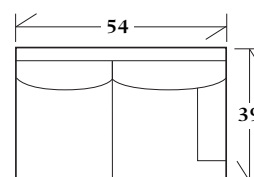

10-319 - Sleeper
Box back pillows with banded base and legs

10-319-72 - Full	72 x 39 x 37	SW: 60	SD: 23	SH: 20	AH: 22.5
10-319-84 - Queen	84 x 39 x 37	SW: 72	SD: 23	SH: 20	AH: 22.5

PREMIUM FILL RECOMMENDED

SECTIONALS

20-310 - (Sleeper available: Full or Queen) Box back pillows with banded base and legs
See Price List for Additional Configurations

Wedge
51 x 51 x 37
SW: 48 SD: 23 SH: 19

Corner
39 x 39 x 37
SW: 23 SD: 23 SH: 19

Left or right arm facing sofa
78 x 39 x 37
SW: 73 SD: 23 SH: 19 AH: 22.5

Left or right arm facing loveseat
54 x 39 x 37
SW: 49 SD: 23 SH: 19 AH: 22.5

Left or right arm facing chaise
30 x 70 x 37
SW: 25 SD: 54 SH: 19 AH: 22.5