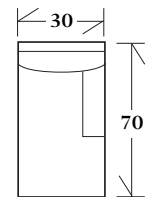

10-319 - Sleeper
Box back pillows with banded base and legs

10-319-72 - Full	72 x 39 x 37	SW: 60	SD: 23	SH: 20	AH: 22.5
10-319-84 - Queen	84 x 39 x 37	SW: 72	SD: 23	SH: 20	AH: 22.5

PREMIUM FILL RECOMMENDED

SECTIONALS

20-310 - (Sleeper available: Full or Queen) Box back pillows with banded base and legs
See Price List for Additional Configurations

Wedge
51 x 51 x 37
SW: 48 SD: 23 SH: 19

Corner
39 x 39 x 37
SW: 23 SD: 23 SH: 19

Left or right arm facing sofa
78 x 39 x 37
SW: 73 SD: 23 SH: 19 AH: 22.5

Left or right arm facing loveseat
54 x 39 x 37
SW: 49 SD: 23 SH: 19 AH: 22.5

Left or right arm facing chaise
30 x 70 x 37
SW: 25 SD: 54 SH: 19 AH: 22.5