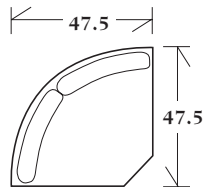

30-228 - Ottoman
30 x 20 x 19

Matches lounge chair
30-227

*** 40-125 - Day bed**
Wood base with 2 bolsters
36 x 78 x 25 SD: 63 SH: 24 AH: 28

*** 40-126 - Day bed**
with 2 bolsters and legs
36 x 78 x 25 SD: 63 SH: 24 AH: 28

30-220 - Lounge chair
Tight back with legs

35 x 37 x 34 SW: 21 SD: 21 SH: 20 AH: 26

Large ottoman
Exposed wood base and welt

50-320 48 x 24 x 19
* 50-321 60 x 24 x 19

Large ottoman
Welts and legs

50-322 48 x 24 x 19
* 50-323 60 x 24 x 19

50-325 - Bench
Welts with legs

60 x 24 x 25 SW: 46 SD: 24 SH: 20 AH: 25

50-325 - Bench
Welts with legs

60 x 24 x 25 SW: 46 SD: 24 SH: 20 AH: 25

SECTIONALS

20-320 - (Sleeper not available) Tight back with #6 legs - See Price List for Additional Configurations

Wedge
47.5 x 47.5 x 34
SH: 20 SD: 22

Corner
39 x 39 x 34
SH: 20 SD: 22

Left or right arm facing sofa
77.5 x 39 x 34
SW: 71 SD: 22 SH: 20 AH: 26

Left or right arm facing loveseat
54 x 39 x 34
SW: 47 SD: 22 SH: 20 AH: 26