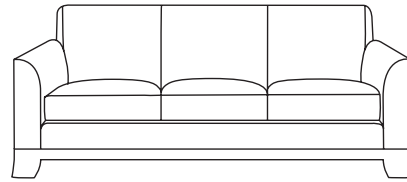

Duralee Fine Furniture®, Inc.

B R U N S W I C K

Armless lounge chair with wood base

ITEM	W	D	H	SD	SH
30-325	24	32	34	22	20

BRUNSWICK

10-320 - Sofa
Tight back with legs

10-320-60 60 x 39 x 34 SW: 46 SD: 22 SH: 20 AH: 26
 10-320-72 72 x 39 x 34 SW: 58 SD: 22 SH: 20 AH: 26
 10-320-84 84 x 39 x 34 SW: 70 SD: 22 SH: 20 AH: 26
 10-320-96 96 x 39 x 34 SW: 82 SD: 22 SH: 20 AH: 26

10-327 - Sofa
Tight back with wood base

10-327-60 60 x 39 x 34 SW: 46 SD: 22 SH: 20 AH: 26
 10-327-72 72 x 39 x 34 SW: 58 SD: 22 SH: 20 AH: 26
 10-327-84 84 x 39 x 34 SW: 70 SD: 22 SH: 20 AH: 26
 10-327-96 96 x 39 x 34 SW: 82 SD: 22 SH: 20 AH: 26

10-329 - Sleeper
Tight back with legs

10-329-72 - Full 72 x 39 x 34 SW: 58 SD: 22 SH: 20 AH: 26
 10-329-84 - Queen 84 x 39 x 34 SW: 70 SD: 22 SH: 20 AH: 26
PREMIUM FILL RECOMMENDED

30-325 - Lounge chair
Armless with wood base

Wedge
47.5 x 47.5 x 34
SH: 20 SD: 22

Corner
39 x 39 x 34
SH: 20 SD: 22

Left or right arm facing sofa
77.5 x 39 x 34
SW: 71 SD: 22 SH: 20 AH: 26

Left or right arm facing loveseat
54 x 39 x 34
SW: 47 SD: 22 SH: 20 AH: 26