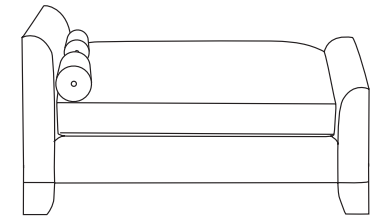

Duralee Fine Furniture®, Inc.

B R U N S W I C K

Armless lounge chair with wood base

ITEM	W	D	H	SD	SH
30-325	24	32	34	22	20

BRUNSWICK

10-320 - Sofa
Tight back with legs

10-320-60 60 x 39 x 34 SW: 46 SD: 22 SH: 20 AH: 26
 10-320-72 72 x 39 x 34 SW: 58 SD: 22 SH: 20 AH: 26
 10-320-84 84 x 39 x 34 SW: 70 SD: 22 SH: 20 AH: 26
 10-320-96 96 x 39 x 34 SW: 82 SD: 22 SH: 20 AH: 26

10-329 - Sleeper
Tight back with legs

10-329-72 - Full 72 x 39 x 34 SW: 58 SD: 22 SH: 20 AH: 26
 10-329-84 - Queen 84 x 39 x 34 SW: 70 SD: 22 SH: 20 AH: 26
PREMIUM FILL RECOMMENDED

30-325 - Lounge chair
Armless with wood base

24 x 32 x 34 SD: 22 SH: 20

10-323 - Chaise
Chaise with arms, tight back and legs

36 x 70 x 34 SW: 22 SD: 49 SH: 20 AH: 26

30-221 - Ottoman
30 x 20 x 19

Matches lounge chair
30-220

30-227 - Lounge chair
Tight back with wood base
35 x 37 x 34
SW: 21 SD: 21 SH: 20 AH: 26

30-228 - Ottoman
30 x 20 x 19

Matches lounge chair
30-227

*** 40-125 - Day bed**
Wood base with 2 bolsters
36 x 78 x 25 SD: 63 SH: 24 AH: 28

*** 40-126 - Day bed**
with 2 bolsters and legs
36 x 78 x 25 SD: 63 SH: 24 AH: 28