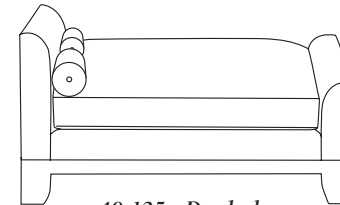

10-329 - Sleeper
Tight back with legs

10-329-72 - Full 72 x 39 x 34 SW: 58 SD: 22 SH: 20 AH: 26
 10-329-84 - Queen 84 x 39 x 34 SW: 70 SD: 22 SH: 20 AH: 26
PREMIUM FILL RECOMMENDED

30-325 - Lounge chair
Armless with wood base

24 x 32 x 34 SD: 22 SH: 20

10-323 - Chaise
Chaise with arms, tight back and legs

36 x 70 x 34 SW: 22 SD: 49 SH: 20 AH: 26

30-221 - Ottoman
30 x 20 x 19

Matches lounge chair
30-220

30-227 - Lounge chair
Tight back with wood base
35 x 37 x 34
SW: 21 SD: 21 SH: 20 AH: 26

30-228 - Ottoman
30 x 20 x 19

Matches lounge chair
30-227

*** 40-125 - Day bed**
Wood base with 2 bolsters
36 x 78 x 25 SD: 63 SH: 24 AH: 28

*** 40-126 - Day bed**
with 2 bolsters and legs
36 x 78 x 25 SD: 63 SH: 24 AH: 28