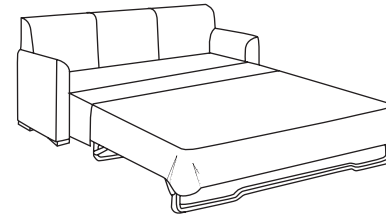

Duralee Fine Furniture®, Inc.

B R U N S W I C K

Armless lounge chair with wood base

ITEM	W	D	H	SD	SH
30-325	24	32	34	22	20

BRUNSWICK

10-320 - Sofa
Tight back with legs

10-320-60 60 x 39 x 34 SW: 46 SD: 22 SH: 20 AH: 26
 10-320-72 72 x 39 x 34 SW: 58 SD: 22 SH: 20 AH: 26
 10-320-84 84 x 39 x 34 SW: 70 SD: 22 SH: 20 AH: 26
 10-320-96 96 x 39 x 34 SW: 82 SD: 22 SH: 20 AH: 26

10-327 - Sofa
Tight back with wood base

10-327-60 60 x 39 x 34 SW: 46 SD: 22 SH: 20 AH: 26
 10-327-72 72 x 39 x 34 SW: 58 SD: 22 SH: 20 AH: 26
 10-327-84 84 x 39 x 34 SW: 70 SD: 22 SH: 20 AH: 26
 10-327-96 96 x 39 x 34 SW: 82 SD: 22 SH: 20 AH: 26

10-329 - Sleeper
Tight back with legs

10-329-72 - Full 72 x 39 x 34 SW: 58 SD: 22 SH: 20 AH: 26
 10-329-84 - Queen 84 x 39 x 34 SW: 70 SD: 22 SH: 20 AH: 26
PREMIUM FILL RECOMMENDED

30-325 - Lounge chair
Armless with wood base