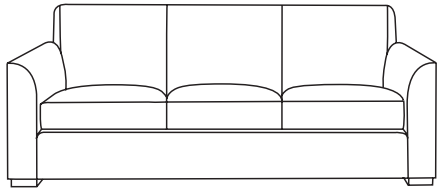

Duralee Fine Furniture®, Inc.

B R U N S W I C K

Armless lounge chair with wood base

ITEM	W	D	H	SD	SH
30-325	24	32	34	22	20

BRUNSWICK

10-320 - Sofa
Tight back with legs

10-320-60 60 x 39 x 34 SW: 46 SD: 22 SH: 20 AH: 26
 10-320-72 72 x 39 x 34 SW: 58 SD: 22 SH: 20 AH: 26
 10-320-84 84 x 39 x 34 SW: 70 SD: 22 SH: 20 AH: 26
 10-320-96 96 x 39 x 34 SW: 82 SD: 22 SH: 20 AH: 26

10-327 - Sofa
Tight back with wood base

10-327-60 60 x 39 x 34 SW: 46 SD: 22 SH: 20 AH: 26
 10-327-72 72 x 39 x 34 SW: 58 SD: 22 SH: 20 AH: 26
 10-327-84 84 x 39 x 34 SW: 70 SD: 22 SH: 20 AH: 26
 10-327-96 96 x 39 x 34 SW: 82 SD: 22 SH: 20 AH: 26

10-329 - Sleeper
Tight back with legs

10-329-72 - Full 72 x 39 x 34 SW: 58 SD: 22 SH: 20 AH: 26
 10-329-84 - Queen 84 x 39 x 34 SW: 70 SD: 22 SH: 20 AH: 26
PREMIUM FILL RECOMMENDED

30-325 - Lounge chair
Armless with wood base

Wedge
47.5 x 47.5 x 34
SH: 20 SD: 22

Corner
39 x 39 x 34
SH: 20 SD: 22

Left or right arm facing sofa
77.5 x 39 x 34
SW: 71 SD: 22 SH: 20 AH: 26

Left or right arm facing loveseat
54 x 39 x 34
SW: 47 SD: 22 SH: 20 AH: 26