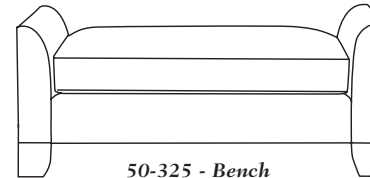

30-228 - Ottoman
30 x 20 x 19

Matches lounge chair
30-227

*** 40-125 - Day bed**
Wood base with 2 bolsters
36 x 78 x 25 SD: 63 SH: 24 AH: 28

*** 40-126 - Day bed**
with 2 bolsters and legs
36 x 78 x 25 SD: 63 SH: 24 AH: 28

30-220 - Lounge chair
Tight back with legs

35 x 37 x 34 SW: 21 SD: 21 SH: 20 AH: 26

Large ottoman
Exposed wood base and welt

50-320 48 x 24 x 19
* 50-321 60 x 24 x 19

Large ottoman
Welts and legs

50-322 48 x 24 x 19
* 50-323 60 x 24 x 19

50-325 - Bench
Welts with legs

60 x 24 x 25 SW: 46 SD: 24 SH: 20 AH: 25

50-325 - Bench
Welts with legs

60 x 24 x 25 SW: 46 SD: 24 SH: 20 AH: 25

SECTIONALS

20-320 - (Sleeper not available) Tight back with #6 legs - See Price List for Additional Configurations