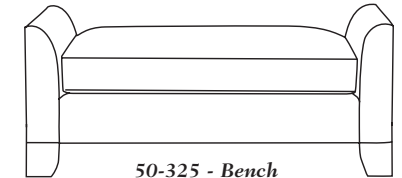

30-228 - Ottoman
30 x 20 x 19

Matches lounge chair
30-227

*** 40-125 - Day bed**
Wood base with 2 bolsters
36 x 78 x 25 SD: 63 SH: 24 AH: 28

*** 40-126 - Day bed**
with 2 bolsters and legs
36 x 78 x 25 SD: 63 SH: 24 AH: 28

30-220 - Lounge chair
Tight back with legs

35 x 37 x 34 SW: 21 SD: 21 SH: 20 AH: 26

Large ottoman
Exposed wood base and welt

50-320 48 x 24 x 19
* 50-321 60 x 24 x 19

Large ottoman
Welts and legs

50-322 48 x 24 x 19
* 50-323 60 x 24 x 19

50-325 - Bench
Welts with legs

60 x 24 x 25 SW: 46 SD: 24 SH: 20 AH: 25

50-325 - Bench
Welts with legs

60 x 24 x 25 SW: 46 SD: 24 SH: 20 AH: 25

SECTIONALS

20-320 - (Sleeper not available) Tight back with #6 legs - See Price List for Additional Configurations

Wedge
47.5 x 47.5 x 34
SH: 20 SD: 22

Corner
39 x 39 x 34
SH: 20 SD: 22

Left or right arm facing sofa
77.5 x 39 x 34
SW: 71 SD: 22 SH: 20 AH: 26

Left or right arm facing loveseat
54 x 39 x 34
SW: 47 SD: 22 SH: 20 AH: 26