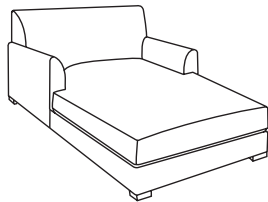

Duralee Fine Furniture®, Inc.

B R U N S W I C K

Armless lounge chair with wood base

ITEM	W	D	H	SD	SH
30-325	24	32	34	22	20

BRUNSWICK

10-320 - Sofa
Tight back with legs

10-320-60 60 x 39 x 34 SW: 46 SD: 22 SH: 20 AH: 26
 10-320-72 72 x 39 x 34 SW: 58 SD: 22 SH: 20 AH: 26
 10-320-84 84 x 39 x 34 SW: 70 SD: 22 SH: 20 AH: 26
 10-320-96 96 x 39 x 34 SW: 82 SD: 22 SH: 20 AH: 26

10-327 - Sofa
Tight back with wood base

10-327-60 60 x 39 x 34 SW: 46 SD: 22 SH: 20 AH: 26
 10-327-72 72 x 39 x 34 SW: 58 SD: 22 SH: 20 AH: 26
 10-327-84 84 x 39 x 34 SW: 70 SD: 22 SH: 20 AH: 26
 10-327-96 96 x 39 x 34 SW: 82 SD: 22 SH: 20 AH: 26

10-329 - Sleeper
Tight back with legs

10-329-72 - Full 72 x 39 x 34 SW: 58 SD: 22 SH: 20 AH: 26
 10-329-84 - Queen 84 x 39 x 34 SW: 70 SD: 22 SH: 20 AH: 26
PREMIUM FILL RECOMMENDED

30-325 - Lounge chair
Armless with wood base

24 x 32 x 34 SD: 22 SH: 20

10-323 - Chaise
Chaise with arms, tight back and legs

36 x 70 x 34 SW: 22 SD: 49 SH: 20 AH: 26

30-221 - Ottoman
30 x 20 x 19

Matches lounge chair
30-220

30-227 - Lounge chair
Tight back with wood base
35 x 37 x 34
SW: 21 SD: 21 SH: 20 AH: 26