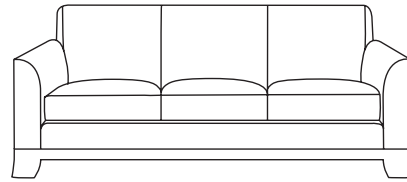

Duralee Fine Furniture®, Inc.

B R U N S W I C K

Tight back with legs

ITEM	W	D	H	SW	SD	SH	AH
30-220	35	37	34	21	21	20	26

BRUNSWICK

10-320 - Sofa
Tight back with legs

10-320-60 60 x 39 x 34 SW: 46 SD: 22 SH: 20 AH: 26
 10-320-72 72 x 39 x 34 SW: 58 SD: 22 SH: 20 AH: 26
 10-320-84 84 x 39 x 34 SW: 70 SD: 22 SH: 20 AH: 26
 10-320-96 96 x 39 x 34 SW: 82 SD: 22 SH: 20 AH: 26

10-327 - Sofa
Tight back with wood base

10-327-60 60 x 39 x 34 SW: 46 SD: 22 SH: 20 AH: 26
 10-327-72 72 x 39 x 34 SW: 58 SD: 22 SH: 20 AH: 26
 10-327-84 84 x 39 x 34 SW: 70 SD: 22 SH: 20 AH: 26
 10-327-96 96 x 39 x 34 SW: 82 SD: 22 SH: 20 AH: 26

10-329 - Sleeper
Tight back with legs

10-329-72 - Full 72 x 39 x 34 SW: 58 SD: 22 SH: 20 AH: 26
 10-329-84 - Queen 84 x 39 x 34 SW: 70 SD: 22 SH: 20 AH: 26
PREMIUM FILL RECOMMENDED

30-325 - Lounge chair
Armless with wood base

Wedge
47.5 x 47.5 x 34
SH: 20 SD: 22

Corner
39 x 39 x 34
SH: 20 SD: 22

Left or right arm facing sofa
77.5 x 39 x 34
SW: 71 SD: 22 SH: 20 AH: 26

Left or right arm facing loveseat
54 x 39 x 34
SW: 47 SD: 22 SH: 20 AH: 26