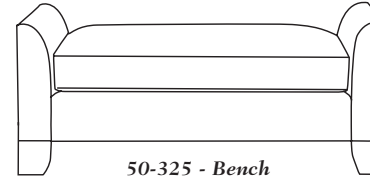

35 x 37 x 34
SW: 21 SD: 21 SH: 20 AH: 26

30-228 - Ottoman
30 x 20 x 19
Matches lounge chair 30-227

*** 40-125 - Day bed**
Wood base with 2 bolsters

36 x 78 x 25 SD: 63 SH: 24 AH: 28

*** 40-126 - Day bed**
with 2 bolsters and legs

36 x 78 x 25 SD: 63 SH: 24 AH: 28

30-220 - Lounge chair
Tight back with legs

35 x 37 x 34 SW: 21 SD: 21 SH: 20 AH: 26

Large ottoman
Exposed wood base and welt

50-320 48 x 24 x 19
* 50-321 60 x 24 x 19

Large ottoman
Welts and legs

50-322 48 x 24 x 19
* 50-323 60 x 24 x 19

50-325 - Bench
Welts with legs

60 x 24 x 25 SW: 46 SD: 24 SH: 20 AH: 25

50-325 - Bench
Welts with legs

60 x 24 x 25 SW: 46 SD: 24 SH: 20 AH: 25

SECTIONALS

20-320 - (Sleeper not available) Tight back with #6 legs - See Price List for Additional Configurations