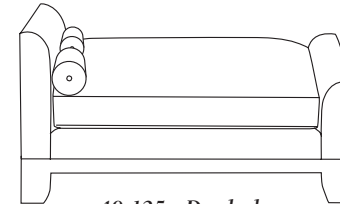

10-329 - Sleeper
Tight back with legs

10-329-72 - Full 72 x 39 x 34 SW: 58 SD: 22 SH: 20 AH: 26
 10-329-84 - Queen 84 x 39 x 34 SW: 70 SD: 22 SH: 20 AH: 26
PREMIUM FILL RECOMMENDED

30-325 - Lounge chair
Armless with wood base

24 x 32 x 34 SD: 22 SH: 20

10-323 - Chaise
Chaise with arms, tight back and legs

36 x 70 x 34 SW: 22 SD: 49 SH: 20 AH: 26

30-221 - Ottoman
30 x 20 x 19
Matches lounge chair 30-220

30-227 - Lounge chair
Tight back with wood base

35 x 37 x 34
SW: 21 SD: 21 SH: 20 AH: 26

30-228 - Ottoman
30 x 20 x 19
Matches lounge chair 30-227

*** 40-125 - Day bed**
Wood base with 2 bolsters

36 x 78 x 25 SD: 63 SH: 24 AH: 28

*** 40-126 - Day bed**
with 2 bolsters and legs