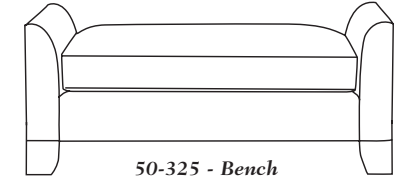

35 x 37 x 34
SW: 21 SD: 21 SH: 20 AH: 26

30-228 - Ottoman
30 x 20 x 19
Matches lounge chair 30-227

*** 40-125 - Day bed**
Wood base with 2 bolsters

36 x 78 x 25 SD: 63 SH: 24 AH: 28

*** 40-126 - Day bed**
with 2 bolsters and legs

36 x 78 x 25 SD: 63 SH: 24 AH: 28

30-220 - Lounge chair
Tight back with legs

35 x 37 x 34 SW: 21 SD: 21 SH: 20 AH: 26

Large ottoman
Exposed wood base and welt

50-320 48 x 24 x 19
* 50-321 60 x 24 x 19

Large ottoman
Welts and legs

50-322 48 x 24 x 19
* 50-323 60 x 24 x 19

50-325 - Bench
Welts with legs

60 x 24 x 25 SW: 46 SD: 24 SH: 20 AH: 25

50-325 - Bench
Welts with legs

60 x 24 x 25 SW: 46 SD: 24 SH: 20 AH: 25

SECTIONALS

20-320 - (Sleeper not available) Tight back with #6 legs - See Price List for Additional Configurations

Wedge
47.5 x 47.5 x 34
SH: 20 SD: 22

Corner
39 x 39 x 34
SH: 20 SD: 22

Left or right arm facing sofa
77.5 x 39 x 34
SW: 71 SD: 22 SH: 20 AH: 26

Left or right arm facing loveseat
54 x 39 x 34
SW: 47 SD: 22 SH: 20 AH: 26