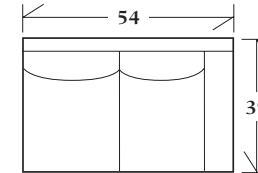

36 x 78 x 25 SD: 63 SH: 24 AH: 28

30-220 - Lounge chair
Tight back with legs

35 x 37 x 34 SW: 21 SD: 21 SH: 20 AH: 26

Large ottoman
Exposed wood base and welt

50-320 48 x 24 x 19
* 50-321 60 x 24 x 19

Large ottoman
Welts and legs

50-322 48 x 24 x 19
* 50-323 60 x 24 x 19

50-325 - Bench
Welts with legs

60 x 24 x 25 SW: 46 SD: 24 SH: 20 AH: 25

50-325 - Bench
Welts with legs

60 x 24 x 25 SW: 46 SD: 24 SH: 20 AH: 25

SECTIONALS

20-320 - (Sleeper not available) Tight back with #6 legs - See Price List for Additional Configurations

Wedge
47.5 x 47.5 x 34
SH: 20 SD: 22

Corner
39 x 39 x 34
SH: 20 SD: 22

Left or right arm facing sofa
77.5 x 39 x 34
SW: 71 SD: 22 SH: 20 AH: 26

Left or right arm facing loveseat
54 x 39 x 34
SW: 47 SD: 22 SH: 20 AH: 26