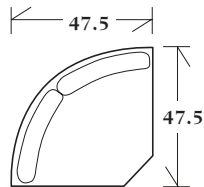

35 x 37 x 34
SW: 21 SD: 21 SH: 20 AH: 26

30-228 - Ottoman
30 x 20 x 19
Matches lounge chair 30-227

*** 40-125 - Day bed**
Wood base with 2 bolsters

36 x 78 x 25 SD: 63 SH: 24 AH: 28

*** 40-126 - Day bed**
with 2 bolsters and legs

36 x 78 x 25 SD: 63 SH: 24 AH: 28

30-220 - Lounge chair
Tight back with legs

35 x 37 x 34 SW: 21 SD: 21 SH: 20 AH: 26

Large ottoman
Exposed wood base and welt

50-320 48 x 24 x 19
* 50-321 60 x 24 x 19

Large ottoman
Welts and legs

50-322 48 x 24 x 19
* 50-323 60 x 24 x 19

50-325 - Bench
Welts with legs

60 x 24 x 25 SW: 46 SD: 24 SH: 20 AH: 25

50-325 - Bench
Welts with legs

60 x 24 x 25 SW: 46 SD: 24 SH: 20 AH: 25

SECTIONALS

20-320 - (Sleeper not available) Tight back with #6 legs - See Price List for Additional Configurations

Wedge
47.5 x 47.5 x 34
SH: 20 SD: 22

Corner
39 x 39 x 34
SH: 20 SD: 22

Left or right arm facing sofa
77.5 x 39 x 34
SW: 71 SD: 22 SH: 20 AH: 26

Left or right arm facing loveseat
54 x 39 x 34
SW: 47 SD: 22 SH: 20 AH: 26