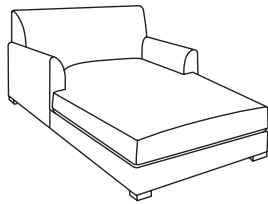

Duralee Fine Furniture®, Inc.

B R U N S W I C K

Tight back with legs

ITEM	W	D	H	SW	SD	SH	AH
30-220	35	37	34	21	21	20	26

BRUNSWICK

10-320 - Sofa
Tight back with legs

10-320-60 60 x 39 x 34 SW: 46 SD: 22 SH: 20 AH: 26
 10-320-72 72 x 39 x 34 SW: 58 SD: 22 SH: 20 AH: 26
 10-320-84 84 x 39 x 34 SW: 70 SD: 22 SH: 20 AH: 26
 10-320-96 96 x 39 x 34 SW: 82 SD: 22 SH: 20 AH: 26

10-327 - Sofa
Tight back with wood base

10-327-60 60 x 39 x 34 SW: 46 SD: 22 SH: 20 AH: 26
 10-327-72 72 x 39 x 34 SW: 58 SD: 22 SH: 20 AH: 26
 10-327-84 84 x 39 x 34 SW: 70 SD: 22 SH: 20 AH: 26
 10-327-96 96 x 39 x 34 SW: 82 SD: 22 SH: 20 AH: 26

10-329 - Sleeper
Tight back with legs

10-329-72 - Full 72 x 39 x 34 SW: 58 SD: 22 SH: 20 AH: 26
 10-329-84 - Queen 84 x 39 x 34 SW: 70 SD: 22 SH: 20 AH: 26
PREMIUM FILL RECOMMENDED

30-325 - Lounge chair
Armless with wood base

24 x 32 x 34 SD: 22 SH: 20

10-323 - Chaise
Chaise with arms, tight back and legs

36 x 70 x 34 SW: 22 SD: 49 SH: 20 AH: 26

30-221 - Ottoman
30 x 20 x 19
Matches lounge chair 30-220

30-227 - Lounge chair
Tight back with wood base