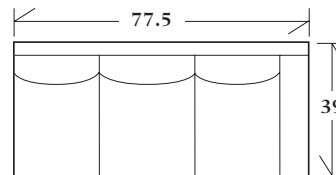

36 x 78 x 25 SD: 63 SH: 24 AH: 28

30-220 - Lounge chair
Tight back with legs

35 x 37 x 34 SW: 21 SD: 21 SH: 20 AH: 26

Large ottoman
Exposed wood base and welt

50-320 48 x 24 x 19
* 50-321 60 x 24 x 19

Large ottoman
Welts and legs

50-322 48 x 24 x 19
* 50-323 60 x 24 x 19

50-325 - Bench
Welts with legs

60 x 24 x 25 SW: 46 SD: 24 SH: 20 AH: 25

50-325 - Bench
Welts with legs

60 x 24 x 25 SW: 46 SD: 24 SH: 20 AH: 25

SECTIONALS

20-320 - (Sleeper not available) Tight back with #6 legs - See Price List for Additional Configurations

Wedge
47.5 x 47.5 x 34
SH: 20 SD: 22

Corner
39 x 39 x 34
SH: 20 SD: 22

Left or right arm facing sofa
77.5 x 39 x 34
SW: 71 SD: 22 SH: 20 AH: 26

Left or right arm facing loveseat
54 x 39 x 34
SW: 47 SD: 22 SH: 20 AH: 26