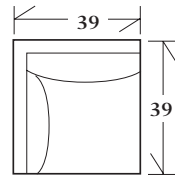

35 x 37 x 34
SW: 21 SD: 21 SH: 20 AH: 26

30-228 - Ottoman
30 x 20 x 19
Matches lounge chair 30-227

*** 40-125 - Day bed**
Wood base with 2 bolsters

36 x 78 x 25 SD: 63 SH: 24 AH: 28

*** 40-126 - Day bed**
with 2 bolsters and legs

36 x 78 x 25 SD: 63 SH: 24 AH: 28

30-220 - Lounge chair
Tight back with legs

35 x 37 x 34 SW: 21 SD: 21 SH: 20 AH: 26

Large ottoman
Exposed wood base and welt

50-320 48 x 24 x 19
* 50-321 60 x 24 x 19

Large ottoman
Welts and legs

50-322 48 x 24 x 19
* 50-323 60 x 24 x 19

50-325 - Bench
Welts with legs

60 x 24 x 25 SW: 46 SD: 24 SH: 20 AH: 25

50-325 - Bench
Welts with legs

60 x 24 x 25 SW: 46 SD: 24 SH: 20 AH: 25

SECTIONALS

20-320 - (Sleeper not available) Tight back with #6 legs - See Price List for Additional Configurations

Wedge
47.5 x 47.5 x 34
SH: 20 SD: 22

Corner
39 x 39 x 34
SH: 20 SD: 22

Left or right arm facing sofa
77.5 x 39 x 34
SW: 71 SD: 22 SH: 20 AH: 26

Left or right arm facing loveseat
54 x 39 x 34
SW: 47 SD: 22 SH: 20 AH: 26