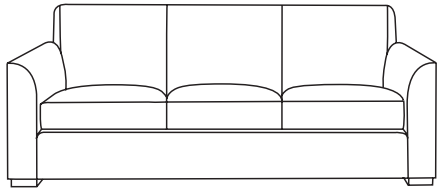

Duralee Fine Furniture®, Inc.

B R U N S W I C K

Tight back with legs

ITEM	W	D	H	SW	SD	SH	AH
30-220	35	37	34	21	21	20	26

BRUNSWICK

10-320 - Sofa
Tight back with legs

10-320-60 60 x 39 x 34 SW: 46 SD: 22 SH: 20 AH: 26
 10-320-72 72 x 39 x 34 SW: 58 SD: 22 SH: 20 AH: 26
 10-320-84 84 x 39 x 34 SW: 70 SD: 22 SH: 20 AH: 26
 10-320-96 96 x 39 x 34 SW: 82 SD: 22 SH: 20 AH: 26

10-327 - Sofa
Tight back with wood base

10-327-60 60 x 39 x 34 SW: 46 SD: 22 SH: 20 AH: 26
 10-327-72 72 x 39 x 34 SW: 58 SD: 22 SH: 20 AH: 26
 10-327-84 84 x 39 x 34 SW: 70 SD: 22 SH: 20 AH: 26
 10-327-96 96 x 39 x 34 SW: 82 SD: 22 SH: 20 AH: 26

10-329 - Sleeper
Tight back with legs

10-329-72 - Full 72 x 39 x 34 SW: 58 SD: 22 SH: 20 AH: 26
 10-329-84 - Queen 84 x 39 x 34 SW: 70 SD: 22 SH: 20 AH: 26
PREMIUM FILL RECOMMENDED

30-325 - Lounge chair
Armless with wood base

Wedge
47.5 x 47.5 x 34
SH: 20 SD: 22

Corner
39 x 39 x 34
SH: 20 SD: 22

Left or right arm facing sofa
77.5 x 39 x 34
SW: 71 SD: 22 SH: 20 AH: 26

Left or right arm facing loveseat
54 x 39 x 34
SW: 47 SD: 22 SH: 20 AH: 26