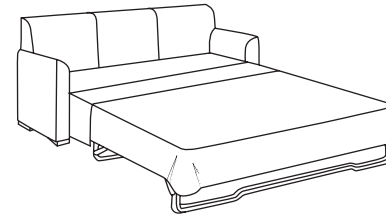

Duralee Fine Furniture®, Inc.

B R U N S W I C K

Tight back with legs

ITEM	W	D	H	SW	SD	SH	AH
30-220	35	37	34	21	21	20	26

BRUNSWICK

10-320 - Sofa
Tight back with legs

10-320-60 60 x 39 x 34 SW: 46 SD: 22 SH: 20 AH: 26
 10-320-72 72 x 39 x 34 SW: 58 SD: 22 SH: 20 AH: 26
 10-320-84 84 x 39 x 34 SW: 70 SD: 22 SH: 20 AH: 26
 10-320-96 96 x 39 x 34 SW: 82 SD: 22 SH: 20 AH: 26

10-327 - Sofa
Tight back with wood base

10-327-60 60 x 39 x 34 SW: 46 SD: 22 SH: 20 AH: 26
 10-327-72 72 x 39 x 34 SW: 58 SD: 22 SH: 20 AH: 26
 10-327-84 84 x 39 x 34 SW: 70 SD: 22 SH: 20 AH: 26
 10-327-96 96 x 39 x 34 SW: 82 SD: 22 SH: 20 AH: 26

10-329 - Sleeper
Tight back with legs

10-329-72 - Full 72 x 39 x 34 SW: 58 SD: 22 SH: 20 AH: 26
 10-329-84 - Queen 84 x 39 x 34 SW: 70 SD: 22 SH: 20 AH: 26
PREMIUM FILL RECOMMENDED

30-325 - Lounge chair
Armless with wood base

24 x 32 x 34 SD: 22 SH: 20

10-323 - Chaise
Chaise with arms, tight back and legs

36 x 70 x 34 SW: 22 SD: 49 SH: 20 AH: 26

30-221 - Ottoman
30 x 20 x 19
Matches lounge chair 30-220

30-227 - Lounge chair
Tight back with wood base