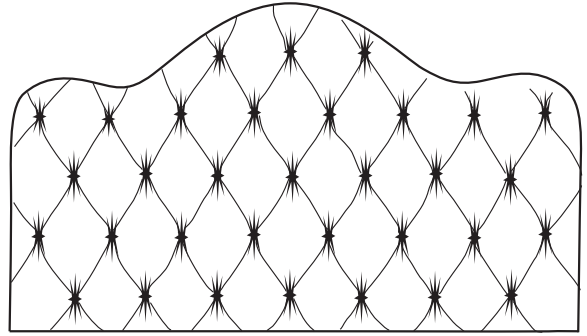

Duralee Fine Furniture®, Inc.

R E G E N C Y

Tufted with border (headboard only - wall mount) - Style #5

ITEM	W	H (Field)	OH
40-700-D-5	58	*48	61
<i>Shown</i> 40-705-Q-5	64	*48	61
40-710-K-5	80	*48	61
40-715-CK-5	76	*48	61

Headboard
Plain with no border (headboard only - wall mount) - Style #1

ITEM	W	H (Field)	OH
40-700-D-1	58	*48	61
40-705-Q-1	64	*48	61
40-710-K-1	80	*48	61
40-715-CK-1	76	*48	61

Headboard
Plain with border (headboard only - wall mount) - Style #2

ITEM	W	H (Field)	OH
40-700-D-2	58	*48	61
40-705-Q-2	64	*48	61
40-710-K-2	80	*48	61
40-715-CK-2	76	*48	61

Headboard
Shirred border (headboard only - wall mount) - Style #3

ITEM	W	H (Field)	OH
40-700-D-3	58	*48	61
40-705-Q-3	64	*48	61
40-710-K-3	80	*48	61
40-715-CK-3	76	*48	61