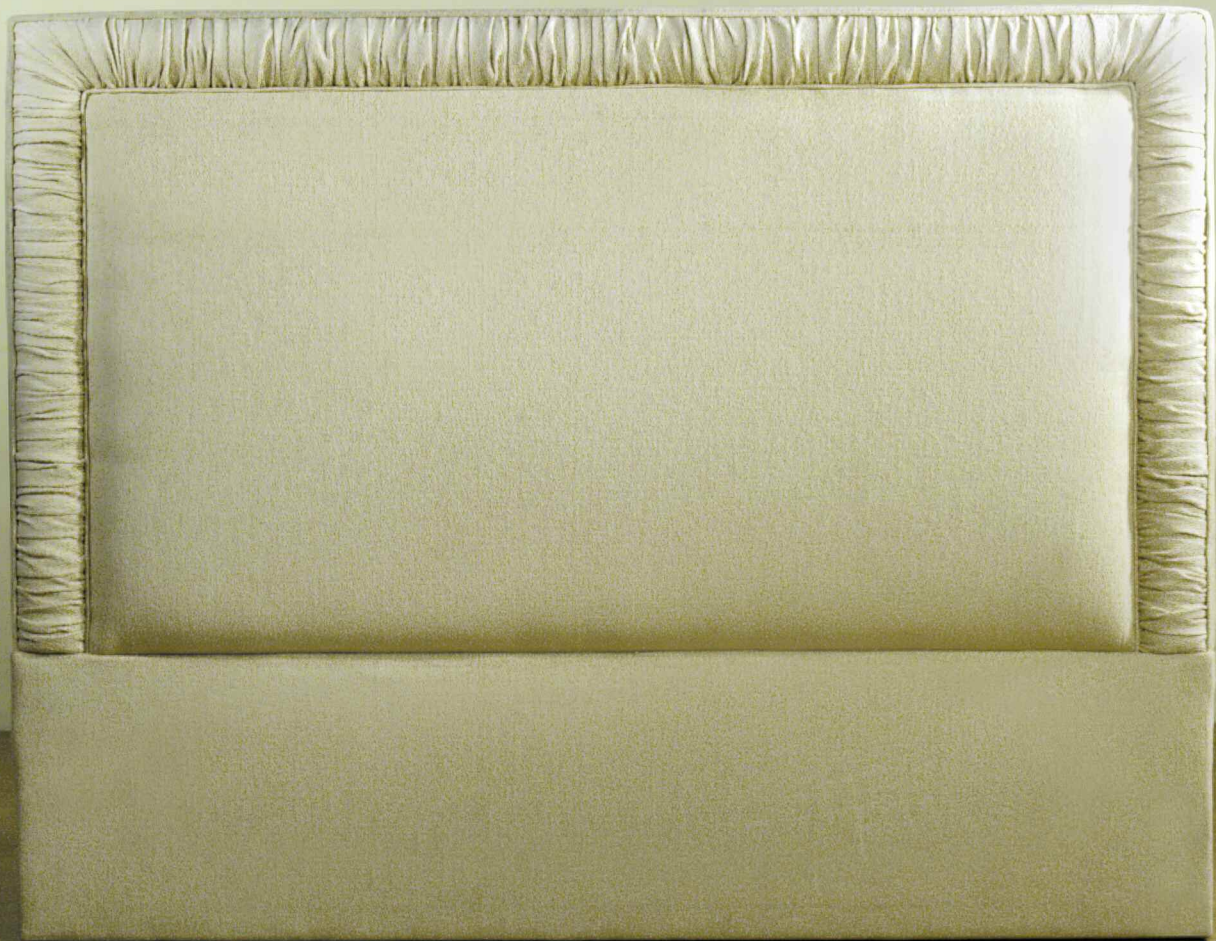

Durable Fine Furniture®, Inc.

P A L A C E

Shirred border (headboard only - wall mount) - Style #3

ITEM	W	H (Field)	OH
40-600-D-3	56.5	*38	53
<i>Shown</i> 40-605-Q-3	62.5	*38	53
40-610-K-3	78.5	*38	53
40-615-CK-3	74.5	*38	53

PALACE

Headboard

Plain with no border (headboard only - wall mount) - Style #1

ITEM	W	H (Field)	OH
40-600-D-1	56.5	*38	53
40-605-Q-1	62.5	*38	53
40-610-K-1	78.5	*38	53
40-615-CK-1	74.5	*38	53

Headboard

Plain with border (headboard only - wall mount) - Style #2

ITEM	W	*H (Field)	OH
40-600-D-2	56.5	*38	53
40-605-Q-2	62.5	*38	53
40-610-K-2	78.5	*38	53
40-615-CK-2	74.5	38	53

Headboard

Tufted with no border (headboard only - wall mount) - Style #4

ITEM	W	H (Field)	OH
40-600-D-4	56.5	*38	53
40-605-Q-4	62.5	*38	53
40-610-K-4	78.5	*38	53
40-615-CK-4	74.5	*38	53

Headboard

Tufted with border (headboard only - wall mount) - Style #5

ITEM	W	H (Field)	OH
40-600-D-5	56.5	*38	53
40-605-Q-5	62.5	*38	53
40-610-K-5	78.5	*38	53
40-615-CK-5	74.5	*38	53

Headboard

Tufted with shirred border (headboard only - wall mount) - Style #6