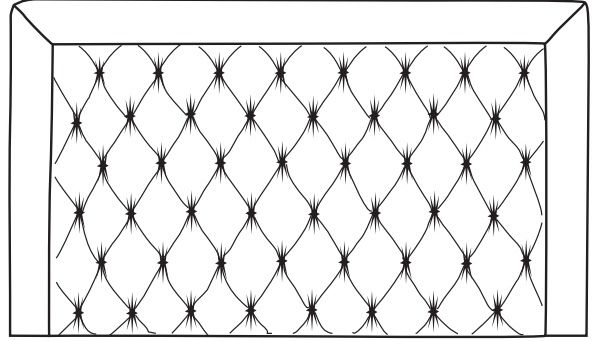

Durable Fine Furniture®, Inc.

P A L A C E

Shirred border (headboard only - wall mount) - Style #3

ITEM	W	H (Field)	OH
40-600-D-3	56.5	*38	53
<i>Shown</i> 40-605-Q-3	62.5	*38	53
40-610-K-3	78.5	*38	53
40-615-CK-3	74.5	*38	53

PALACE

Headboard

Plain with no border (headboard only - wall mount) - Style #1

ITEM	W	H (Field)	OH
40-600-D-1	56.5	*38	53
40-605-Q-1	62.5	*38	53
40-610-K-1	78.5	*38	53
40-615-CK-1	74.5	*38	53

Headboard

Plain with border (headboard only - wall mount) - Style #2

ITEM	W	*H (Field)	OH
40-600-D-2	56.5	*38	53
40-605-Q-2	62.5	*38	53
40-610-K-2	78.5	*38	53
40-615-CK-2	74.5	38	53

Headboard

Tufted with no border (headboard only - wall mount) - Style #4

ITEM	W	H (Field)	OH
40-600-D-4	56.5	*38	53
40-605-Q-4	62.5	*38	53
40-610-K-4	78.5	*38	53
40-615-CK-4	74.5	*38	53

Headboard

Tufted with border (headboard only - wall mount) - Style #5

ITEM	W	H (Field)	OH
40-600-D-5	56.5	*38	53
40-605-Q-5	62.5	*38	53
40-610-K-5	78.5	*38	53
40-615-CK-5	74.5	*38	53

Headboard

Tufted with shirred border (headboard only - wall mount) - Style #6