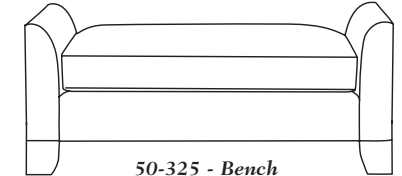

30-228 - Ottoman
30 x 20 x 19
Matches lounge chair
30-227

*** 40-125 - Day bed**
Wood base with 2 bolsters
36 x 78 x 25 SD: 63 SH: 24 AH: 28

*** 40-126 - Day bed**
with 2 bolsters and legs
36 x 78 x 25 SD: 63 SH: 24 AH: 28

30-220 - Lounge chair
Tight back with legs

35 x 37 x 34 SW: 21 SD: 21 SH: 20 AH: 26

Large ottoman
Exposed wood base and welt
50-320 48 x 24 x 19
* 50-321 60 x 24 x 19

Large ottoman
Welts and legs
50-322 48 x 24 x 19
* 50-323 60 x 24 x 19

50-325 - Bench
Welts with legs
60 x 24 x 25 SW: 46 SD: 24 SH: 20 AH: 25

50-325 - Bench
Welts with legs
60 x 24 x 25 SW: 46 SD: 24 SH: 20 AH: 25

SECTIONALS

20-320 - (Sleeper not available) Tight back with #6 legs - See Price List for Additional Configurations