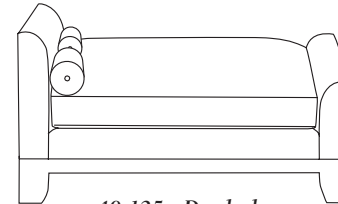

10-329 - Sleeper
Tight back with legs

10-329-72 - Full 72 x 39 x 34 SW: 58 SD: 22 SH: 20 AH: 26
 10-329-84 - Queen 84 x 39 x 34 SW: 70 SD: 22 SH: 20 AH: 26
PREMIUM FILL RECOMMENDED

30-325 - Lounge chair
Armless with wood base

24 x 32 x 34 SD: 22 SH: 20

10-323 - Chaise
Chaise with arms, tight back and legs

36 x 70 x 34 SW: 22 SD: 49 SH: 20 AH: 26

30-221 - Ottoman
30 x 20 x 19
Matches lounge chair
30-220

30-227 - Lounge chair
Tight back with wood base
35 x 37 x 34
SW: 21 SD: 21 SH: 20 AH: 26

30-228 - Ottoman
30 x 20 x 19
Matches lounge chair
30-227

*** 40-125 - Day bed**
Wood base with 2 bolsters
36 x 78 x 25 SD: 63 SH: 24 AH: 28

*** 40-126 - Day bed**
with 2 bolsters and legs
36 x 78 x 25 SD: 63 SH: 24 AH: 28