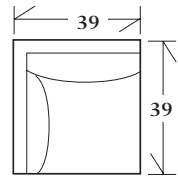

30-220 - Lounge chair
Tight back with legs

35 x 37 x 34 SW: 21 SD: 21 SH: 20 AH: 26

Large ottoman
Exposed wood base and welt
50-320 48 x 24 x 19
* 50-321 60 x 24 x 19

Large ottoman
Welts and legs
50-322 48 x 24 x 19
* 50-323 60 x 24 x 19

50-325 - Bench
Welts with legs
60 x 24 x 25 SW: 46 SD: 24 SH: 20 AH: 25

50-325 - Bench
Welts with legs
60 x 24 x 25 SW: 46 SD: 24 SH: 20 AH: 25

SECTIONALS

20-320 - (Sleeper not available) Tight back with #6 legs - See Price List for Additional Configurations

Wedge
47.5 x 47.5 x 34
SH: 20 SD: 22

Corner
39 x 39 x 34
SH: 20 SD: 22

Left or right arm facing sofa
77.5 x 39 x 34
SW: 71 SD: 22 SH: 20 AH: 26

Left or right arm facing loveseat
54 x 39 x 34
SW: 47 SD: 22 SH: 20 AH: 26

Left or right arm facing chaise
30 x 66 x 34
SW: 24 SD: 53 SH: 20 AH: 26