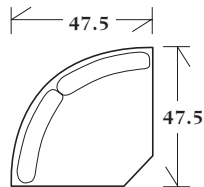

30-228 - Ottoman
30 x 20 x 19
Matches lounge chair
30-227

*** 40-125 - Day bed**
Wood base with 2 bolsters
36 x 78 x 25 SD: 63 SH: 24 AH: 28

*** 40-126 - Day bed**
with 2 bolsters and legs
36 x 78 x 25 SD: 63 SH: 24 AH: 28

30-220 - Lounge chair
Tight back with legs

35 x 37 x 34 SW: 21 SD: 21 SH: 20 AH: 26

Large ottoman
Exposed wood base and welt
50-320 48 x 24 x 19
* 50-321 60 x 24 x 19

Large ottoman
Welts and legs
50-322 48 x 24 x 19
* 50-323 60 x 24 x 19

50-325 - Bench
Welts with legs
60 x 24 x 25 SW: 46 SD: 24 SH: 20 AH: 25

50-325 - Bench
Welts with legs
60 x 24 x 25 SW: 46 SD: 24 SH: 20 AH: 25

SECTIONALS

20-320 - (Sleeper not available) Tight back with #6 legs - See Price List for Additional Configurations

Wedge
47.5 x 47.5 x 34
SH: 20 SD: 22

Corner
39 x 39 x 34
SH: 20 SD: 22

Left or right arm facing sofa
77.5 x 39 x 34
SW: 71 SD: 22 SH: 20 AH: 26

Left or right arm facing loveseat
54 x 39 x 34
SW: 47 SD: 22 SH: 20 AH: 26