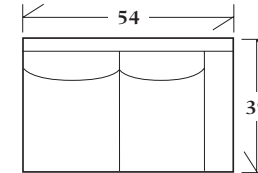

30-220 - Lounge chair
Tight back with legs

35 x 37 x 34 SW: 21 SD: 21 SH: 20 AH: 26

Large ottoman
Exposed wood base and welt
50-320 48 x 24 x 19
* 50-321 60 x 24 x 19

Large ottoman
Welts and legs
50-322 48 x 24 x 19
* 50-323 60 x 24 x 19

50-325 - Bench
Welts with legs
60 x 24 x 25 SW: 46 SD: 24 SH: 20 AH: 25

50-325 - Bench
Welts with legs
60 x 24 x 25 SW: 46 SD: 24 SH: 20 AH: 25

SECTIONALS

20-320 - (Sleeper not available) Tight back with #6 legs - See Price List for Additional Configurations

Wedge
47.5 x 47.5 x 34
SH: 20 SD: 22

Corner
39 x 39 x 34
SH: 20 SD: 22

Left or right arm facing sofa
77.5 x 39 x 34
SW: 71 SD: 22 SH: 20 AH: 26

Left or right arm facing loveseat
54 x 39 x 34
SW: 47 SD: 22 SH: 20 AH: 26