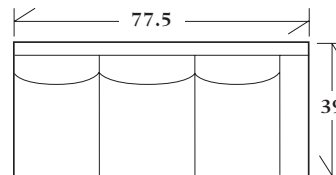

30-220 - Lounge chair
Tight back with legs

35 x 37 x 34 SW: 21 SD: 21 SH: 20 AH: 26

Large ottoman
Exposed wood base and welt
50-320 48 x 24 x 19
* 50-321 60 x 24 x 19

Large ottoman
Welts and legs
50-322 48 x 24 x 19
* 50-323 60 x 24 x 19

50-325 - Bench
Welts with legs
60 x 24 x 25 SW: 46 SD: 24 SH: 20 AH: 25

50-325 - Bench
Welts with legs
60 x 24 x 25 SW: 46 SD: 24 SH: 20 AH: 25

SECTIONALS

20-320 - (Sleeper not available) Tight back with #6 legs - See Price List for Additional Configurations

Wedge
47.5 x 47.5 x 34
SH: 20 SD: 22

Corner
39 x 39 x 34
SH: 20 SD: 22

Left or right arm facing sofa
77.5 x 39 x 34
SW: 71 SD: 22 SH: 20 AH: 26

Left or right arm facing loveseat
54 x 39 x 34
SW: 47 SD: 22 SH: 20 AH: 26