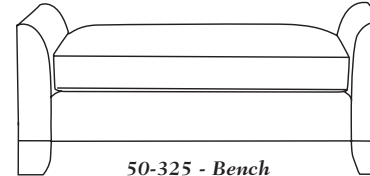

30-228 - Ottoman
30 x 20 x 19
Matches lounge chair
30-227

*** 40-125 - Day bed**
Wood base with 2 bolsters
36 x 78 x 25 SD: 63 SH: 24 AH: 28

*** 40-126 - Day bed**
with 2 bolsters and legs
36 x 78 x 25 SD: 63 SH: 24 AH: 28

30-220 - Lounge chair
Tight back with legs

35 x 37 x 34 SW: 21 SD: 21 SH: 20 AH: 26

Large ottoman
Exposed wood base and welt
50-320 48 x 24 x 19
* 50-321 60 x 24 x 19

Large ottoman
Welts and legs
50-322 48 x 24 x 19
* 50-323 60 x 24 x 19

50-325 - Bench
Welts with legs
60 x 24 x 25 SW: 46 SD: 24 SH: 20 AH: 25

50-325 - Bench
Welts with legs
60 x 24 x 25 SW: 46 SD: 24 SH: 20 AH: 25

SECTIONALS

20-320 - (Sleeper not available) Tight back with #6 legs - See Price List for Additional Configurations