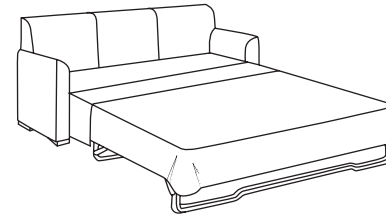

Duralee Fine Furniture®, Inc.

B R U N S W I C K

Day bed with 2 - 6" diameter x 16" length bolsters and standard legs
SEE "NOTES" IN PRICE LIST ON RAILROADING FABRIC

| ITEM | W | D | H | SD | SH | AH |
|--------|----|----|----|----|----|-------|
| 40-126 | 36 | 78 | 25 | 63 | 24 | 28/24 |

BRUNSWICK

10-320 - Sofa
Tight back with legs

10-320-60 60 x 39 x 34 SW: 46 SD: 22 SH: 20 AH: 26
 10-320-72 72 x 39 x 34 SW: 58 SD: 22 SH: 20 AH: 26
 10-320-84 84 x 39 x 34 SW: 70 SD: 22 SH: 20 AH: 26
 10-320-96 96 x 39 x 34 SW: 82 SD: 22 SH: 20 AH: 26

10-327 - Sofa
Tight back with wood base

10-327-60 60 x 39 x 34 SW: 46 SD: 22 SH: 20 AH: 26
 10-327-72 72 x 39 x 34 SW: 58 SD: 22 SH: 20 AH: 26
 10-327-84 84 x 39 x 34 SW: 70 SD: 22 SH: 20 AH: 26
 10-327-96 96 x 39 x 34 SW: 82 SD: 22 SH: 20 AH: 26

10-329 - Sleeper
Tight back with legs

10-329-72 - Full 72 x 39 x 34 SW: 58 SD: 22 SH: 20 AH: 26
 10-329-84 - Queen 84 x 39 x 34 SW: 70 SD: 22 SH: 20 AH: 26
PREMIUM FILL RECOMMENDED

30-325 - Lounge chair
Armless with wood base