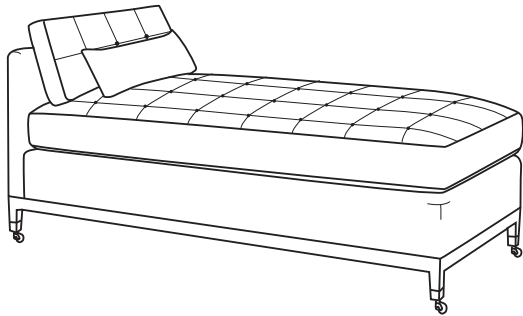

Duralee Fine Furniture®, Inc.

S O H O

*Day bed with box back pillow, kidney pillow,
double needled, wood base and sabots with casters*

ITEM	W	D	H	SD	SH	AH
40-165	36	78	40	66	24	32

SOHO

10-460 - Sofa

*Box back with kidney pillows, concealed welts,
wood base and sabots with casters*

10-460-60 60 x 40 x 42 SW: 52 SD: 24* SH: 20.5 AH: 30

10-460-72 72 x 40 x 42 SW: 64 SD: 24* SH: 20.5 AH: 30

10-460-84 84 x 40 x 42 SW: 76 SD: 24* SH: 20.5 AH: 30

**w/o kidney*

30-460 - Lounge chair

*Box back with kidney pillow, concealed welts,
wood base and sabots with casters*

34 x 40 x 42 SW: 26 SD: 24 SH: 21.5 AH: 30

40-166 - Day bed

*Box back pillow with kidney pillow, seamed and buttoned,
concealed welts, wood base and sabots with casters*

36 x 78 x 40 SD: 66 SH: 24 AH: 32