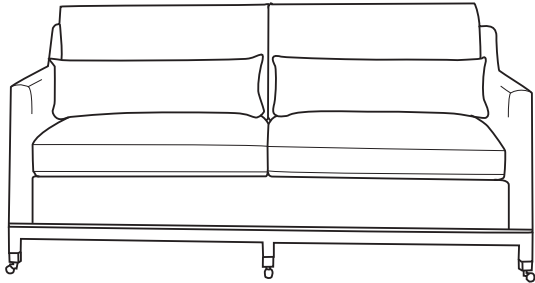

Duralee Fine Furniture®, Inc.

S O H O

*Day bed with box back pillow, kidney pillow,
double needled, wood base and sabots with casters*

ITEM	W	D	H	SD	SH	AH
40-165	36	78	40	66	24	32

SOHO

10-460 - Sofa

*Box back with kidney pillows, concealed welts,
wood base and sabots with casters*

10-460-60 60 x 40 x 42 SW: 52 SD: 24* SH: 20.5 AH: 30

10-460-72 72 x 40 x 42 SW: 64 SD: 24* SH: 20.5 AH: 30

10-460-84 84 x 40 x 42 SW: 76 SD: 24* SH: 20.5 AH: 30

**w/o kidney*

30-460 - Lounge chair

*Box back with kidney pillow, concealed welts,
wood base and sabots with casters*

34 x 40 x 42 SW: 26 SD: 24 SH: 21.5 AH: 30

40-166 - Day bed

*Box back pillow with kidney pillow, seamed and buttoned,
concealed welts, wood base and sabots with casters*

36 x 78 x 40 SD: 66 SH: 24 AH: 32