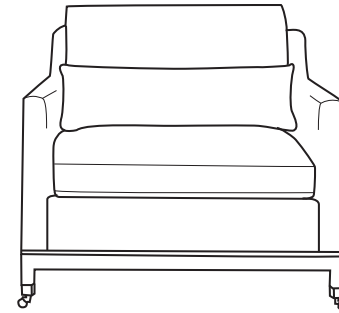

Duralee Fine Furniture®, Inc.

S O H O

*Day bed with box back pillow, kidney pillow,
double needled, wood base and sabots with casters*

ITEM	W	D	H	SD	SH	AH
40-165	36	78	40	66	24	32

SOHO

10-460 - Sofa

*Box back with kidney pillows, concealed welts,
wood base and sabots with casters*

10-460-60 60 x 40 x 42 SW: 52 SD: 24* SH: 20.5 AH: 30

10-460-72 72 x 40 x 42 SW: 64 SD: 24* SH: 20.5 AH: 30

10-460-84 84 x 40 x 42 SW: 76 SD: 24* SH: 20.5 AH: 30

**w/o kidney*

30-460 - Lounge chair

*Box back with kidney pillow, concealed welts,
wood base and sabots with casters*

34 x 40 x 42 SW: 26 SD: 24 SH: 21.5 AH: 30

40-166 - Day bed

*Box back pillow with kidney pillow, seamed and buttoned,
concealed welts, wood base and sabots with casters*

36 x 78 x 40 SD: 66 SH: 24 AH: 32