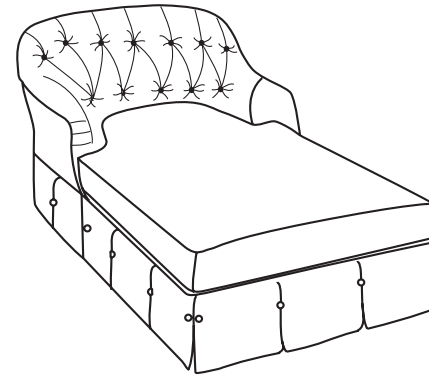

Duralee Fine Furniture®, Inc.

T U S C A N Y

Chaise with arms, tufted back and button pleated waterfall skirt

ITEM	W	D	H	SW	SD	SH	AH
10-113	34	68	36	18	54.5	21	27.5

TUSCANY

10-110 - Sofa

Tufted back with button pleated waterfall skirt

10-110-72 72 x 36 x 36 SW: 56 SD: 22.5 SH: 21 AH: 27.5

10-110-84 84 x 36 x 36 SW: 68 SD: 22.5 SH: 21 AH: 27.5

10-110-96 96 x 36 x 36 SW: 80 SD: 22.5 SH: 21 AH: 27.5

10-113 - Chaise

*Chaise with arms, tufted back
and button pleated waterfall skirt*

34 x 68 x 36 SW: 18 SD: 54.5 SH: 21 AH: 27.5

30-110 - Lounge Chair

*Tufted back with
button pleated waterfall skirt*

36 x 36 x 36 SW: 20 SD: 22 SH: 21 AH: 27.5

30-111 - Ottoman

button pleated waterfall skirt

31 x 20 x 18

Matches lounge chair

30-110

30-115 - Lounge Chair

Tufted back with standard kick pleat skirt

36 x 36 x 36 SW: 20 SD: 22 SH: 21 AH: 27.5

30-116 - Ottoman
with standard kick pleat skirt

31 x 20 x 18