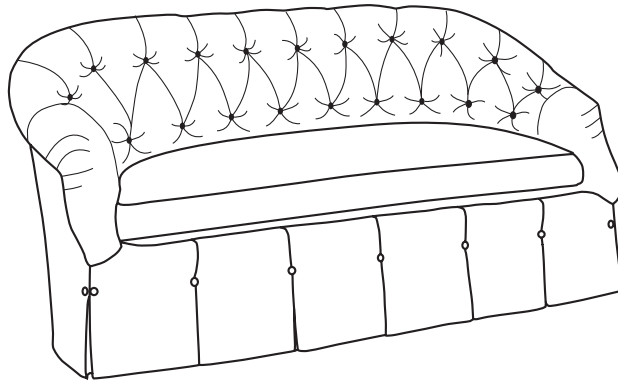

Duralee Fine Furniture®, Inc.

T U S C A N Y

Chaise with arms, tufted back and button pleated waterfall skirt

ITEM	W	D	H	SW	SD	SH	AH
10-113	34	68	36	18	54.5	21	27.5

TUSCANY

10-110 - Sofa

Tufted back with button pleated waterfall skirt

10-110-72 72 x 36 x 36 SW: 56 SD: 22.5 SH: 21 AH: 27.5

10-110-84 84 x 36 x 36 SW: 68 SD: 22.5 SH: 21 AH: 27.5

10-110-96 96 x 36 x 36 SW: 80 SD: 22.5 SH: 21 AH: 27.5

10-113 - Chaise

*Chaise with arms, tufted back
and button pleated waterfall skirt*

34 x 68 x 36 SW: 18 SD: 54.5 SH: 21 AH: 27.5

30-110 - Lounge Chair

*Tufted back with
button pleated waterfall skirt*

36 x 36 x 36 SW: 20 SD: 22 SH: 21 AH: 27.5

30-111 - Ottoman

button pleated waterfall skirt

31 x 20 x 18

Matches lounge chair

30-110

30-115 - Lounge Chair

Tufted back with standard kick pleat skirt

36 x 36 x 36 SW: 20 SD: 22 SH: 21 AH: 27.5

30-116 - Ottoman
with standard kick pleat skirt

31 x 20 x 18