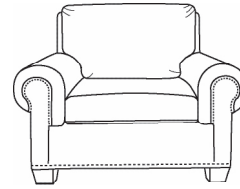

CANCUN

Sofa

ITEM	W	D	H	SW	SD	SH	AH	
10-520-63	63	41	35	41	22	20	25	
10-520-84	84	41	35	62	22	20	25	(Shown)
10-520-96	96	41	35	74	22	20	25	

CANCUN

Sofa

SOFA 10-520

Loose Box Back, Nailhead Trim, #7 Legs

10-520-63 63 x 41 x 35 SW: 41 SD: 22 SH: 20 AH: 25 19 YDS

10-520-84 84 x 41 x 35 SW: 62 SD: 22 SH: 20 AH: 25 22 YDS

10-520-96 96 x 41 x 35 SW: 74 SD: 22 SH: 20 AH: 25 23 YDS

LOUNGE CHAIR 30-520

Loose Box Back, Nailhead Trim, #7 Legs

30-520 45 x 41 x 35 SW: 23 SD: 22 SH: 20 AH: 25 10 YDS

OTTOMAN 30-521

Matches Lounge Chair

30 x 24 x 19 4 YDS

SECTIONALS

ITEM # 20-520 / 20-521

Right or left arm facing sofa

74 x 41 x 35 SW: 63 SD: 22 SH: 20 AH: 25

ITEM # 20-520 / 20-521

Right or left arm facing corner sofa

94 x 41 x 35 SW: 66 SD: 22 SH: 20 AH: 25

ITEM # 20-520

Armless sofa

63 x 41 x 35 SW: 63 SD: 22 SH: 20

ITEM # 20-522 / 20-523

Right or left arm facing loveseat

53 x 41 x 35 SW: 42 SD: 22 SH: 20 AH: 25