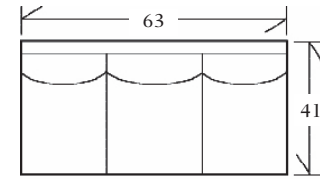

10-520-84 84 x 41 x 35 SW: 62 SD: 22 SH: 20 AH: 25 22 YDS

10-520-96 96 x 41 x 35 SW: 74 SD: 22 SH: 20 AH: 25 23 YDS

LOUNGE CHAIR 30-520

Loose Box Back, Nailhead Trim, #7 Legs

30-520 45 x 41 x 35 SW: 23 SD: 22 SH: 20 AH: 25 10 YDS

OTTOMAN 30-521

Matches Lounge Chair

30 x 24 x 19 4 YDS

SECTIONALS

ITEM # 20-520 / 20-521

Right or left arm facing sofa

74 x 41 x 35 SW: 63 SD: 22 SH: 20 AH: 25

ITEM # 20-520 / 20-521

Right or left arm facing corner sofa

94 x 41 x 35 SW: 66 SD: 22 SH: 20 AH: 25

ITEM # 20-520

Armless sofa

63 x 41 x 35 SW: 63 SD: 22 SH: 20

ITEM # 20-522 / 20-523

Right or left arm facing loveseat

53 x 41 x 35 SW: 42 SD: 22 SH: 20 AH: 25

ITEM # 20-522 / 20-523

Left or right arm facing corner loveseat

73 x 41 x 35 SW: 43 SD: 22 SH: 20 AH: 25

ITEM # 20-522

Armless loveseat

42 x 41 x 35 SW: 42 SD: 22 SH: 20

ITEM # 20-524

Corner