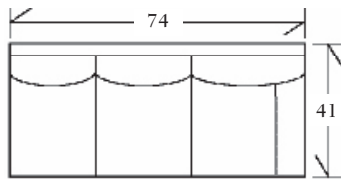

CANCUN

Sofa

ITEM	W	D	H	SW	SD	SH	AH	
10-520-63	63	41	35	41	22	20	25	
10-520-84	84	41	35	62	22	20	25	(Shown)
10-520-96	96	41	35	74	22	20	25	

CANCUN

Sofa

SOFA 10-520

Loose Box Back, Nailhead Trim, #7 Legs

10-520-63 63 x 41 x 35 SW: 41 SD: 22 SH: 20 AH: 25 19 YDS

10-520-84 84 x 41 x 35 SW: 62 SD: 22 SH: 20 AH: 25 22 YDS

10-520-96 96 x 41 x 35 SW: 74 SD: 22 SH: 20 AH: 25 23 YDS

LOUNGE CHAIR 30-520

Loose Box Back, Nailhead Trim, #7 Legs

30-520 45 x 41 x 35 SW: 23 SD: 22 SH: 20 AH: 25 10 YDS

OTTOMAN 30-521

Matches Lounge Chair

30 x 24 x 19 4 YDS

SECTIONALS

ITEM # 20-520 / 20-521

Right or left arm facing sofa

74 x 41 x 35 SW: 63 SD: 22 SH: 20 AH: 25

ITEM # 20-520 / 20-521

ITEM # 20-522 / 20-523

Left or right arm facing corner loveseat

73 x 41 x 35 SW: 43 SD: 22 SH: 20 AH: 25

ITEM # 20-522

Armless loveseat

42 x 41 x 35 SW: 42 SD: 22 SH: 20

ITEM # 20-524

Corner