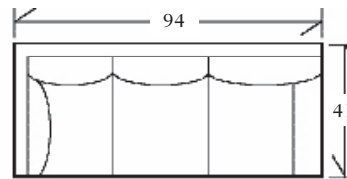

10-520-84 84 x 41 x 35 SW: 62 SD: 22 SH: 20 AH: 25 22 YDS

10-520-96 96 x 41 x 35 SW: 74 SD: 22 SH: 20 AH: 25 23 YDS

LOUNGE CHAIR 30-520

Loose Box Back, Nailhead Trim, #7 Legs

30-520 45 x 41 x 35 SW: 23 SD: 22 SH: 20 AH: 25 10 YDS

OTTOMAN 30-521

Matches Lounge Chair

30 x 24 x 19 4 YDS

SECTIONALS

ITEM # 20-520 / 20-521

Right or left arm facing sofa

74 x 41 x 35 SW: 63 SD: 22 SH: 20 AH: 25

ITEM # 20-520 / 20-521

Right or left arm facing corner sofa

94 x 41 x 35 SW: 66 SD: 22 SH: 20 AH: 25

ITEM # 20-520

Armless sofa

63 x 41 x 35 SW: 63 SD: 22 SH: 20

ITEM # 20-522 / 20-523

Right or left arm facing loveseat

53 x 41 x 35 SW: 42 SD: 22 SH: 20 AH: 25

ITEM # 20-522 / 20-523

Left or right arm facing corner loveseat

73 x 41 x 35 SW: 43 SD: 22 SH: 20 AH: 25

ITEM # 20-522

Armless loveseat

42 x 41 x 35 SW: 42 SD: 22 SH: 20

ITEM # 20-524

Corner