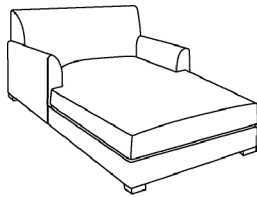

Durable Fine Furniture®, Inc.

---

**B R U N S W I C K**

*Bench with exposed wood base and welts*

ITEM	W	D	H	SW	SD	SH	AH
50-327	60	24	25	46	24	20	25

**BRUNSWICK**

**10-320 - Sofa**  
*Tight back with legs*

10-320-60 60 x 39 x 34 SW: 46 SD: 22 SH: 20 AH: 26  
 10-320-72 72 x 39 x 34 SW: 58 SD: 22 SH: 20 AH: 26  
 10-320-84 84 x 39 x 34 SW: 70 SD: 22 SH: 20 AH: 26  
 10-320-96 96 x 39 x 34 SW: 82 SD: 22 SH: 20 AH: 26

**10-323 - Chaise**  
*Chaise with arms,  
tight back and legs*

36 x 70 x 34  
 SW: 22 SD: 49 SH: 20 AH: 26

**10-327 - Sofa**  
*Tight back with wood base*

10-327-60 60 x 39 x 34 SW: 46 SD: 22 SH: 20 AH: 26  
 10-327-72 72 x 39 x 34 SW: 58 SD: 22 SH: 20 AH: 26  
 10-327-84 84 x 39 x 34 SW: 70 SD: 22 SH: 20 AH: 26  
 10-327-96 96 x 39 x 34 SW: 82 SD: 22 SH: 20 AH: 26

**10-329 - Sleeper**  
*Tight back with legs*

10-329-72 - Full 72 x 39 x 34 SW: 58 SD: 22 SH: 20 AH: 26  
 10-329-84 - Queen 84 x 39 x 34 SW: 70 SD: 22 SH: 20 AH: 26

**PREMIUM FILL RECOMMENDED**

**30-220 - Lounge chair**  
*Tight back with legs*

**Wedge**

47.5 x 47.5 x 34  
 SH: 20 SD: 22

**Corner**

39 x 39 x 34  
 SH: 20 SD: 22

**Left or right arm facing sofa**

77.5 x 39 x 34  
 SW: 71 SD: 22 SH: 20 AH: 26

**Left or right arm facing loveseat**

54 x 39 x 34  
 SW: 47 SD: 22 SH: 20 AH: 26