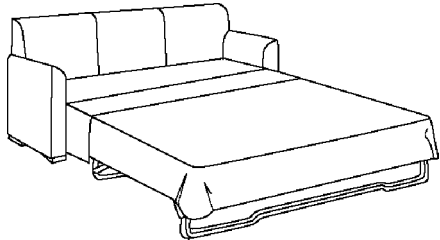

Durable Fine Furniture®, Inc.

---

**B R U N S W I C K**

*Bench with exposed wood base and welts*

ITEM	W	D	H	SW	SD	SH	AH
50-327	60	24	25	46	24	20	25

**BRUNSWICK**

**10-320 - Sofa**  
*Tight back with legs*

10-320-60 60 x 39 x 34 SW: 46 SD: 22 SH: 20 AH: 26  
 10-320-72 72 x 39 x 34 SW: 58 SD: 22 SH: 20 AH: 26  
 10-320-84 84 x 39 x 34 SW: 70 SD: 22 SH: 20 AH: 26  
 10-320-96 96 x 39 x 34 SW: 82 SD: 22 SH: 20 AH: 26

**10-323 - Chaise**  
*Chaise with arms,  
tight back and legs*

36 x 70 x 34  
 SW: 22 SD: 49 SH: 20 AH: 26

**10-327 - Sofa**  
*Tight back with wood base*

10-327-60 60 x 39 x 34 SW: 46 SD: 22 SH: 20 AH: 26  
 10-327-72 72 x 39 x 34 SW: 58 SD: 22 SH: 20 AH: 26  
 10-327-84 84 x 39 x 34 SW: 70 SD: 22 SH: 20 AH: 26  
 10-327-96 96 x 39 x 34 SW: 82 SD: 22 SH: 20 AH: 26

**10-329 - Sleeper**  
*Tight back with legs*

10-329-72 - Full 72 x 39 x 34 SW: 58 SD: 22 SH: 20 AH: 26  
 10-329-84 - Queen 84 x 39 x 34 SW: 70 SD: 22 SH: 20 AH: 26

**PREMIUM FILL RECOMMENDED**

**30-220 - Lounge chair**  
*Tight back with legs*