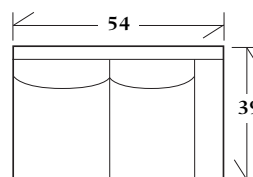

**\* 40-126 - Day bed**  
*Welts with bolsters (2) and legs*

36 x 78 x 25 SD: 63 SH: 24 AH: 28

**Large ottoman**  
*Welts and legs*

50-322 48 x 24 x 19  
 \* 50-323 60 x 24 x 19

**50-325 - Bench**  
*Welts with legs*

60 x 24 x 25 SW: 46 SD: 24 SH: 20 AH: 25

**Large ottoman**  
*Exposed wood base and welt*

50-320 48 x 24 x 19  
 \* 50-321 60 x 24 x 19

**SECTIONALS**

**20-320 - (Sleeper not available) Tight back with #6 legs - See Price List for Additional Configurations**

**Wedge**

47.5 x 47.5 x 34  
 SH: 20 SD: 22

**Corner**

39 x 39 x 34  
 SH: 20 SD: 22

**Left or right arm facing sofa**

77.5 x 39 x 34  
 SW: 71 SD: 22 SH: 20 AH: 26

**Left or right arm facing loveseat**

54 x 39 x 34  
 SW: 47 SD: 22 SH: 20 AH: 26

**Left or right arm facing chaise**

30 x 66 x 34  
 SW: 24 SD: 53 SH: 20 AH: 26

**SEE PRICE LIST FOR "OPTIONS"**

\* SEE "NOTES" IN PRICE LIST ON RAILROADING FABRIC