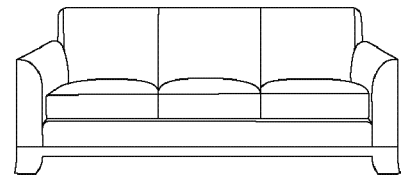

Durable Fine Furniture®, Inc.

---

**B R U N S W I C K**

*Bench with exposed wood base and welts*

ITEM	W	D	H	SW	SD	SH	AH
50-327	60	24	25	46	24	20	25

**BRUNSWICK**

**10-320 - Sofa**  
*Tight back with legs*

10-320-60 60 x 39 x 34 SW: 46 SD: 22 SH: 20 AH: 26  
 10-320-72 72 x 39 x 34 SW: 58 SD: 22 SH: 20 AH: 26  
 10-320-84 84 x 39 x 34 SW: 70 SD: 22 SH: 20 AH: 26  
 10-320-96 96 x 39 x 34 SW: 82 SD: 22 SH: 20 AH: 26

**10-323 - Chaise**  
*Chaise with arms,  
tight back and legs*

36 x 70 x 34  
 SW: 22 SD: 49 SH: 20 AH: 26

**10-327 - Sofa**  
*Tight back with wood base*

10-327-60 60 x 39 x 34 SW: 46 SD: 22 SH: 20 AH: 26  
 10-327-72 72 x 39 x 34 SW: 58 SD: 22 SH: 20 AH: 26  
 10-327-84 84 x 39 x 34 SW: 70 SD: 22 SH: 20 AH: 26  
 10-327-96 96 x 39 x 34 SW: 82 SD: 22 SH: 20 AH: 26

**10-329 - Sleeper**  
*Tight back with legs*

10-329-72 - Full 72 x 39 x 34 SW: 58 SD: 22 SH: 20 AH: 26  
 10-329-84 - Queen 84 x 39 x 34 SW: 70 SD: 22 SH: 20 AH: 26

**PREMIUM FILL RECOMMENDED**

**30-220 - Lounge chair**  
*Tight back with legs*

**Wedge**

47.5 x 47.5 x 34  
 SH: 20 SD: 22

**Corner**

39 x 39 x 34  
 SH: 20 SD: 22

**Left or right arm facing sofa**

77.5 x 39 x 34  
 SW: 71 SD: 22 SH: 20 AH: 26

**Left or right arm facing loveseat**

54 x 39 x 34  
 SW: 47 SD: 22 SH: 20 AH: 26