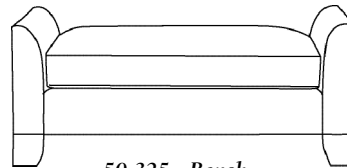

**10-329 - Sleeper**  
*Tight back with legs*

10-329-72 - Full 72 x 39 x 34 SW: 58 SD: 22 SH: 20 AH: 26  
 10-329-84 - Queen 84 x 39 x 34 SW: 70 SD: 22 SH: 20 AH: 26

**PREMIUM FILL RECOMMENDED**

**30-220 - Lounge chair**  
*Tight back with legs*

35 x 37 x 34  
 SW: 21 SD: 21 SH: 20 AH: 26

**30-221 - Ottoman**  
30 x 20 x 19  
*Matches lounge chair  
30-220*

**30-326 - Lounge chair**  
*Armless with legs*  
24 x 32 x 34 SD: 22 SH: 20

**30-227 - Lounge chair**  
*Tight back with wood base*  
35 x 37 x 34

SW: 21 SD: 21 SH: 20 AH: 26

**30-228 - Ottoman**  
30 x 20 x 19  
*Matches lounge chair  
30-227*

**30-325 - Lounge chair**  
*Armless with wood base*  
24 x 32 x 34 SD: 22 SH: 20

**\* 40-125 - Day bed**  
*Wood base with 2 bolsters*  
36 x 78 x 25 SD: 63 SH: 24 AH: 28

**\* 40-126 - Day bed**  
*Welts with bolsters (2) and legs*

36 x 78 x 25 SD: 63 SH: 24 AH: 28

**Large ottoman**  
*Welts and legs*

50-322 48 x 24 x 19  
 \* 50-323 60 x 24 x 19

**50-325 - Bench**  
*Welts with legs*