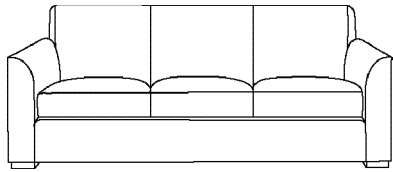

Durable Fine Furniture®, Inc.

---

**B R U N S W I C K**

*Bench with exposed wood base and welts*

ITEM	W	D	H	SW	SD	SH	AH
50-327	60	24	25	46	24	20	25

**BRUNSWICK**

**10-320 - Sofa**  
*Tight back with legs*

10-320-60 60 x 39 x 34 SW: 46 SD: 22 SH: 20 AH: 26  
 10-320-72 72 x 39 x 34 SW: 58 SD: 22 SH: 20 AH: 26  
 10-320-84 84 x 39 x 34 SW: 70 SD: 22 SH: 20 AH: 26  
 10-320-96 96 x 39 x 34 SW: 82 SD: 22 SH: 20 AH: 26

**10-323 - Chaise**  
*Chaise with arms,  
tight back and legs*

36 x 70 x 34  
 SW: 22 SD: 49 SH: 20 AH: 26

**10-327 - Sofa**  
*Tight back with wood base*

10-327-60 60 x 39 x 34 SW: 46 SD: 22 SH: 20 AH: 26  
 10-327-72 72 x 39 x 34 SW: 58 SD: 22 SH: 20 AH: 26  
 10-327-84 84 x 39 x 34 SW: 70 SD: 22 SH: 20 AH: 26  
 10-327-96 96 x 39 x 34 SW: 82 SD: 22 SH: 20 AH: 26

**10-329 - Sleeper**  
*Tight back with legs*

10-329-72 - Full 72 x 39 x 34 SW: 58 SD: 22 SH: 20 AH: 26  
 10-329-84 - Queen 84 x 39 x 34 SW: 70 SD: 22 SH: 20 AH: 26

**PREMIUM FILL RECOMMENDED**

**30-220 - Lounge chair**  
*Tight back with legs*

**Wedge**

47.5 x 47.5 x 34  
 SH: 20 SD: 22

**Corner**

39 x 39 x 34  
 SH: 20 SD: 22

**Left or right arm facing sofa**

77.5 x 39 x 34  
 SW: 71 SD: 22 SH: 20 AH: 26

**Left or right arm facing loveseat**

54 x 39 x 34  
 SW: 47 SD: 22 SH: 20 AH: 26