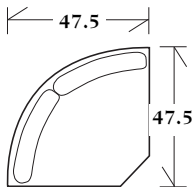

SW: 21 SD: 21 SH: 20 AH: 26

**30-228 - Ottoman**  
30 x 20 x 19  
*Matches lounge chair  
30-227*

**30-325 - Lounge chair**  
*Armless with wood base*  
24 x 32 x 34 SD: 22 SH: 20

**\* 40-125 - Day bed**  
*Wood base with 2 bolsters*  
36 x 78 x 25 SD: 63 SH: 24 AH: 28

**\* 40-126 - Day bed**  
*Welts with bolsters (2) and legs*

36 x 78 x 25 SD: 63 SH: 24 AH: 28

**Large ottoman**  
*Welts and legs*

50-322 48 x 24 x 19  
 \* 50-323 60 x 24 x 19

**50-325 - Bench**  
*Welts with legs*

60 x 24 x 25 SW: 46 SD: 24 SH: 20 AH: 25

**Large ottoman**  
*Exposed wood base and welt*

50-320 48 x 24 x 19  
 \* 50-321 60 x 24 x 19

**SECTIONALS**

**20-320 - (Sleeper not available) Tight back with #6 legs - See Price List for Additional Configurations**

**Wedge**

47.5 x 47.5 x 34  
 SH: 20 SD: 22

**Corner**

39 x 39 x 34  
 SH: 20 SD: 22

**Left or right arm facing sofa**

77.5 x 39 x 34  
 SW: 71 SD: 22 SH: 20 AH: 26

**Left or right arm facing loveseat**

54 x 39 x 34  
 SW: 47 SD: 22 SH: 20 AH: 26