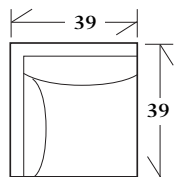

SW: 21 SD: 21 SH: 20 AH: 26

**30-228 - Ottoman**  
30 x 20 x 19  
*Matches lounge chair  
30-227*

**30-325 - Lounge chair**  
*Armless with wood base*  
24 x 32 x 34 SD: 22 SH: 20

**\* 40-125 - Day bed**  
*Wood base with 2 bolsters*  
36 x 78 x 25 SD: 63 SH: 24 AH: 28

**\* 40-126 - Day bed**  
*Welts with bolsters (2) and legs*

36 x 78 x 25 SD: 63 SH: 24 AH: 28

**Large ottoman**  
*Welts and legs*

50-322 48 x 24 x 19  
 \* 50-323 60 x 24 x 19

**50-325 - Bench**  
*Welts with legs*

60 x 24 x 25 SW: 46 SD: 24 SH: 20 AH: 25

**Large ottoman**  
*Exposed wood base and welt*

50-320 48 x 24 x 19  
 \* 50-321 60 x 24 x 19

**SECTIONALS**

**20-320 - (Sleeper not available) Tight back with #6 legs - See Price List for Additional Configurations**

**Wedge**

47.5 x 47.5 x 34  
 SH: 20 SD: 22

**Corner**

39 x 39 x 34  
 SH: 20 SD: 22

**Left or right arm facing sofa**

77.5 x 39 x 34  
 SW: 71 SD: 22 SH: 20 AH: 26

**Left or right arm facing loveseat**

54 x 39 x 34  
 SW: 47 SD: 22 SH: 20 AH: 26