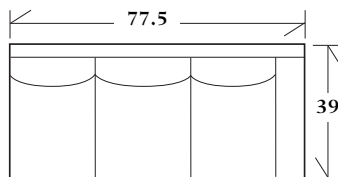

SW: 21 SD: 21 SH: 20 AH: 26

**30-228 - Ottoman**  
30 x 20 x 19  
*Matches lounge chair  
30-227*

**30-325 - Lounge chair**  
*Armless with wood base*  
24 x 32 x 34 SD: 22 SH: 20

**\* 40-125 - Day bed**  
*Wood base with 2 bolsters*  
36 x 78 x 25 SD: 63 SH: 24 AH: 28

**\* 40-126 - Day bed**  
*Welts with bolsters (2) and legs*

36 x 78 x 25 SD: 63 SH: 24 AH: 28

**Large ottoman**  
*Welts and legs*

50-322 48 x 24 x 19  
 \* 50-323 60 x 24 x 19

**50-325 - Bench**  
*Welts with legs*

60 x 24 x 25 SW: 46 SD: 24 SH: 20 AH: 25

**Large ottoman**  
*Exposed wood base and welt*

50-320 48 x 24 x 19  
 \* 50-321 60 x 24 x 19

**SECTIONALS**

**20-320 - (Sleeper not available) Tight back with #6 legs - See Price List for Additional Configurations**

**Wedge**

47.5 x 47.5 x 34  
 SH: 20 SD: 22

**Corner**

39 x 39 x 34  
 SH: 20 SD: 22

**Left or right arm facing sofa**

77.5 x 39 x 34  
 SW: 71 SD: 22 SH: 20 AH: 26

**Left or right arm facing loveseat**

54 x 39 x 34  
 SW: 47 SD: 22 SH: 20 AH: 26