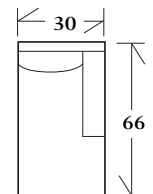

**\* 40-126 - Day bed**  
*Welts with bolsters (2) and legs*

36 x 78 x 25 SD: 63 SH: 24 AH: 28

**Large ottoman**  
*Welts and legs*

50-322 48 x 24 x 19  
 \* 50-323 60 x 24 x 19

**50-325 - Bench**  
*Welts with legs*

60 x 24 x 25 SW: 46 SD: 24 SH: 20 AH: 25

**Large ottoman**  
*Exposed wood base and welt*

50-320 48 x 24 x 19  
 \* 50-321 60 x 24 x 19

**SECTIONALS**

**20-320 - (Sleeper not available) Tight back with #6 legs - See Price List for Additional Configurations**

**Wedge**

47.5 x 47.5 x 34  
 SH: 20 SD: 22

**Corner**

39 x 39 x 34  
 SH: 20 SD: 22

**Left or right arm facing sofa**

77.5 x 39 x 34  
 SW: 71 SD: 22 SH: 20 AH: 26

**Left or right arm facing loveseat**

54 x 39 x 34  
 SW: 47 SD: 22 SH: 20 AH: 26

**Left or right arm facing chaise**

30 x 66 x 34  
 SW: 24 SD: 53 SH: 20 AH: 26

**SEE PRICE LIST FOR "OPTIONS"**

\* SEE "NOTES" IN PRICE LIST ON RAILROADING FABRIC