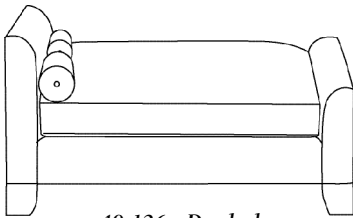

**10-329 - Sleeper**  
*Tight back with legs*

10-329-72 - Full 72 x 39 x 34 SW: 58 SD: 22 SH: 20 AH: 26  
 10-329-84 - Queen 84 x 39 x 34 SW: 70 SD: 22 SH: 20 AH: 26

**PREMIUM FILL RECOMMENDED**

**30-220 - Lounge chair**  
*Tight back with legs*

35 x 37 x 34  
 SW: 21 SD: 21 SH: 20 AH: 26

**30-221 - Ottoman**  
30 x 20 x 19  
*Matches lounge chair  
30-220*

**30-326 - Lounge chair**  
*Armless with legs*  
24 x 32 x 34 SD: 22 SH: 20

**30-227 - Lounge chair**  
*Tight back with wood base*  
35 x 37 x 34

SW: 21 SD: 21 SH: 20 AH: 26

**30-228 - Ottoman**  
30 x 20 x 19  
*Matches lounge chair  
30-227*

**30-325 - Lounge chair**  
*Armless with wood base*  
24 x 32 x 34 SD: 22 SH: 20

**\* 40-125 - Day bed**  
*Wood base with 2 bolsters*  
36 x 78 x 25 SD: 63 SH: 24 AH: 28

**\* 40-126 - Day bed**  
*Welts with bolsters (2) and legs*

36 x 78 x 25 SD: 63 SH: 24 AH: 28

**Large ottoman**  
*Welts and legs*

50-322 48 x 24 x 19  
 \* 50-323 60 x 24 x 19

**50-325 - Bench**  
*Welts with legs*