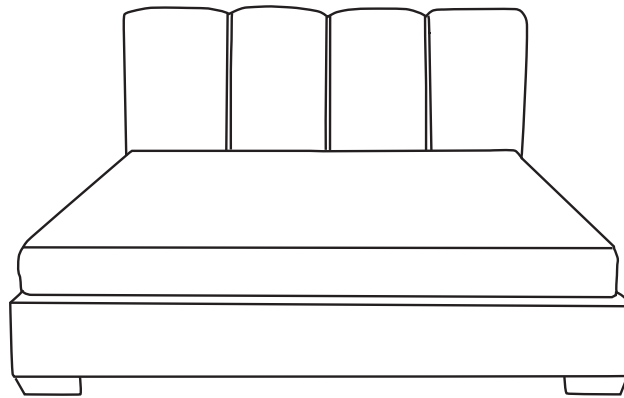

Duralee Fine Furniture®, Inc.

W E S T S I D E

*Complete bed, style #1 with single channel headboard and standard legs
(Manufactured to customer's own box spring (hidden) and mattress sizes)*

ITEM	W	H	L
------	---	---	---

40-500-D-1	59	56	85
------------	----	----	----

<i>Shown</i> 40-505-Q-1	65	56	89
-------------------------	----	----	----

40-510-K-1	83	56	89
------------	----	----	----

40-515-CK-1	77	56	93
-------------	----	----	----

WEST SIDE

Beds

** Complete bed, style #2 with triple channel headboard and legs*

40-500-D-2	59	56	85
40-505-Q-2	65	56	89
40-510-K-2	83	56	89
40-515-CK-2	77	56	93

**Manufactured to customer's own box spring (hidden) and mattress sizes*