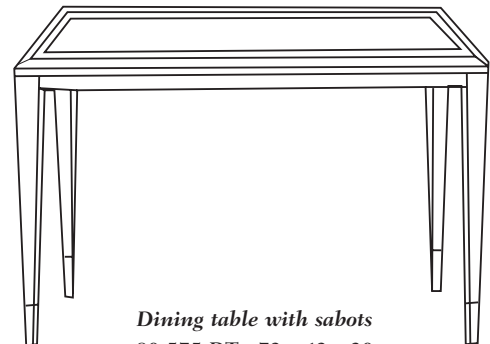

Durable Fine Furniture®, Inc.

S O H O

Round end table with sabots

ITEM	DIA	H
80-530-RET	24	23

Round coffee table with sabots
 80-540-RCT 36 x 18
 80-542-RCT 42 x 18

End table with sabots
 80-550-ET 24 x 24 x 23

Coffee table with sabots
 80-560-CT 42 x 24 x 20
 80-562-CT 50 x 30 x 20

Night stand with drawer and sabots
 80-565-NS 24 x 18 x 28
 80-567-NS 28 x 20 x 28

End table with drawer and sabots
 80-570-ET 24 x 24 x 26
 80-572-ET 30 x 30 x 26