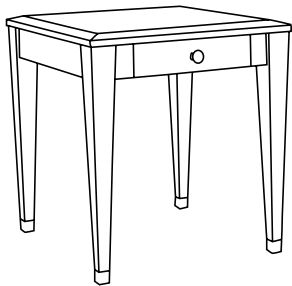

Durable Fine Furniture®, Inc.

S O H O

Round end table with sabots

ITEM	DIA	H
80-530-RET	24	23

Round coffee table with sabots
 80-540-RCT 36 x 18
 80-542-RCT 42 x 18

End table with sabots
 80-550-ET 24 x 24 x 23

Coffee table with sabots
 80-560-CT 42 x 24 x 20
 80-562-CT 50 x 30 x 20

Night stand with drawer and sabots
 80-565-NS 24 x 18 x 28
 80-567-NS 28 x 20 x 28

End table with drawer and sabots
 80-570-ET 24 x 24 x 26
 80-572-ET 30 x 30 x 26

Dining table with sabots
 80-575-DT 72 x 42 x 30
 80-577-DT 84 x 42 x 30

Console with sabots
 80-580-C 60 x 18 x 32
 80-582-C 72 x 20 x 32

Game table with sabots
 80-585-GT 36 x 36 x 29
 80-587-GT 42 x 42 x 29