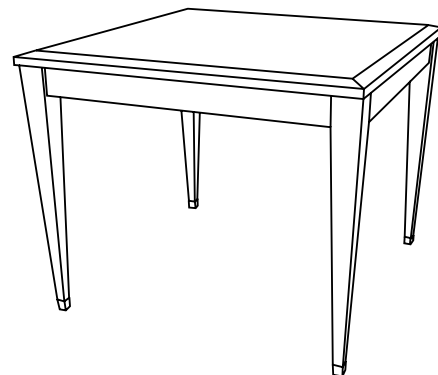

Durable Fine Furniture®, Inc.

S O H O

Round end table with sabots

ITEM	DIA	H
80-530-RET	24	23

Round coffee table with sabots
 80-540-RCT 36 x 18
 80-542-RCT 42 x 18

End table with sabots
 80-550-ET 24 x 24 x 23

Coffee table with sabots
 80-560-CT 42 x 24 x 20
 80-562-CT 50 x 30 x 20

Night stand with drawer and sabots
 80-565-NS 24 x 18 x 28
 80-567-NS 28 x 20 x 28

End table with drawer and sabots
 80-570-ET 24 x 24 x 26
 80-572-ET 30 x 30 x 26

Dining table with sabots
 80-575-DT 72 x 42 x 30
 80-577-DT 84 x 42 x 30

Console with sabots
 80-580-C 60 x 18 x 32
 80-582-C 72 x 20 x 32

Game table with sabots
 80-585-GT 36 x 36 x 29
 80-587-GT 42 x 42 x 29