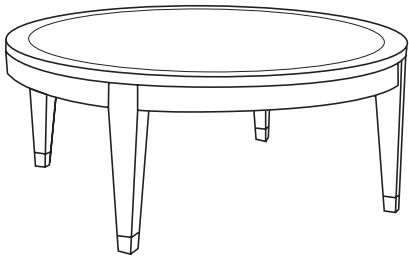

Durable Fine Furniture®, Inc.

S O H O

Round end table with sabots

ITEM	DIA	H
80-530-RET	24	23

Round coffee table with sabots
 80-540-RCT 36 x 18
 80-542-RCT 42 x 18

End table with sabots
 80-550-ET 24 x 24 x 23

Coffee table with sabots
 80-560-CT 42 x 24 x 20
 80-562-CT 50 x 30 x 20

Night stand with drawer and sabots
 80-565-NS 24 x 18 x 28
 80-567-NS 28 x 20 x 28

End table with drawer and sabots
 80-570-ET 24 x 24 x 26
 80-572-ET 30 x 30 x 26

Dining table with sabots
 80-575-DT 72 x 42 x 30
 80-577-DT 84 x 42 x 30

Console with sabots
 80-580-C 60 x 18 x 32
 80-582-C 72 x 20 x 32

Game table with sabots
 80-585-GT 36 x 36 x 29
 80-587-GT 42 x 42 x 29