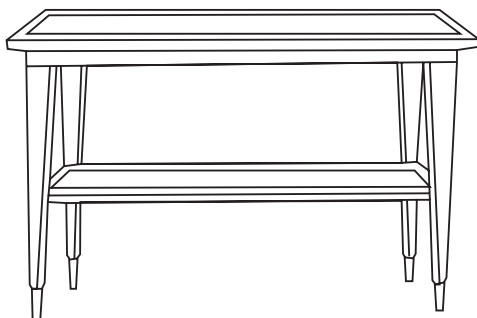

Durable Fine Furniture®, Inc.

S O H O

Round end table with sabots

ITEM	DIA	H
80-530-RET	24	23

Round coffee table with sabots
 80-540-RCT 36 x 18
 80-542-RCT 42 x 18

End table with sabots
 80-550-ET 24 x 24 x 23

Coffee table with sabots
 80-560-CT 42 x 24 x 20
 80-562-CT 50 x 30 x 20

Night stand with drawer and sabots
 80-565-NS 24 x 18 x 28
 80-567-NS 28 x 20 x 28

End table with drawer and sabots
 80-570-ET 24 x 24 x 26
 80-572-ET 30 x 30 x 26

Dining table with sabots
 80-575-DT 72 x 42 x 30
 80-577-DT 84 x 42 x 30

Console with sabots
 80-580-C 60 x 18 x 32
 80-582-C 72 x 20 x 32

Game table with sabots
 80-585-GT 36 x 36 x 29
 80-587-GT 42 x 42 x 29