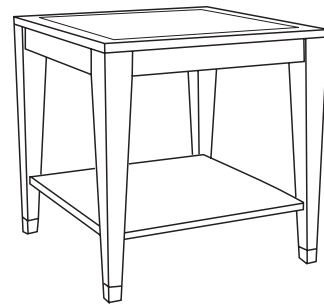

Durable Fine Furniture®, Inc.

S O H O

Round end table with sabots

ITEM	DIA	H
80-530-RET	24	23

Round coffee table with sabots
 80-540-RCT 36 x 18
 80-542-RCT 42 x 18

End table with sabots
 80-550-ET 24 x 24 x 23

Coffee table with sabots
 80-560-CT 42 x 24 x 20
 80-562-CT 50 x 30 x 20

Night stand with drawer and sabots
 80-565-NS 24 x 18 x 28
 80-567-NS 28 x 20 x 28

End table with drawer and sabots
 80-570-ET 24 x 24 x 26
 80-572-ET 30 x 30 x 26

Dining table with sabots
 80-575-DT 72 x 42 x 30
 80-577-DT 84 x 42 x 30

Console with sabots
 80-580-C 60 x 18 x 32
 80-582-C 72 x 20 x 32

Game table with sabots
 80-585-GT 36 x 36 x 29
 80-587-GT 42 x 42 x 29