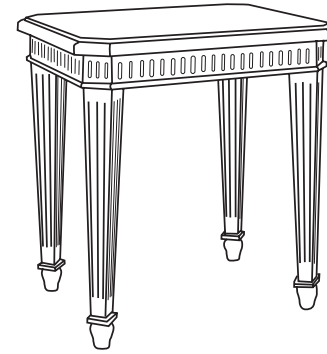

Duralee Fine Furniture®, Inc.

S A N M A R I N O

Coffee table with clipped corners

ITEM	W	D	H
80-110-CT	24	18	18
80-112-CT	30	24	18

SAN MARINO

Chest of drawers with clipped corners
80-100-CD 34 x 18 x 32

End table with clipped corners
80-115-ET 24 x 18 x 24

Console with clipped corners
80-120-C 60 x 16 x 32
80-122-C 70 x 18 x 32