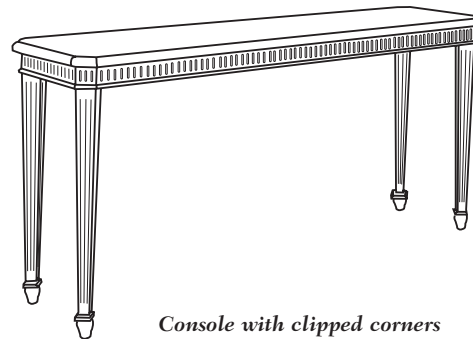

Duralee Fine Furniture®, Inc.

S A N M A R I N O

Coffee table with clipped corners

ITEM	W	D	H
80-110-CT	24	18	18
80-112-CT	30	24	18

SAN MARINO

Chest of drawers with clipped corners
80-100-CD 34 x 18 x 32

End table with clipped corners
80-115-ET 24 x 18 x 24

Console with clipped corners
80-120-C 60 x 16 x 32
80-122-C 70 x 18 x 32