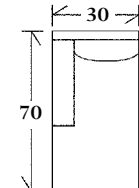

**30-123 - Ottoman**  
 29 x 20 x 17.5  
*Matches lounge chair 30-122*

## SECTIONALS

**20-850 - (Sleeper available: Double or Queen) Tight back, knife edge back or box back with built to floor, legs or skirt - See Price List for Additional Configurations**

**Wedge**  
 48.5 x 48.5 x 37  
 SH: 20 SD: 22

**Corner**  
 39 x 39 x 37  
 SH: 20 SD: 22

**Left or right arm facing sofa**  
 78 x 39 x 37  
 AH: 24.5 SH: 20 SD: 22

**Left or right arm facing loveseat**  
 53 x 39 x 37  
 AH: 24.5 SH: 20 SD: 22

**Left or right arm facing chaise**  
 30 x 70 x 37  
 AH: 24.5 SH: 20 SD: 55