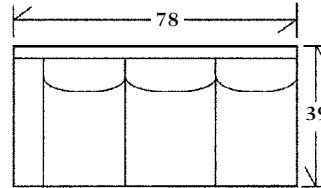

## SECTIONALS

**20-850 - (Sleeper available: Double or Queen) Tight back, knife edge back or box back with built to floor, legs or skirt - See Price List for Additional Configurations**

**Wedge**  
 48.5 x 48.5 x 37  
 SH: 20 SD: 22

**Corner**  
 39 x 39 x 37  
 SH: 20 SD: 22

**Left or right arm facing sofa**  
 78 x 39 x 37  
 AH: 24.5 SH: 20 SD: 22

**Left or right arm facing loveseat**  
 53 x 39 x 37  
 AH: 24.5 SH: 20 SD: 22

**Left or right arm facing chaise**  
 30 x 70 x 37  
 AH: 24.5 SH: 20 SD: 55