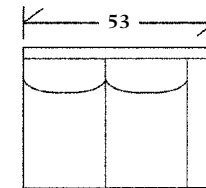

**30-123 - Ottoman**  
 29 x 20 x 17.5  
*Matches lounge chair 30-122*

## SECTIONALS

**20-850 - (Sleeper available: Double or Queen) Tight back, knife edge back or box back with built to floor, legs or skirt - See Price List for Additional Configurations**

**Wedge**  
 48.5 x 48.5 x 37  
 SH: 20 SD: 22

**Corner**  
 39 x 39 x 37  
 SH: 20 SD: 22

**Left or right arm facing sofa**  
 78 x 39 x 37  
 AH: 24.5 SH: 20 SD: 22

**Left or right arm facing loveseat**  
 53 x 39 x 37  
 AH: 24.5 SH: 20 SD: 22

**Left or right arm facing chaise**  
 30 x 70 x 37  
 AH: 24.5 SH: 20 SD: 55