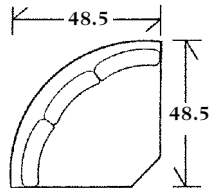

Wedge
48.5 x 48.5 x 37
SH: 20 SD: 22