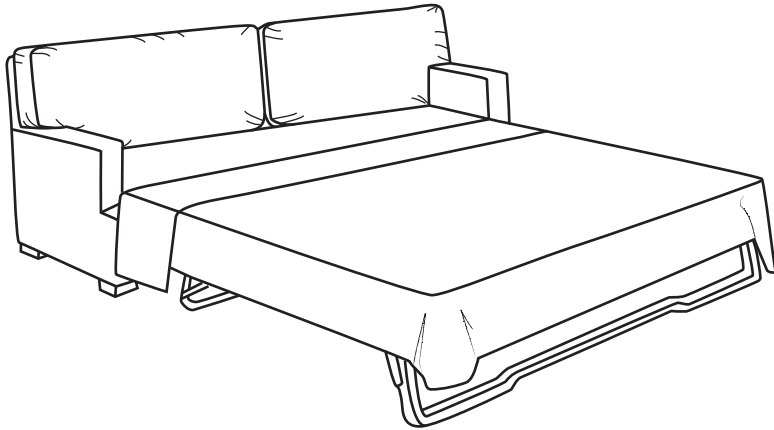

Duralee Fine Furniture®, Inc.

C O L U M B I A

*Box back pillows with banded base and legs*

ITEM	W	D	H	SW	SD	SH	AH
10-310-60	60	39	37	48	23	20	22.5
10-310-72	72	39	37	60	23	20	22.5
<i>Shown</i> 10-310-84	84	39	37	72	23	20	22.5
10-310-96	96	39	37	84	23	20	22.5

COLUMBIA

10-319 - Sleeper

Box back pillows with banded base and legs

10-319-72 - Full 72 x 39 x 37 SW: 60 SD: 23 SH: 20 AH: 22.5

10-319-84 - Queen 84 x 39 x 37 SW: 72 SD: 23 SH: 20 AH: 22.5

PREMIUM FILL RECOMMENDED

30-210 - Lounge Chair

Box back with banded base and legs

34 x 39 x 37 AH: 22.5 SH: 19 SD: 23

30-211 - Ottoman with banded base  
32 x 24 x 18

Matches lounge chair  
30-210

SECTIONALS

20-310 - (Sleeper available: Full or Queen) Box back pillows with banded base and legs

Left or right arm  
facing loveseat

54 x 39 x 37  
SW: 49 SD: 23 SH: 19 AH: 22.5

Left or right arm  
facing chaise

30 x 70 x 37  
SW: 25 SD: 54 SH: 19 AH: 22.5