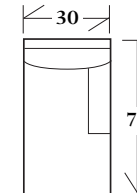

30-210 - Lounge Chair

Box back with banded base and legs

34 x 39 x 37 AH: 22.5 SH: 19 SD: 23

30-211 - Ottoman with banded base  
32 x 24 x 18

Matches lounge chair  
30-210

SECTIONALS

20-310 - (Sleeper available: Full or Queen) Box back pillows with banded base and legs

See Price List for Additional Configurations

Wedge

51 x 51 x 37  
SW: 48 SD: 23 SH: 19

Corner

39 x 39 x 37  
SW: 23 SD: 23 SH: 19

Left or right arm  
facing sofa

78 x 39 x 37  
SW: 73 SD: 23 SH: 19 AH: 22.5

Left or right arm  
facing loveseat

54 x 39 x 37  
SW: 49 SD: 23 SH: 19 AH: 22.5

Left or right arm  
facing chaise

30 x 70 x 37  
SW: 25 SD: 54 SH: 19 AH: 22.5