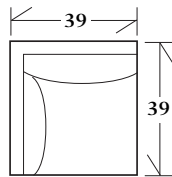

COLUMBIA

10-319 - Sleeper

Box back pillows with banded base and legs

10-319-72 - Full 72 x 39 x 37 SW: 60 SD: 23 SH: 20 AH: 22.5

10-319-84 - Queen 84 x 39 x 37 SW: 72 SD: 23 SH: 20 AH: 22.5

PREMIUM FILL RECOMMENDED

30-210 - Lounge Chair

Box back with banded base and legs

34 x 39 x 37 AH: 22.5 SH: 19 SD: 23

30-211 - Ottoman with banded base  
32 x 24 x 18

Matches lounge chair  
30-210

SECTIONALS

20-310 - (Sleeper available: Full or Queen) Box back pillows with banded base and legs

See Price List for Additional Configurations

Wedge

51 x 51 x 37  
SW: 48 SD: 23 SH: 19

Corner

39 x 39 x 37  
SW: 23 SD: 23 SH: 19

Left or right arm  
facing sofa

78 x 39 x 37  
SW: 73 SD: 23 SH: 19 AH: 22.5

Left or right arm  
facing loveseat

54 x 39 x 37  
SW: 49 SD: 23 SH: 19 AH: 22.5

Left or right arm  
facing chaise

30 x 70 x 37  
SW: 25 SD: 54 SH: 19 AH: 22.5