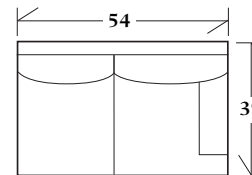

30-210 - Lounge Chair

Box back with banded base and legs

34 x 39 x 37 AH: 22.5 SH: 19 SD: 23

30-211 - Ottoman with banded base  
32 x 24 x 18

Matches lounge chair  
30-210

SECTIONALS

20-310 - (Sleeper available: Full or Queen) Box back pillows with banded base and legs

See Price List for Additional Configurations

Wedge

51 x 51 x 37  
SW: 48 SD: 23 SH: 19

Corner

39 x 39 x 37  
SW: 23 SD: 23 SH: 19

Left or right arm  
facing sofa

78 x 39 x 37  
SW: 73 SD: 23 SH: 19 AH: 22.5

Left or right arm  
facing loveseat

54 x 39 x 37  
SW: 49 SD: 23 SH: 19 AH: 22.5

Left or right arm  
facing chaise

30 x 70 x 37  
SW: 25 SD: 54 SH: 19 AH: 22.5