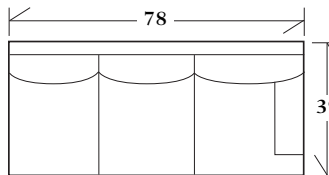

30-210 - Lounge Chair

Box back with banded base and legs

34 x 39 x 37 AH: 22.5 SH: 19 SD: 23

30-211 - Ottoman with banded base  
32 x 24 x 18

Matches lounge chair  
30-210

SECTIONALS

20-310 - (Sleeper available: Full or Queen) Box back pillows with banded base and legs

See Price List for Additional Configurations

Wedge

51 x 51 x 37  
SW: 48 SD: 23 SH: 19

Corner

39 x 39 x 37  
SW: 23 SD: 23 SH: 19

Left or right arm  
facing sofa

78 x 39 x 37  
SW: 73 SD: 23 SH: 19 AH: 22.5

Left or right arm  
facing loveseat

54 x 39 x 37  
SW: 49 SD: 23 SH: 19 AH: 22.5

Left or right arm  
facing chaise

30 x 70 x 37  
SW: 25 SD: 54 SH: 19 AH: 22.5