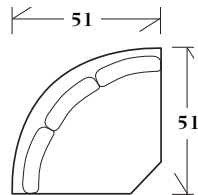

COLUMBIA

10-319 - Sleeper

Box back pillows with banded base and legs

10-319-72 - Full 72 x 39 x 37 SW: 60 SD: 23 SH: 20 AH: 22.5

10-319-84 - Queen 84 x 39 x 37 SW: 72 SD: 23 SH: 20 AH: 22.5

PREMIUM FILL RECOMMENDED

30-210 - Lounge Chair

Box back with banded base and legs

34 x 39 x 37 AH: 22.5 SH: 19 SD: 23

30-211 - Ottoman with banded base  
32 x 24 x 18

Matches lounge chair  
30-210

SECTIONALS

20-310 - (Sleeper available: Full or Queen) Box back pillows with banded base and legs

See Price List for Additional Configurations

Wedge

51 x 51 x 37  
SW: 48 SD: 23 SH: 19

Corner

39 x 39 x 37  
SW: 23 SD: 23 SH: 19

Left or right arm  
facing sofa

78 x 39 x 37  
SW: 73 SD: 23 SH: 19 AH: 22.5

Left or right arm  
facing loveseat

54 x 39 x 37  
SW: 49 SD: 23 SH: 19 AH: 22.5

Left or right arm  
facing chaise

30 x 70 x 37  
SW: 25 SD: 54 SH: 19 AH: 22.5