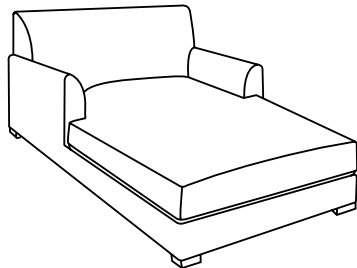

Duralee Fine Furniture®, Inc.

B R U N S W I C K

Tight back with legs

ITEM	W	D	H	AH	SH	SD
10-320-60	60	39	34	24	20	22
10-320-72	72	39	34	24	20	22
<i>Shown</i> 10-320-84	84	39	34	24	20	22
10-320-96	96	39	34	24	20	22

BRUNSWICK

10-327 - Sofa
Tight back with wood base

10-327-60 60 x 39 x 34 AH: 24 SH: 20 SD: 22
 10-327-72 72 x 39 x 34 AH: 24 SH: 20 SD: 22
 10-297-84 84 x 39 x 34 AH: 24 SH: 20 SD: 22
 10-297-96 96 x 39 x 34 AH: 24 SH: 20 SD: 22

10-329 - Sleeper
Tight back with built to floor or small leg

10-329-72 - Double 72 x 39 x 34 AH: 24 SH: 20 SD: 22
 10-329-84 - Queen 84 x 39 x 34 AH: 24 SH: 20 SD: 22

10-323 - Chaise
Chaise with arm(s), tight back and legs
36 x 70 x 34 AH: 24 SH: 20 SD: 53

Left or right arm facing sofa
77.75 x 39 x 34
AH: 24 SH: 20 SD: 22

Left or right arm facing love seat
55 x 39 x 34
AH: 24 SH: 20 SD: 22

Left or right arm facing chaise
30 x 66 x 34
AH: 24 SH: 20 SD: 53

Note: For "Corner Chaise" option 48 Add 10%