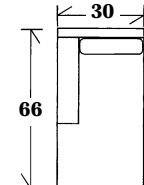

30-220 - Lounge chair
Tight back with legs
35 x 37 x 34 AH: 24.5 SH: 20 SD: 21

30-221 - Ottoman
30 x 20 x 19
Matches lounge chair 30-220

30-227 - Lounge chair
Tight back with wood base
35 x 37 x 34 AH: 26.5 SH: 20 SD: 21

30-228 - Ottoman
30 x 20 x 19
Matches lounge chair 30-227

SECTIONALS

20-320 - (Sleeper available: Double or Queen) Tight back with built to floor or small legs

Wedge
47.5 x 47.5 x 34
SH: 20 SD: 22

Corner
39 x 39 x 34
SH: 20 SD: 22

Left or right arm facing sofa
77.75 x 39 x 34
AH: 24 SH: 20 SD: 22

Left or right arm facing love seat
55 x 39 x 34
AH: 24 SH: 20 SD: 22

Left or right arm facing chaise
30 x 66 x 34
AH: 24 SH: 20 SD: 53

Note: For "Corner Chaise" option 48 Add 10%