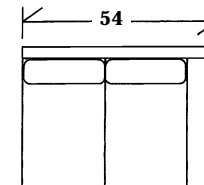

30-220 - Lounge chair
Tight back with legs
35 x 37 x 34 AH: 24.5 SH: 20 SD: 21

30-221 - Ottoman
30 x 20 x 19
Matches lounge chair 30-220

30-227 - Lounge chair
Tight back with wood base
35 x 37 x 34 AH: 26.5 SH: 20 SD: 21

30-228 - Ottoman
30 x 20 x 19
Matches lounge chair 30-227

SECTIONALS

20-320 - (Sleeper available: Double or Queen) Tight back with built to floor or small legs

Wedge
47.5 x 47.5 x 34
SH: 20 SD: 22

Corner
39 x 39 x 34
SH: 20 SD: 22

Left or right arm facing sofa
77.75 x 39 x 34
AH: 24 SH: 20 SD: 22

Left or right arm facing love seat
55 x 39 x 34
AH: 24 SH: 20 SD: 22

Left or right arm facing chaise
30 x 66 x 34
AH: 24 SH: 20 SD: 53

Note: For "Corner Chaise" option 48 Add 10%