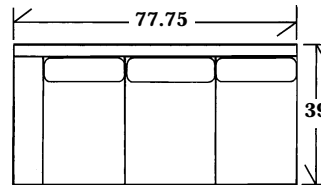

30-220 - Lounge chair
Tight back with legs
35 x 37 x 34 AH: 24.5 SH: 20 SD: 21

30-221 - Ottoman
30 x 20 x 19
Matches lounge chair 30-220

30-227 - Lounge chair
Tight back with wood base
35 x 37 x 34 AH: 26.5 SH: 20 SD: 21

30-228 - Ottoman
30 x 20 x 19
Matches lounge chair 30-227

SECTIONALS

20-320 - (Sleeper available: Double or Queen) Tight back with built to floor or small legs

Wedge
47.5 x 47.5 x 34
SH: 20 SD: 22

Corner
39 x 39 x 34
SH: 20 SD: 22

Left or right arm facing sofa
77.75 x 39 x 34
AH: 24 SH: 20 SD: 22

Left or right arm facing love seat
55 x 39 x 34
AH: 24 SH: 20 SD: 22

Left or right arm facing chaise
30 x 66 x 34
AH: 24 SH: 20 SD: 53

Note: For "Corner Chaise" option 48 Add 10%