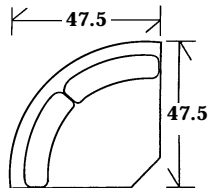

10-329 - Sleeper
Tight back with built to floor or small leg

10-329-72 - Double 72 x 39 x 34 AH: 24 SH: 20 SD: 22
 10-329-84 - Queen 84 x 39 x 34 AH: 24 SH: 20 SD: 22

10-323 - Chaise
Chaise with arm(s), tight back and legs
36 x 70 x 34 AH: 24 SH: 20 SD: 53

30-220 - Lounge chair
Tight back with legs
35 x 37 x 34 AH: 24.5 SH: 20 SD: 21

30-221 - Ottoman
30 x 20 x 19
Matches lounge chair 30-220

30-227 - Lounge chair
Tight back with wood base
35 x 37 x 34 AH: 26.5 SH: 20 SD: 21

30-228 - Ottoman
30 x 20 x 19
Matches lounge chair 30-227

SECTIONALS

20-320 - (Sleeper available: Double or Queen) Tight back with built to floor or small legs

Wedge
47.5 x 47.5 x 34
SH: 20 SD: 22

Corner
39 x 39 x 34
SH: 20 SD: 22

Left or right arm facing sofa
77.75 x 39 x 34
AH: 24 SH: 20 SD: 22

Left or right arm facing love seat
55 x 39 x 34
AH: 24 SH: 20 SD: 22

Left or right arm facing chaise
30 x 66 x 34
AH: 24 SH: 20 SD: 53

Note: For "Corner Chaise" option 48 Add 10%