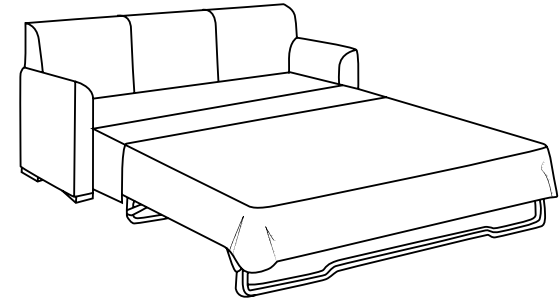

Duralee Fine Furniture®, Inc.

B R U N S W I C K

Tight back with legs

ITEM	W	D	H	AH	SH	SD
10-320-60	60	39	34	24	20	22
10-320-72	72	39	34	24	20	22
<i>Shown</i> 10-320-84	84	39	34	24	20	22
10-320-96	96	39	34	24	20	22

BRUNSWICK

10-327 - Sofa
Tight back with wood base

10-327-60 60 x 39 x 34 AH: 24 SH: 20 SD: 22
 10-327-72 72 x 39 x 34 AH: 24 SH: 20 SD: 22
 10-297-84 84 x 39 x 34 AH: 24 SH: 20 SD: 22
 10-297-96 96 x 39 x 34 AH: 24 SH: 20 SD: 22

10-329 - Sleeper
Tight back with built to floor or small leg

10-329-72 - Double 72 x 39 x 34 AH: 24 SH: 20 SD: 22
 10-329-84 - Queen 84 x 39 x 34 AH: 24 SH: 20 SD: 22

10-323 - Chaise
Chaise with arm(s), tight back and legs
36 x 70 x 34 AH: 24 SH: 20 SD: 53

Left or right arm facing sofa
77.75 x 39 x 34
AH: 24 SH: 20 SD: 22

Left or right arm facing love seat
55 x 39 x 34
AH: 24 SH: 20 SD: 22

Left or right arm facing chaise
30 x 66 x 34
AH: 24 SH: 20 SD: 53

Note: For "Corner Chaise" option 48 Add 10%