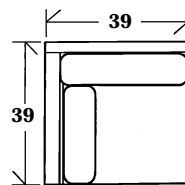

10-329 - Sleeper
Tight back with built to floor or small leg

10-329-72 - Double 72 x 39 x 34 AH: 24 SH: 20 SD: 22
 10-329-84 - Queen 84 x 39 x 34 AH: 24 SH: 20 SD: 22

10-323 - Chaise
Chaise with arm(s), tight back and legs
36 x 70 x 34 AH: 24 SH: 20 SD: 53

30-220 - Lounge chair
Tight back with legs
35 x 37 x 34 AH: 24.5 SH: 20 SD: 21

30-221 - Ottoman
30 x 20 x 19
Matches lounge chair 30-220

30-227 - Lounge chair
Tight back with wood base
35 x 37 x 34 AH: 26.5 SH: 20 SD: 21

30-228 - Ottoman
30 x 20 x 19
Matches lounge chair 30-227

SECTIONALS

20-320 - (Sleeper available: Double or Queen) Tight back with built to floor or small legs

Wedge
47.5 x 47.5 x 34
SH: 20 SD: 22

Corner
39 x 39 x 34
SH: 20 SD: 22

Left or right arm facing sofa
77.75 x 39 x 34
AH: 24 SH: 20 SD: 22

Left or right arm facing love seat
55 x 39 x 34
AH: 24 SH: 20 SD: 22

Left or right arm facing chaise
30 x 66 x 34
AH: 24 SH: 20 SD: 53

Note: For "Corner Chaise" option 48 Add 10%