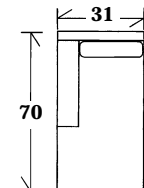

**30-120 - Lounge chair**

**Box back with kick pleat skirt**

35 x 39 x 38 AH: 23 SH: 18.5 SD: 22

**30-121 - Ottoman**

29 x 20 x 17.5

Matches lounge chair  
30-120

**30-122 - Lounge chair**

**Tight back or tufted back with legs or dressmaker skirt**

35 x 39 x 37 AH: 25 SH: 20 SD: 22

**30-123 - Ottoman**

29 x 20 x 17.5

Matches lounge chair  
30-122

## SECTIONALS

**20-850 - (Sleeper available: Double or Queen) Tight back, box back or knife edge back with built to floor, legs or skirt**

**Wedge**

48.5 x 48.5 x 37  
SH: 20 SD: 22

**Corner**

39 x 39 x 37  
SH: 20 SD: 22

**Left or right arm facing sofa**

82 x 39 x 37  
AH: 24.5 SH: 20 SD: 22

**Left or right arm facing love seat**

57 x 39 x 37  
AH: 24.5 SH: 20 SD: 22

**Left or right arm facing chaise**

31 x 70 x 37  
AH: 24.5 SH: 20 SD: 22