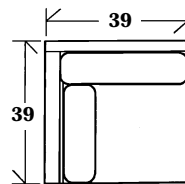

**30-120 - Lounge chair**

**Box back with kick pleat skirt**

35 x 39 x 38 AH: 23 SH: 18.5 SD: 22

**30-121 - Ottoman**

29 x 20 x 17.5

Matches lounge chair  
30-120

**30-122 - Lounge chair**

**Tight back or tufted back with legs or dressmaker skirt**

35 x 39 x 37 AH: 25 SH: 20 SD: 22

**30-123 - Ottoman**

29 x 20 x 17.5

Matches lounge chair  
30-122

## SECTIONALS

**20-850 - (Sleeper available: Double or Queen) Tight back, box back or knife edge back with built to floor, legs or skirt**

**Wedge**

48.5 x 48.5 x 37  
SH: 20 SD: 22

**Corner**

39 x 39 x 37  
SH: 20 SD: 22

**Left or right arm facing sofa**

82 x 39 x 37  
AH: 24.5 SH: 20 SD: 22

**Left or right arm facing love seat**

57 x 39 x 37  
AH: 24.5 SH: 20 SD: 22

**Left or right arm facing chaise**

31 x 70 x 37  
AH: 24.5 SH: 20 SD: 22