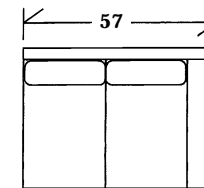

**30-120 - Lounge chair**

**Box back with kick pleat skirt**

35 x 39 x 38 AH: 23 SH: 18.5 SD: 22

**30-121 - Ottoman**

29 x 20 x 17.5

Matches lounge chair  
30-120

**30-122 - Lounge chair**

**Tight back or tufted back with legs or dressmaker skirt**

35 x 39 x 37 AH: 25 SH: 20 SD: 22

**30-123 - Ottoman**

29 x 20 x 17.5

Matches lounge chair  
30-122

## SECTIONALS

**20-850 - (Sleeper available: Double or Queen) Tight back, box back or knife edge back with built to floor, legs or skirt**

**Wedge**

48.5 x 48.5 x 37  
SH: 20 SD: 22

**Corner**

39 x 39 x 37  
SH: 20 SD: 22

**Left or right arm facing sofa**

82 x 39 x 37  
AH: 24.5 SH: 20 SD: 22

**Left or right arm facing love seat**

57 x 39 x 37  
AH: 24.5 SH: 20 SD: 22

**Left or right arm facing chaise**

31 x 70 x 37  
AH: 24.5 SH: 20 SD: 22