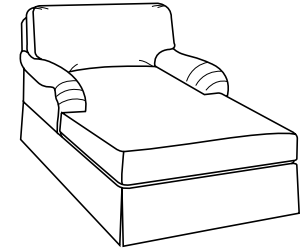

# LONDON

**10-120 - Sofa**

**Box back with dressmaker skirt**

10-120-72 72 x 39 x 37 AH: 24 SH: 18.5 SD: 22

10-120-84 84 x 39 x 37 AH: 24 SH: 18.5 SD: 22

10-120-96 96 x 39 x 37 AH: 24 SH: 18.5 SD: 22

**10-125 - Sofa**

**Tight back with dressmaker skirt**

10-125-72 72 x 39 x 37 AH: 24 SH: 18.5 SD: 22

10-125-84 84 x 39 x 37 AH: 24 SH: 18.5 SD: 22

10-125-96 96 x 39 x 37 AH: 24 SH: 18.5 SD: 22

**10-127 - Sofa**

**Knife edge back with legs**

10-127-72 72 x 39 x 37 AH: 24 SH: 18.5 SD: 22

10-127-84 84 x 39 x 37 AH: 24 SH: 18.5 SD: 22

10-127-96 96 x 39 x 37 AH: 24 SH: 18.5 SD: 22

**10-123 - Chaise**

**Chaise with arm(s), tight back or box back and dressmaker skirt**

35 x 68 x 37 AH: 24 SH: 18.5 SD: 56

**10-129 - Sleeper**

**Tight back or box back with leg or skirt**

10-129-72 - Double 72 x 39 x 37 AH: 24 SH: 18.5 SD: 22

10-129-84 - Queen 84 x 39 x 37 AH: 24 SH: 18.5 SD: 22