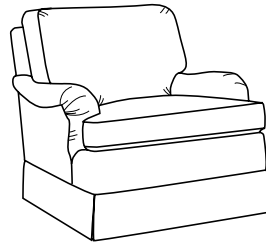

10-127-72 72 x 39 x 37 AH: 24 SH: 18.5 SD: 22

10-127-84 84 x 39 x 37 AH: 24 SH: 18.5 SD: 22

10-127-96 96 x 39 x 37 AH: 24 SH: 18.5 SD: 22

**10-123 - Chaise**

**Chaise with arm(s), tight back or box back and dressmaker skirt**

35 x 68 x 37 AH: 24 SH: 18.5 SD: 56

**10-129 - Sleeper**

**Tight back or box back with leg or skirt**

10-129-72 - Double 72 x 39 x 37 AH: 24 SH: 18.5 SD: 22

10-129-84 - Queen 84 x 39 x 37 AH: 24 SH: 18.5 SD: 22

**30-120 - Lounge chair**

**Box back with kick pleat skirt**

35 x 39 x 38 AH: 23 SH: 18.5 SD: 22

**30-121 - Ottoman**

29 x 20 x 17.5

Matches lounge chair  
30-120

**30-122 - Lounge chair**

**Tight back or tufted back with legs or dressmaker skirt**