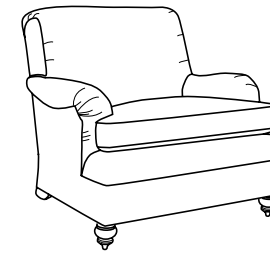

10-127-72 72 x 39 x 37 AH: 24 SH: 18.5 SD: 22

10-127-84 84 x 39 x 37 AH: 24 SH: 18.5 SD: 22

10-127-96 96 x 39 x 37 AH: 24 SH: 18.5 SD: 22

**10-123 - Chaise**

**Chaise with arm(s), tight back or box back and dressmaker skirt**

35 x 68 x 37 AH: 24 SH: 18.5 SD: 56

**10-129 - Sleeper**

**Tight back or box back with leg or skirt**

10-129-72 - Double 72 x 39 x 37 AH: 24 SH: 18.5 SD: 22

10-129-84 - Queen 84 x 39 x 37 AH: 24 SH: 18.5 SD: 22

**30-120 - Lounge chair**

**Box back with kick pleat skirt**

35 x 39 x 38 AH: 23 SH: 18.5 SD: 22

**30-121 - Ottoman**

29 x 20 x 17.5

Matches lounge chair  
30-120

**30-122 - Lounge chair**

**Tight back or tufted back with legs or dressmaker skirt**

35 x 39 x 37 AH: 25 SH: 20 SD: 22

**30-123 - Ottoman**

29 x 20 x 17.5

Matches lounge chair  
30-122