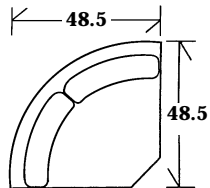

**30-120 - Lounge chair**

**Box back with kick pleat skirt**

35 x 39 x 38 AH: 23 SH: 18.5 SD: 22

**30-121 - Ottoman**

29 x 20 x 17.5

Matches lounge chair  
30-120

**30-122 - Lounge chair**

**Tight back or tufted back with legs or dressmaker skirt**

35 x 39 x 37 AH: 25 SH: 20 SD: 22

**30-123 - Ottoman**

29 x 20 x 17.5

Matches lounge chair  
30-122

## SECTIONALS

**20-850 - (Sleeper available: Double or Queen) Tight back, box back or knife edge back with built to floor, legs or skirt**

**Wedge**

48.5 x 48.5 x 37  
SH: 20 SD: 22

**Corner**

39 x 39 x 37  
SH: 20 SD: 22

**Left or right arm facing sofa**

82 x 39 x 37  
AH: 24.5 SH: 20 SD: 22

**Left or right arm facing love seat**

57 x 39 x 37  
AH: 24.5 SH: 20 SD: 22

**Left or right arm facing chaise**

31 x 70 x 37  
AH: 24.5 SH: 20 SD: 22