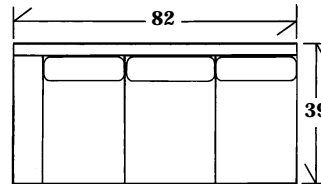

**30-120 - Lounge chair**

**Box back with kick pleat skirt**

35 x 39 x 38 AH: 23 SH: 18.5 SD: 22

**30-121 - Ottoman**

29 x 20 x 17.5

Matches lounge chair  
30-120

**30-122 - Lounge chair**

**Tight back or tufted back with legs or dressmaker skirt**

35 x 39 x 37 AH: 25 SH: 20 SD: 22

**30-123 - Ottoman**

29 x 20 x 17.5

Matches lounge chair  
30-122

## SECTIONALS

**20-850 - (Sleeper available: Double or Queen) Tight back, box back or knife edge back with built to floor, legs or skirt**

**Wedge**

48.5 x 48.5 x 37  
SH: 20 SD: 22

**Corner**

39 x 39 x 37  
SH: 20 SD: 22

**Left or right arm facing sofa**

82 x 39 x 37  
AH: 24.5 SH: 20 SD: 22

**Left or right arm facing love seat**

57 x 39 x 37  
AH: 24.5 SH: 20 SD: 22

**Left or right arm facing chaise**

31 x 70 x 37  
AH: 24.5 SH: 20 SD: 22