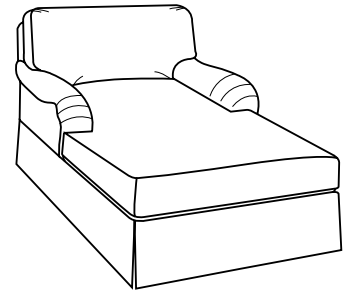

Durable Fine Furniture, Inc.

L O N D O N

Box back with tall skirt

ITEM	W	D	H	AH	SH	SD
30-120	35	39	38	23	18.5	22

LONDON

30-121 - Ottoman
29 x 20 x 17.5
Matches lounge chair
30-120

30-122 - Lounge chair
Tight back or tufted back
with legs or tall skirt
35 x 39 x 37 AH: 25 SH: 20 SD: 22

30-123 - Ottoman
29 x 20 x 17.5
Matches lounge chair
30-122

10-123 - Chaise
Chaise with arm(s), tight back or
box back with tall skirt
35 x 68 x 37 AH: 24 SH: 18.5 SD: 56

10-120 - Sofa
Box back with tall skirt
10-120-72 72 x 39 x 37 AH: 24 SH: 18.5 SD: 22
10-120-84 84 x 39 x 37 AH: 24 SH: 18.5 SD: 22
10-120-96 96 x 39 x 37 AH: 24 SH: 18.5 SD: 22

10-125 - Sofa
Tight back with tall skirt
10-125-72 72 x 39 x 37 AH: 24 SH: 18.5 SD: 22
10-125-84 84 x 39 x 37 AH: 24 SH: 18.5 SD: 22
10-125-96 96 x 39 x 37 AH: 24 SH: 18.5 SD: 22

10-127 - Sofa
Knife edge back with legs
10-127-72 72 x 39 x 37 AH: 24 SH: 18.5 SD: 22
10-127-84 84 x 39 x 37 AH: 24 SH: 18.5 SD: 22
10-127-96 96 x 39 x 37 AH: 24 SH: 18.5 SD: 22

Wedge
48.5 x 48.5 x 37
SH: 20 SD: 22

Corner
39 x 39 x 37
SH: 20 SD: 22

Left or right arm facing sofa
82 x 39 x 37
AH: 24.5 SH: 20 SD: 22

Left or right arm facing love seat
57 x 39 x 37
AH: 24.5 SH: 20 SD: 22