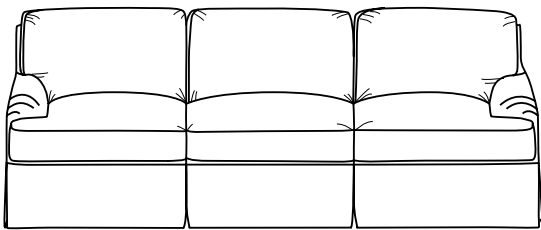

Durable Fine Furniture, Inc.

L O N D O N

Box back with tall skirt

ITEM	W	D	H	AH	SH	SD
30-120	35	39	38	23	18.5	22

LONDON

30-121 - Ottoman
29 x 20 x 17.5
Matches lounge chair
30-120

30-122 - Lounge chair
Tight back or tufted back
with legs or tall skirt
35 x 39 x 37 AH: 25 SH: 20 SD: 22

30-123 - Ottoman
29 x 20 x 17.5
Matches lounge chair
30-122

10-123 - Chaise
Chaise with arm(s), tight back or
box back with tall skirt
35 x 68 x 37 AH: 24 SH: 18.5 SD: 56

10-120 - Sofa
Box back with tall skirt
10-120-72 72 x 39 x 37 AH: 24 SH: 18.5 SD: 22
10-120-84 84 x 39 x 37 AH: 24 SH: 18.5 SD: 22
10-120-96 96 x 39 x 37 AH: 24 SH: 18.5 SD: 22

10-125 - Sofa
Tight back with tall skirt
10-125-72 72 x 39 x 37 AH: 24 SH: 18.5 SD: 22
10-125-84 84 x 39 x 37 AH: 24 SH: 18.5 SD: 22
10-125-96 96 x 39 x 37 AH: 24 SH: 18.5 SD: 22

10-127 - Sofa
Knife edge back with legs
10-127-72 72 x 39 x 37 AH: 24 SH: 18.5 SD: 22
10-127-84 84 x 39 x 37 AH: 24 SH: 18.5 SD: 22
10-127-96 96 x 39 x 37 AH: 24 SH: 18.5 SD: 22

Wedge
48.5 x 48.5 x 37
SH: 20 SD: 22

Corner
39 x 39 x 37
SH: 20 SD: 22

Left or right arm facing sofa
82 x 39 x 37
AH: 24.5 SH: 20 SD: 22

Left or right arm facing love seat
57 x 39 x 37
AH: 24.5 SH: 20 SD: 22