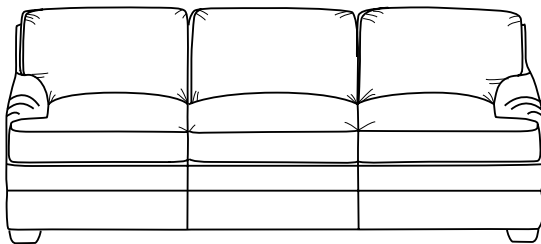

Durable Fine Furniture, Inc.

L O N D O N

Box back with tall skirt

ITEM	W	D	H	AH	SH	SD
30-120	35	39	38	23	18.5	22

LONDON

30-121 - Ottoman
29 x 20 x 17.5
Matches lounge chair
30-120

30-122 - Lounge chair
Tight back or tufted back
with legs or tall skirt
35 x 39 x 37 AH: 25 SH: 20 SD: 22

30-123 - Ottoman
29 x 20 x 17.5
Matches lounge chair
30-122

10-123 - Chaise
Chaise with arm(s), tight back or
box back with tall skirt
35 x 68 x 37 AH: 24 SH: 18.5 SD: 56

10-120 - Sofa
Box back with tall skirt
10-120-72 72 x 39 x 37 AH: 24 SH: 18.5 SD: 22
10-120-84 84 x 39 x 37 AH: 24 SH: 18.5 SD: 22
10-120-96 96 x 39 x 37 AH: 24 SH: 18.5 SD: 22

10-125 - Sofa
Tight back with tall skirt
10-125-72 72 x 39 x 37 AH: 24 SH: 18.5 SD: 22
10-125-84 84 x 39 x 37 AH: 24 SH: 18.5 SD: 22
10-125-96 96 x 39 x 37 AH: 24 SH: 18.5 SD: 22

10-127 - Sofa
Knife edge back with legs
10-127-72 72 x 39 x 37 AH: 24 SH: 18.5 SD: 22
10-127-84 84 x 39 x 37 AH: 24 SH: 18.5 SD: 22
10-127-96 96 x 39 x 37 AH: 24 SH: 18.5 SD: 22

Wedge
48.5 x 48.5 x 37
SH: 20 SD: 22

Corner
39 x 39 x 37
SH: 20 SD: 22

Left or right arm facing sofa
82 x 39 x 37
AH: 24.5 SH: 20 SD: 22

Left or right arm facing love seat
57 x 39 x 37
AH: 24.5 SH: 20 SD: 22