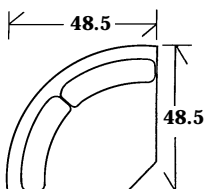

30-123 - Ottoman
29 x 20 x 17.5
Matches lounge chair
30-122

10-123 - Chaise
Chaise with arm(s), tight back or
box back with tall skirt
35 x 68 x 37 AH: 24 SH: 18.5 SD: 56

10-120 - Sofa
Box back with tall skirt
10-120-72 72 x 39 x 37 AH: 24 SH: 18.5 SD: 22
10-120-84 84 x 39 x 37 AH: 24 SH: 18.5 SD: 22
10-120-96 96 x 39 x 37 AH: 24 SH: 18.5 SD: 22

10-125 - Sofa
Tight back with tall skirt
10-125-72 72 x 39 x 37 AH: 24 SH: 18.5 SD: 22
10-125-84 84 x 39 x 37 AH: 24 SH: 18.5 SD: 22
10-125-96 96 x 39 x 37 AH: 24 SH: 18.5 SD: 22

10-127 - Sofa
Knife edge back with legs
10-127-72 72 x 39 x 37 AH: 24 SH: 18.5 SD: 22
10-127-84 84 x 39 x 37 AH: 24 SH: 18.5 SD: 22
10-127-96 96 x 39 x 37 AH: 24 SH: 18.5 SD: 22

10-129 - Sleeper
Tight back or box back with legs or skirt
10-129-72 - Double 72 x 39 x 37 AH: 24 SH: 18.5 SD: 22
10-129-84 - Queen 84 x 39 x 37 AH: 24 SH: 18.5 SD: 22

SECTIONALS

20-850 - (Sleeper available: Double or Queen) Tight back or box back with built to floor legs or skirt

Wedge
48.5 x 48.5 x 37
SH: 20 SD: 22

Corner
39 x 39 x 37
SH: 20 SD: 22

Left or right arm facing sofa
82 x 39 x 37
AH: 24.5 SH: 20 SD: 22

Left or right arm facing love seat
57 x 39 x 37
AH: 24.5 SH: 20 SD: 22