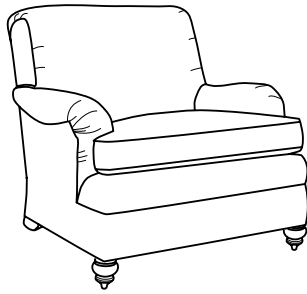

Durable Fine Furniture, Inc.

L O N D O N

Box back with tall skirt

ITEM	W	D	H	AH	SH	SD
30-120	35	39	38	23	18.5	22

LONDON

30-121 - Ottoman
29 x 20 x 17.5
Matches lounge chair
30-120

30-122 - Lounge chair
Tight back or tufted back
with legs or tall skirt
35 x 39 x 37 AH: 25 SH: 20 SD: 22

30-123 - Ottoman
29 x 20 x 17.5
Matches lounge chair
30-122

10-123 - Chaise
Chaise with arm(s), tight back or
box back with tall skirt
35 x 68 x 37 AH: 24 SH: 18.5 SD: 56

10-120 - Sofa
Box back with tall skirt
10-120-72 72 x 39 x 37 AH: 24 SH: 18.5 SD: 22
10-120-84 84 x 39 x 37 AH: 24 SH: 18.5 SD: 22
10-120-96 96 x 39 x 37 AH: 24 SH: 18.5 SD: 22

10-125 - Sofa
Tight back with tall skirt
10-125-72 72 x 39 x 37 AH: 24 SH: 18.5 SD: 22
10-125-84 84 x 39 x 37 AH: 24 SH: 18.5 SD: 22
10-125-96 96 x 39 x 37 AH: 24 SH: 18.5 SD: 22

10-127 - Sofa
Knife edge back with legs
10-127-72 72 x 39 x 37 AH: 24 SH: 18.5 SD: 22
10-127-84 84 x 39 x 37 AH: 24 SH: 18.5 SD: 22
10-127-96 96 x 39 x 37 AH: 24 SH: 18.5 SD: 22

Wedge
48.5 x 48.5 x 37
SH: 20 SD: 22

Corner
39 x 39 x 37
SH: 20 SD: 22

Left or right arm facing sofa
82 x 39 x 37
AH: 24.5 SH: 20 SD: 22

Left or right arm facing love seat
57 x 39 x 37
AH: 24.5 SH: 20 SD: 22