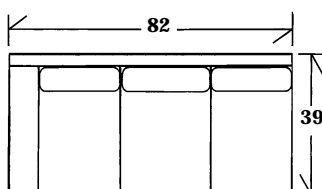

10-125 - Sofa
Tight back with tall skirt
10-125-72 72 x 39 x 37 AH: 24 SH: 18.5 SD: 22
10-125-84 84 x 39 x 37 AH: 24 SH: 18.5 SD: 22
10-125-96 96 x 39 x 37 AH: 24 SH: 18.5 SD: 22

10-127 - Sofa
Knife edge back with legs
10-127-72 72 x 39 x 37 AH: 24 SH: 18.5 SD: 22
10-127-84 84 x 39 x 37 AH: 24 SH: 18.5 SD: 22
10-127-96 96 x 39 x 37 AH: 24 SH: 18.5 SD: 22

10-129 - Sleeper
Tight back or box back with legs or skirt
10-129-72 - Double 72 x 39 x 37 AH: 24 SH: 18.5 SD: 22
10-129-84 - Queen 84 x 39 x 37 AH: 24 SH: 18.5 SD: 22

SECTIONALS

20-850 - (Sleeper available: Double or Queen) Tight back or box back with built to floor legs or skirt

Wedge
48.5 x 48.5 x 37
SH: 20 SD: 22

Corner
39 x 39 x 37
SH: 20 SD: 22

Left or right arm facing sofa
82 x 39 x 37
AH: 24.5 SH: 20 SD: 22

Left or right arm facing love seat
57 x 39 x 37
AH: 24.5 SH: 20 SD: 22

Left or right arm facing chaise
31 x 70 x 37
AH: 24.5 SH: 20 SD: 55
Note: For "Corner Chaise" option 48 Add 10%