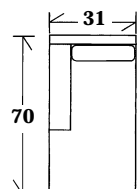

10-125 - Sofa
Tight back with tall skirt
10-125-72 72 x 39 x 37 AH: 24 SH: 18.5 SD: 22
10-125-84 84 x 39 x 37 AH: 24 SH: 18.5 SD: 22
10-125-96 96 x 39 x 37 AH: 24 SH: 18.5 SD: 22

10-127 - Sofa
Knife edge back with legs
10-127-72 72 x 39 x 37 AH: 24 SH: 18.5 SD: 22
10-127-84 84 x 39 x 37 AH: 24 SH: 18.5 SD: 22
10-127-96 96 x 39 x 37 AH: 24 SH: 18.5 SD: 22

10-129 - Sleeper
Tight back or box back with legs or skirt
10-129-72 - Double 72 x 39 x 37 AH: 24 SH: 18.5 SD: 22
10-129-84 - Queen 84 x 39 x 37 AH: 24 SH: 18.5 SD: 22

SECTIONALS

20-850 - (Sleeper available: Double or Queen) Tight back or box back with built to floor legs or skirt

Wedge
48.5 x 48.5 x 37
SH: 20 SD: 22

Corner
39 x 39 x 37
SH: 20 SD: 22

Left or right arm facing sofa
82 x 39 x 37
AH: 24.5 SH: 20 SD: 22

Left or right arm facing love seat
57 x 39 x 37
AH: 24.5 SH: 20 SD: 22

Left or right arm facing chaise
31 x 70 x 37
AH: 24.5 SH: 20 SD: 55
Note: For "Corner Chaise" option 48 Add 10%