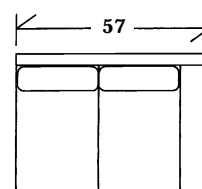

10-125 - Sofa
Tight back with tall skirt
10-125-72 72 x 39 x 37 AH: 24 SH: 18.5 SD: 22
10-125-84 84 x 39 x 37 AH: 24 SH: 18.5 SD: 22
10-125-96 96 x 39 x 37 AH: 24 SH: 18.5 SD: 22

10-127 - Sofa
Knife edge back with legs
10-127-72 72 x 39 x 37 AH: 24 SH: 18.5 SD: 22
10-127-84 84 x 39 x 37 AH: 24 SH: 18.5 SD: 22
10-127-96 96 x 39 x 37 AH: 24 SH: 18.5 SD: 22

10-129 - Sleeper
Tight back or box back with legs or skirt
10-129-72 - Double 72 x 39 x 37 AH: 24 SH: 18.5 SD: 22
10-129-84 - Queen 84 x 39 x 37 AH: 24 SH: 18.5 SD: 22

SECTIONALS

20-850 - (Sleeper available: Double or Queen) Tight back or box back with built to floor legs or skirt

Wedge
48.5 x 48.5 x 37
SH: 20 SD: 22

Corner
39 x 39 x 37
SH: 20 SD: 22

Left or right arm facing sofa
82 x 39 x 37
AH: 24.5 SH: 20 SD: 22

Left or right arm facing love seat
57 x 39 x 37
AH: 24.5 SH: 20 SD: 22

Left or right arm facing chaise
31 x 70 x 37
AH: 24.5 SH: 20 SD: 55
Note: For "Corner Chaise" option 48 Add 10%