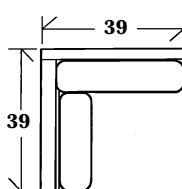

30-123 - Ottoman
29 x 20 x 17.5
Matches lounge chair
30-122

10-123 - Chaise
Chaise with arm(s), tight back or
box back with tall skirt
35 x 68 x 37 AH: 24 SH: 18.5 SD: 56

10-120 - Sofa
Box back with tall skirt
10-120-72 72 x 39 x 37 AH: 24 SH: 18.5 SD: 22
10-120-84 84 x 39 x 37 AH: 24 SH: 18.5 SD: 22
10-120-96 96 x 39 x 37 AH: 24 SH: 18.5 SD: 22

10-125 - Sofa
Tight back with tall skirt
10-125-72 72 x 39 x 37 AH: 24 SH: 18.5 SD: 22
10-125-84 84 x 39 x 37 AH: 24 SH: 18.5 SD: 22
10-125-96 96 x 39 x 37 AH: 24 SH: 18.5 SD: 22

10-127 - Sofa
Knife edge back with legs
10-127-72 72 x 39 x 37 AH: 24 SH: 18.5 SD: 22
10-127-84 84 x 39 x 37 AH: 24 SH: 18.5 SD: 22
10-127-96 96 x 39 x 37 AH: 24 SH: 18.5 SD: 22

10-129 - Sleeper
Tight back or box back with legs or skirt
10-129-72 - Double 72 x 39 x 37 AH: 24 SH: 18.5 SD: 22
10-129-84 - Queen 84 x 39 x 37 AH: 24 SH: 18.5 SD: 22

SECTIONALS

20-850 - (Sleeper available: Double or Queen) Tight back or box back with built to floor legs or skirt

Wedge
48.5 x 48.5 x 37
SH: 20 SD: 22

Corner
39 x 39 x 37
SH: 20 SD: 22

Left or right arm facing sofa
82 x 39 x 37
AH: 24.5 SH: 20 SD: 22

Left or right arm facing love seat
57 x 39 x 37
AH: 24.5 SH: 20 SD: 22